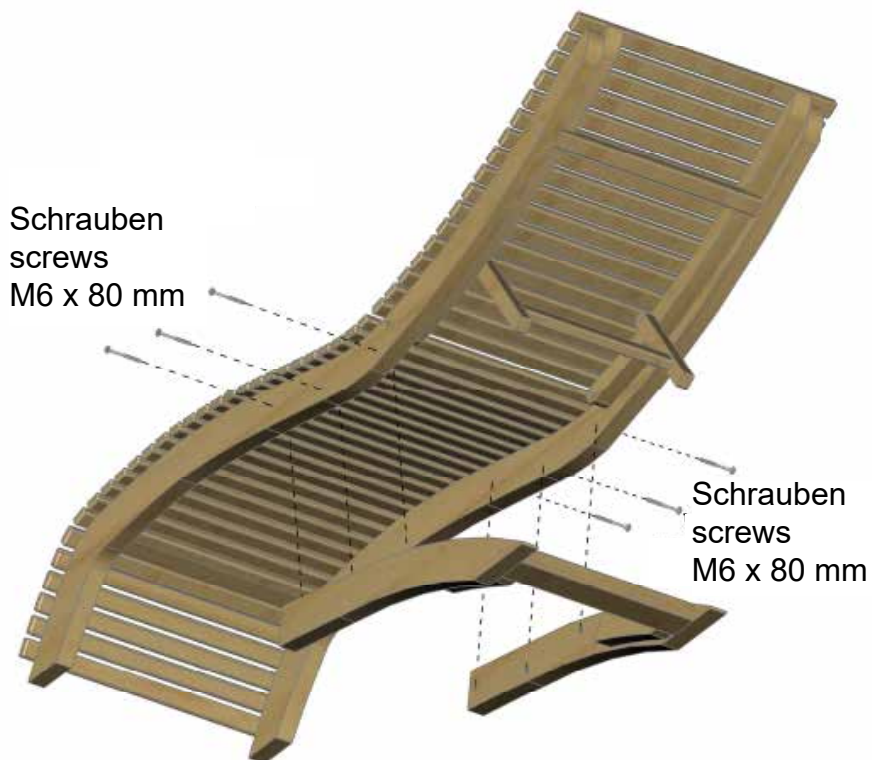

Ruheliege

Linea

205 x 65 cm

MONTAGEANLEITUNG
Instructions for installation

sentiotec 
DIVISION OF HARVIA GROUP