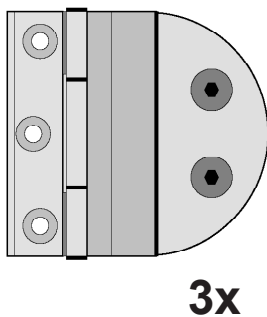

Lieferumfang - Scope of supply