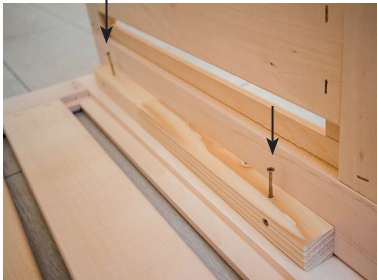

Ofenschutzgitter Emotion Heater safety guard Emotion

SG-PR-S / SG-PR-L

1-032-178 / 1-032-179

MONTAGEANWEISUNG / INSTALLATION INSTRUCTIONS

DE

EN

570 mm x 480 mm x 760 mm

Montage - Installation

1

Zusammenbau Ofenschutzgitter
Assembling Heater safety guard

2

Befestigung an Kabinenwand
Fastening on the wall

sentiotec 
DIVISION OF HARVIA GROUP