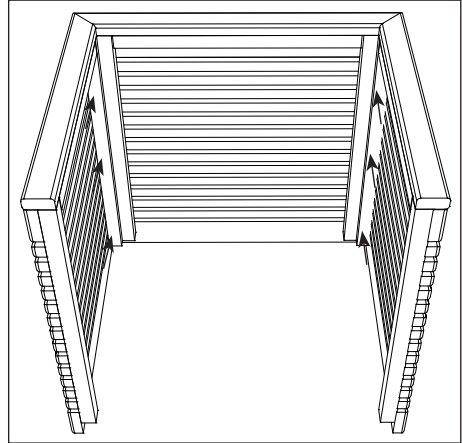

Installation - Montage

1

Assembling Heater safety guard
Zusammenbau Ofenschutzgitter