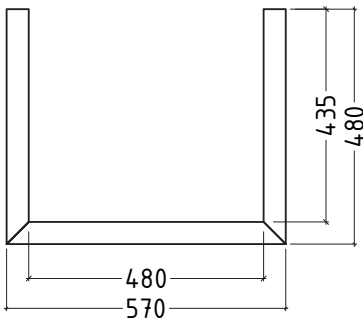

Floor plan - Grundriss

sentiotec
DIVISION OF HARVIA GROUP