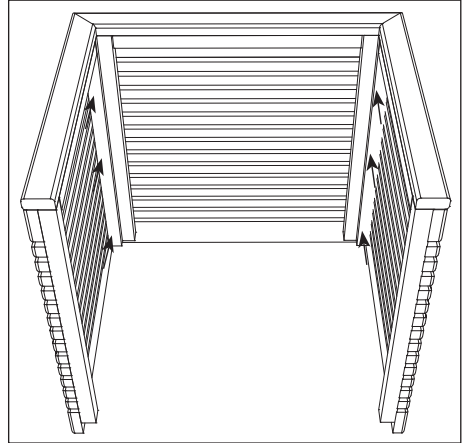

Installation - Montage

1

Assembling Heater safety guard
Zusammenbau Ofenschutzgitter