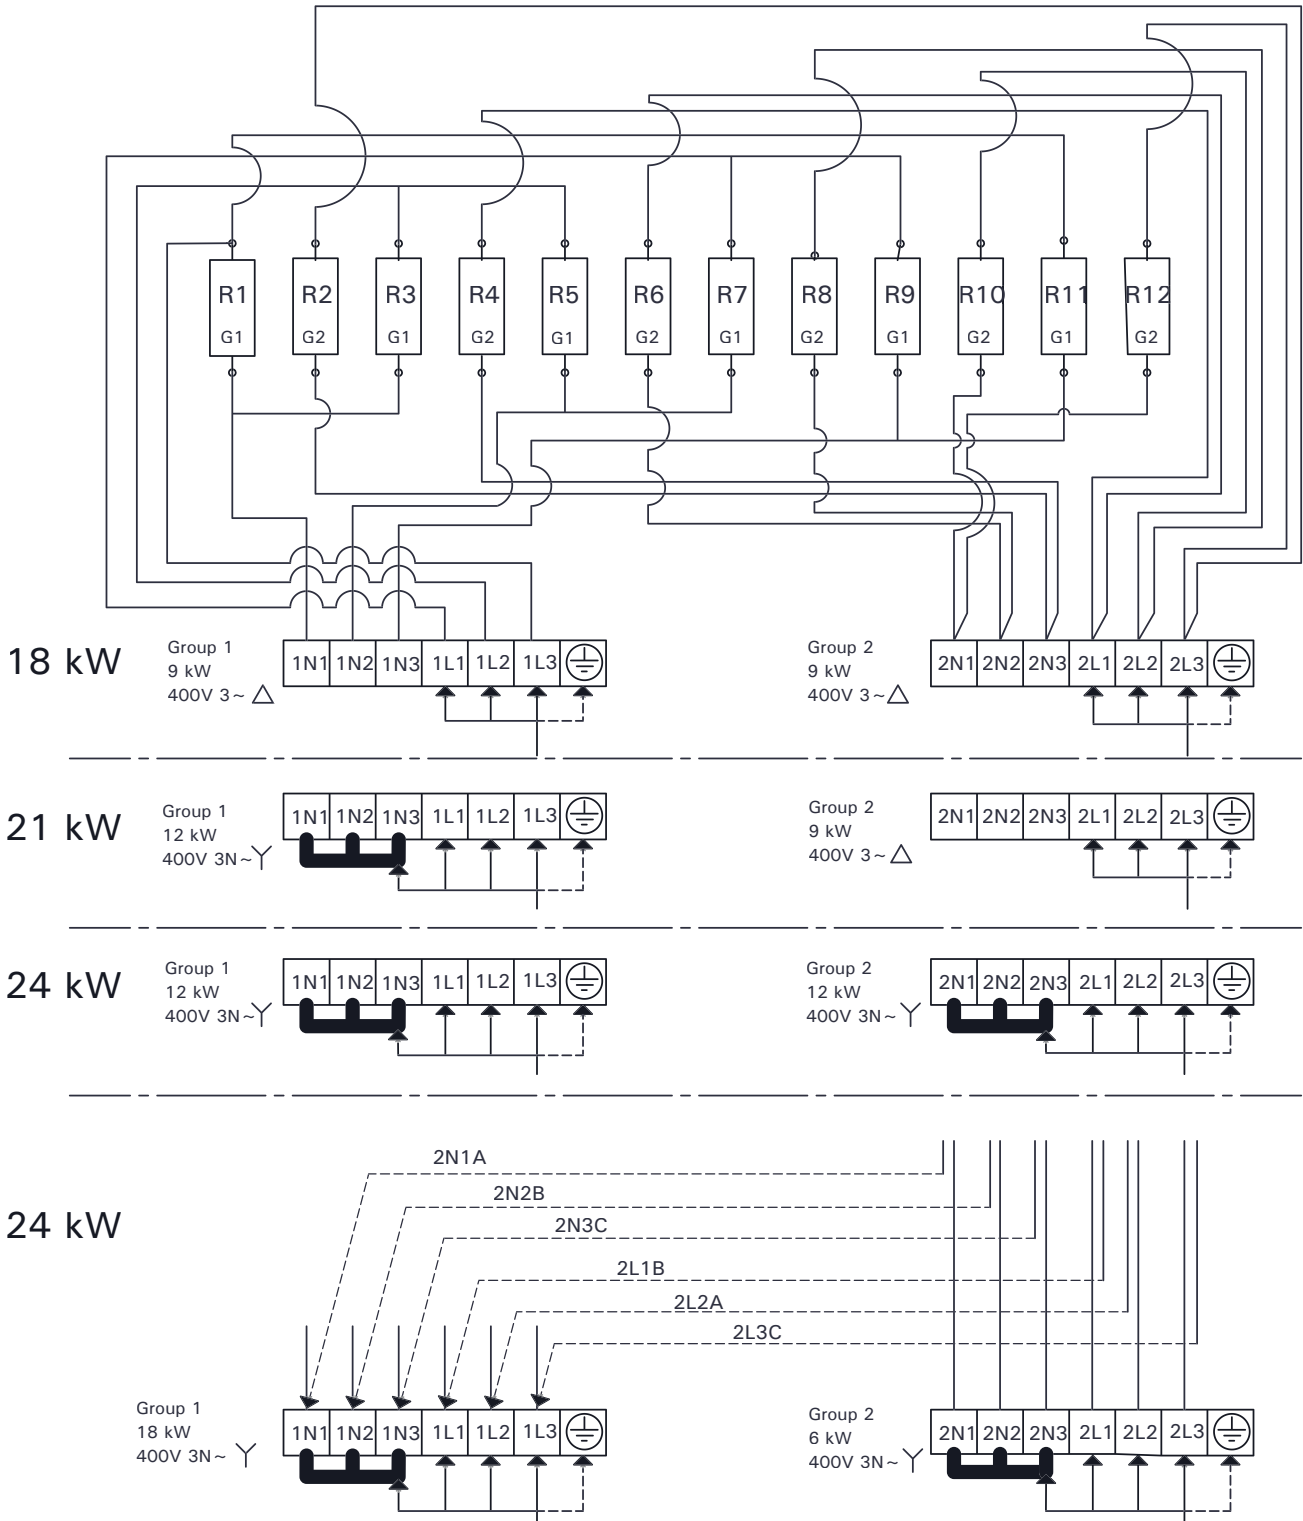

SAUNA HEATER QUBE 240

Sauna heater QUBE 240

- 18 / 21 / 24 kW Art.-Nr.: QUBE-240 / 1-041-536

Innovative technology

- Sauna heater output: 18 kW, 21 kW or 24 kW
- Internal components made from stainless steel
- Easy to service thanks to the removable connection box
- Optional:
 - Wooden railing incl. holder set already mounted (nut and lime)

Delivery:

- Sauna heater
- Installation and use instructions

Technical specifications:

power heater (kW)	cabin volume (m ³)	weight without stones (kg)	stone quantity (kg)
18	20 - 30	59	70
21	23 - 35	59	70
24	25 - 40	59	70

Art. nr.	Power kW	Output power (kW) group I	Output power (kW) group II	Safeguarding group I	Safeguarding group II	Providing
QUBE-240	18	9	9	3 x 16	3 x 16	400 V AC 3N~ 50/60 Hz
	21	12	9	3 x 20 / 25	3 x 16	
	24	12	12	3 x 20 / 25	3 x 20 / 25	
	24	18	6	3 x 35	3 x 10	

Dimensions (mm)

Minimum safety distances (mm)

SAUNA HEATER

QUBE 240

Electrical connections

Qube 18 - 24 kW

Y05-0394