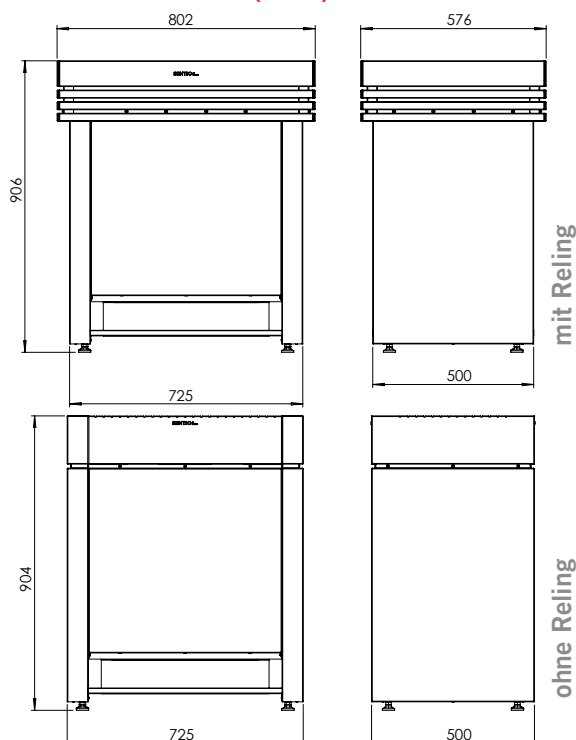

Delivery:

- Sauna heater
- Installation and use instructions

Technical specifications:

power heater (kW)	cabin volume (m ³)	weight without stones (kg)	stone quantity (kg)
18	20 - 30	59	70
21	23 - 35	59	70
24	25 - 40	59	70

Dimensions (mm)

Minimum safety distances (mm)

SAUNA HEATER

QUBE 240

Electrical connections

Qube 18 - 24 kW

Y05-0394