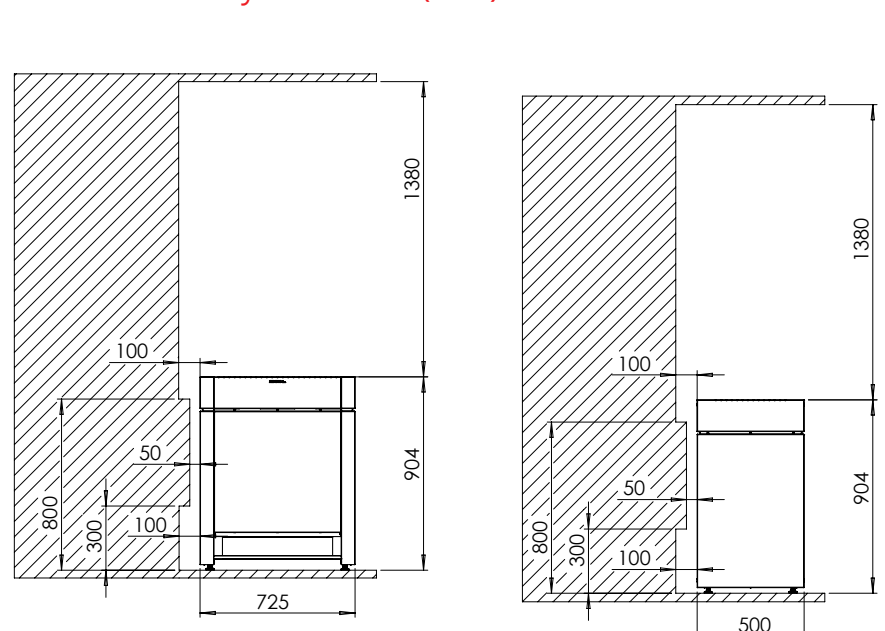

Delivery:

- Sauna heater
- Installation and use instructions

Technical specifications:

power heater (kW)	cabin volume (m ³)	weight without stones (kg)	stone quantity (kg)
18	20 - 30	59	70
21	23 - 35	59	70
24	25 - 40	59	70

Dimensions (mm)

Minimum safety distances (mm)

SAUNA HEATER

QUBE 240

Electrical connections

Qube 18 - 24 kW

Y05-0394