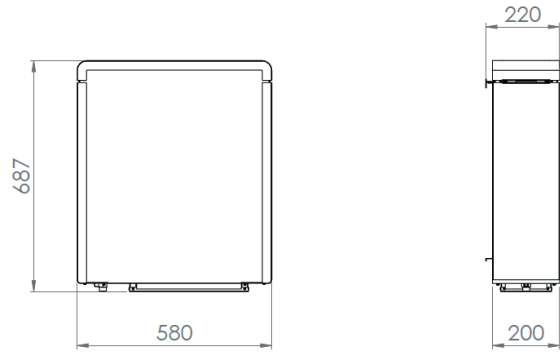

Innovative technology Concept R mini combi

- Sauna heater output: 3.5 kW, 4.5 kW, 6 kW and 7.5 kW
- Evaporator output: 1 kW (at 7.5 kW - 1.5 kW)
- Internal components made from stainless steel
- Space-saving installation
- Easy to service thanks to the removable connection box
- Quick and easy wall mounting
- Optional:
 - Wooden railing (nut and lime)
 - Railing bracket kit
 - Foot
 - Wooden cover foot (nut and lime)

Delivery Concept R mini combi:

- Sauna heater
- Installation and use instructions

Accessoires Concept R mini combi:

- Mounting set for heater railing Concept R mini combi CP-RMC-HSR / 1-041-410
- Wooden railing Concept R mini combi linden CP-RMC-L / 1-041-412
- Wooden railing Concept R mini combi nut CP-RMC-N / 1-041-411
- Stand Concept R mini combi CP-RMC-SF / 1-041- 409
- Cover Stand Concept R mini linden CP-RM-CSF-L / 1-041482
- Cover Stand Concept R mini nut CP-RM-CSF-N / 1-041-483

SAUNA HEATER CONCEPT R MINI COMBI

Messures Concept R mini combi:

Minimum distances:

Ohne Reling

Mit Reling

Technical specifications:

Articelnr	min. size ventilation opening (mm)	Safeguarding [A]	Providing	power heater (kW)	power vaporizer (kW)	cabin volume (m ³)	weight without stones (kg)	stone quantity (kg)
CP-RMC-35	350 x 20	3 x 10	400 V AC 3N~ 50/60 Hz	3,5	1	3 - 5	29,5	ca. 15
			230 V AC 1N~ 50/60 Hz					
			230 V AC 3~ 50/60 Hz					
CP-RMC-45	350 x 25	3 x 10	400 V AC 3N~ 50/60 Hz	4,5	1	4 - 6	29,5	ca. 15
			230 V AC 1N~ 50/60 Hz					
			230 V AC 3~ 50/60 Hz					
CP-RMC-60	350 x 30	3 x 10	400 V AC 3N~ 50/60 Hz	6,0	1	5 - 8	29,5	ca. 15
			230 V AC 1N~ 50/60 Hz					
			230 V AC 3~ 50/60 Hz					
CP-RMC-75	350 x 35	3 x 16	400 V AC 3N~ 50/60 Hz	7,5	1,5	7 - 11	29,5	ca. 15
			230 V AC 1N~ 50/60 Hz					