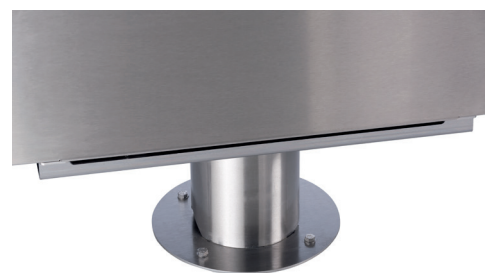

Innovative technology Concept R mini combi

- Sauna heater output: 3.5 kW, 4.5 kW, 6 kW and 7.5 kW
- Evaporator output: 1 kW (at 7.5 kW - 1.5 kW)
- Internal components made from stainless steel
- Space-saving installation
- Easy to service thanks to the removable connection box
- Quick and easy wall mounting
- Optional:
 - Wooden railing (nut and lime)
 - Railing bracket kit
 - Foot
 - Wooden cover foot (nut and lime)

Delivery Concept R mini combi:

- Sauna heater
- Installation and use instructions

Accessoires Concept R mini combi:

- Mounting set for heater railing Concept R mini combi CP-RMC-HSR / 1-041-410
- Wooden railing Concept R mini combi linden CP-RMC-L / 1-041-412
- Wooden railing Concept R mini combi nut CP-RMC-N / 1-041-411
- Stand Concept R mini combi CP-RMC-SF / 1-041- 409
- Cover Stand Concept R mini linden CP-RM-CSF-L / 1-041482
- Cover Stand Concept R mini nut CP-RM-CSF-N / 1-041-483