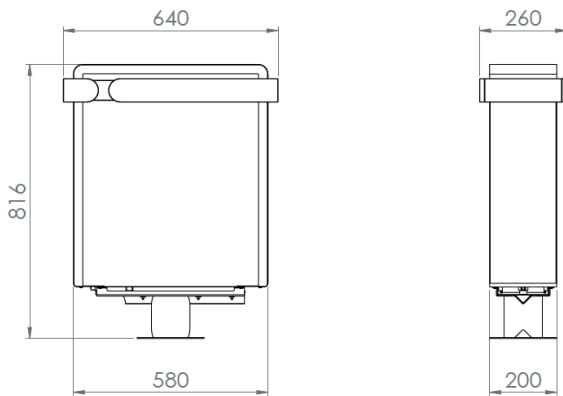

Innovative technology Concept R mini combi

- Sauna heater output: 3.5 kW, 4.5 kW, 6 kW and 7.5 kW
- Evaporator output: 1 kW (at 7.5 kW - 1.5 kW)
- Internal components made from stainless steel
- Space-saving installation
- Easy to service thanks to the removable connection box
- Quick and easy wall mounting
- Optional:
 - Wooden railing (nut and lime)
 - Railing bracket kit
 - Foot
 - Wooden cover foot (nut and lime)

Delivery Concept R mini combi:

- Sauna heater
- Installation and use instructions

Accessoires Concept R mini combi:

- Mounting set for heater railing Concept R mini combi CP-RMC-HSR / 1-041-410
- Wooden railing Concept R mini combi linden CP-RMC-L / 1-041-412
- Wooden railing Concept R mini combi nut CP-RMC-N / 1-041-411
- Stand Concept R mini combi CP-RMC-SF / 1-041- 409
- Cover Stand Concept R mini linden CP-RM-CSF-L / 1-041482
- Cover Stand Concept R mini nut CP-RM-CSF-N / 1-041-483

SAUNA HEATER CONCEPT R MINI COMBI

Messures Concept R mini combi:

Minimum distances:

Ohne Reling

Mit Reling

Technical specifications:

Articelnr	min. size ventilation opening (mm)	Safeguarding [A]	Providing	power heater (kW)	power vaporizer (kW)	cabin volume (m ³)	weight without stones (kg)	stone quantity (kg)
CP-RMC-35	350 x 20	3 x 10	400 V AC 3N~ 50/60 Hz	3,5	1	3 - 5	29,5	ca. 15
			230 V AC 1N~ 50/60 Hz					
			230 V AC 3~ 50/60 Hz					
CP-RMC-45	350 x 25	3 x 10	400 V AC 3N~ 50/60 Hz	4,5	1	4 - 6	29,5	ca. 15
			230 V AC 1N~ 50/60 Hz					
			230 V AC 3~ 50/60 Hz					
CP-RMC-60	350 x 30	3 x 10	400 V AC 3N~ 50/60 Hz	6,0	1	5 - 8	29,5	ca. 15
			230 V AC 1N~ 50/60 Hz					
			230 V AC 3~ 50/60 Hz					
CP-RMC-75	350 x 35	3 x 16	400 V AC 3N~ 50/60 Hz	7,5	1,5	7 - 11	29,5	ca. 15
			230 V AC 1N~ 50/60 Hz					