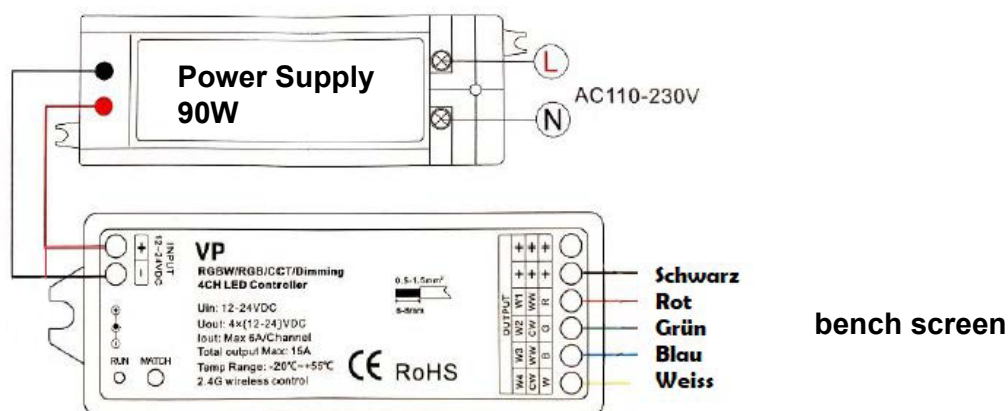

# LED-Set Kaski 180 & Kuusi 180

1-053-438

Pcs	Description	Keyword	Art.-Nr.
2	LED Tube 1,4m	LED-TB-14	1-047-862
1	Power supply	LED-PWS-24-90	1-047-869
1	Remote unit with 4 zone	LR-4Z	1-052-087
1	Wireless driver	LC-CV-VP	1-051-767
1	LED-protective box thermo-pine	LED-PB-TP	1-053-611

Backrest

2x 1-047-862 / LED TB-14 25,2W