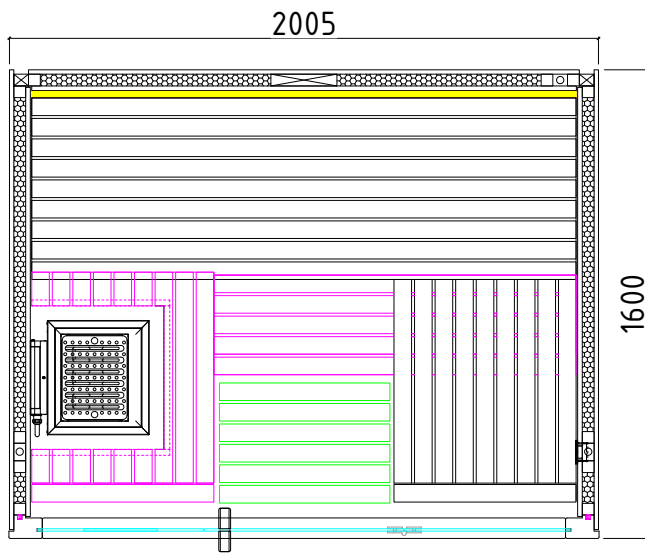

FUJI SMALL

Grundriss

Aufbau links