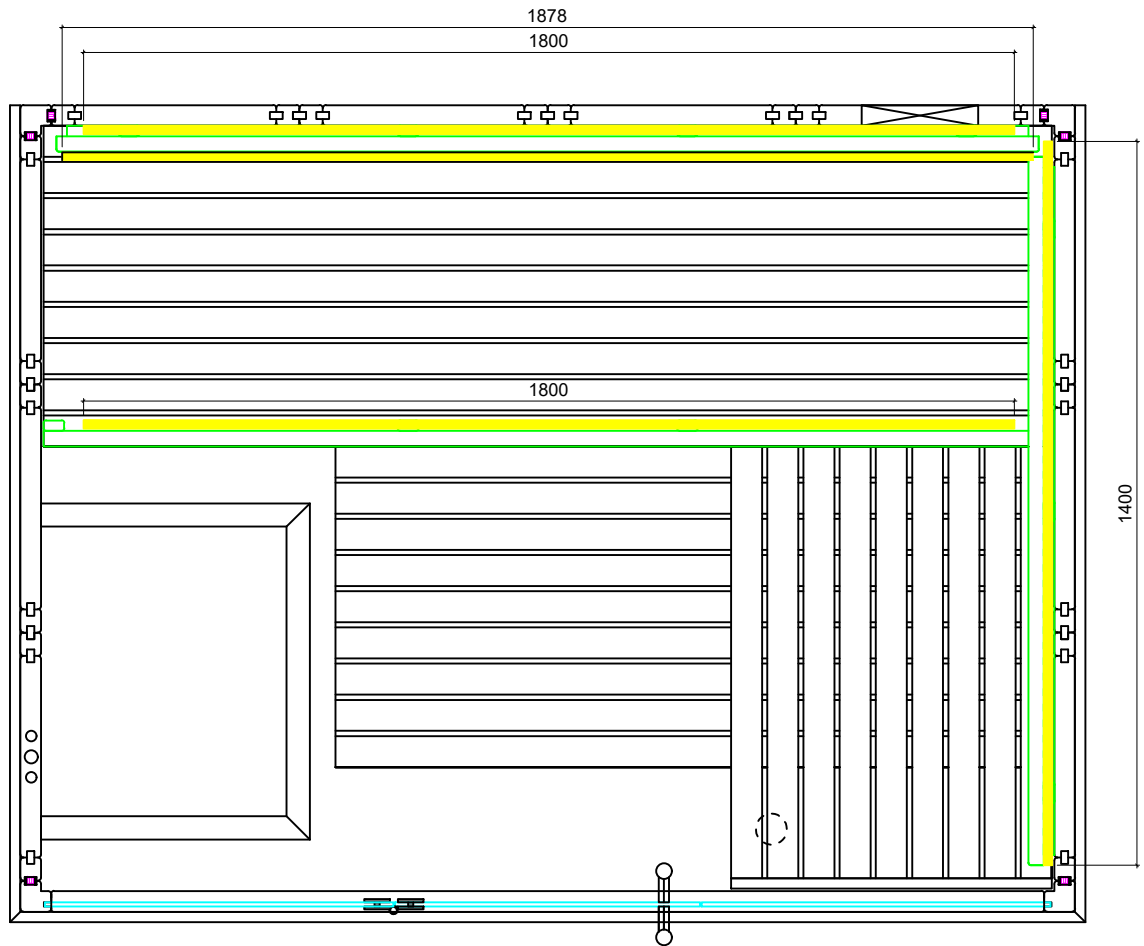

# LED-Set 4 Balance View Small

1-052-433

| Pcs | Description             | Keyword        | Art.-Nr.  |
|-----|-------------------------|----------------|-----------|
| 2   | LED Tube 1,8m           | LED-TB-18      | 1-047-863 |
| 1   | LED Tube 1,4m           | LED-TB-14      | 1-047-862 |
| 1   | Power supply            | LED-PWS-24-160 | 1-052-974 |
| 1   | Remote unit with 4 zone | LR-4Z          | 1-052-087 |
| 3   | Wireless driver         | LC-CV-VP       | 1-051-767 |

## Ceiling (already mounted)

## Backrest

## Bench screen

|  |                                  |                            |  |
|--|----------------------------------|----------------------------|--|
|  | LED-Set 4 Balance View Small     | B-V-S-LED-SET4 / 1-052-433 |  |
|  | Balance View Small 158x208x204cm |                            |  |
|  | Gez. Schachermair                | Datum 19.12.2022           |  |
|  | Letzte Änderung                  | Datum 19.01.2023           |  |