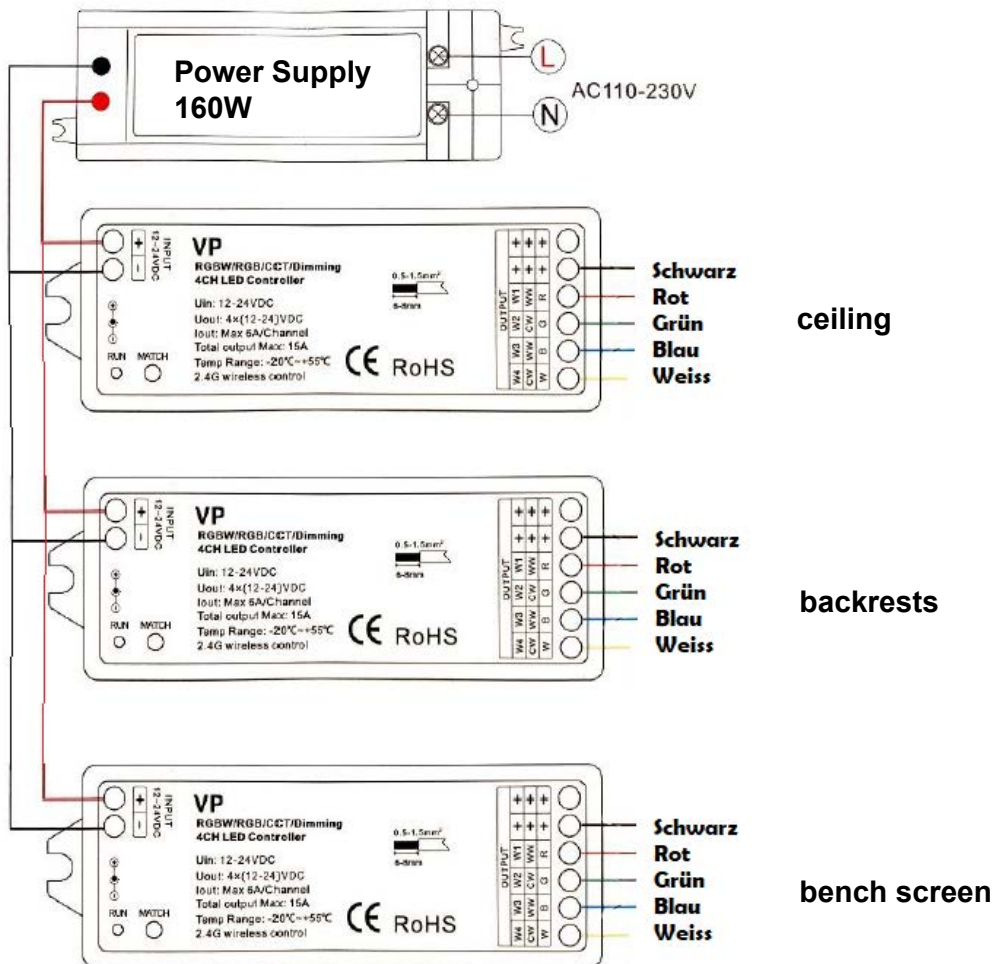

# LED-Set 4 Balance View Small

1-052-433

| Pcs | Description             | Keyword        | Art.-Nr.  |
|-----|-------------------------|----------------|-----------|
| 2   | LED Tube 1,8m           | LED-TB-18      | 1-047-863 |
| 1   | LED Tube 1,4m           | LED-TB-14      | 1-047-862 |
| 1   | Power supply            | LED-PWS-24-160 | 1-052-974 |
| 1   | Remote unit with 4 zone | LR-4Z          | 1-052-087 |
| 3   | Wireless driver         | LC-CV-VP       | 1-051-767 |

## Ceiling (already mounted)

## Bench screen

|  |                                  |                            |  |
|--|----------------------------------|----------------------------|--|
|  | LED-Set 4 Balance View Small     | B-V-S-LED-SET4 / 1-052-433 |  |
|  | Balance View Small 158x208x204cm |                            |  |
|  | Gez. Schachermair                | Datum 19.12.2022           |  |
|  | Letzte Änderung                  | Datum 19.01.2023           |  |