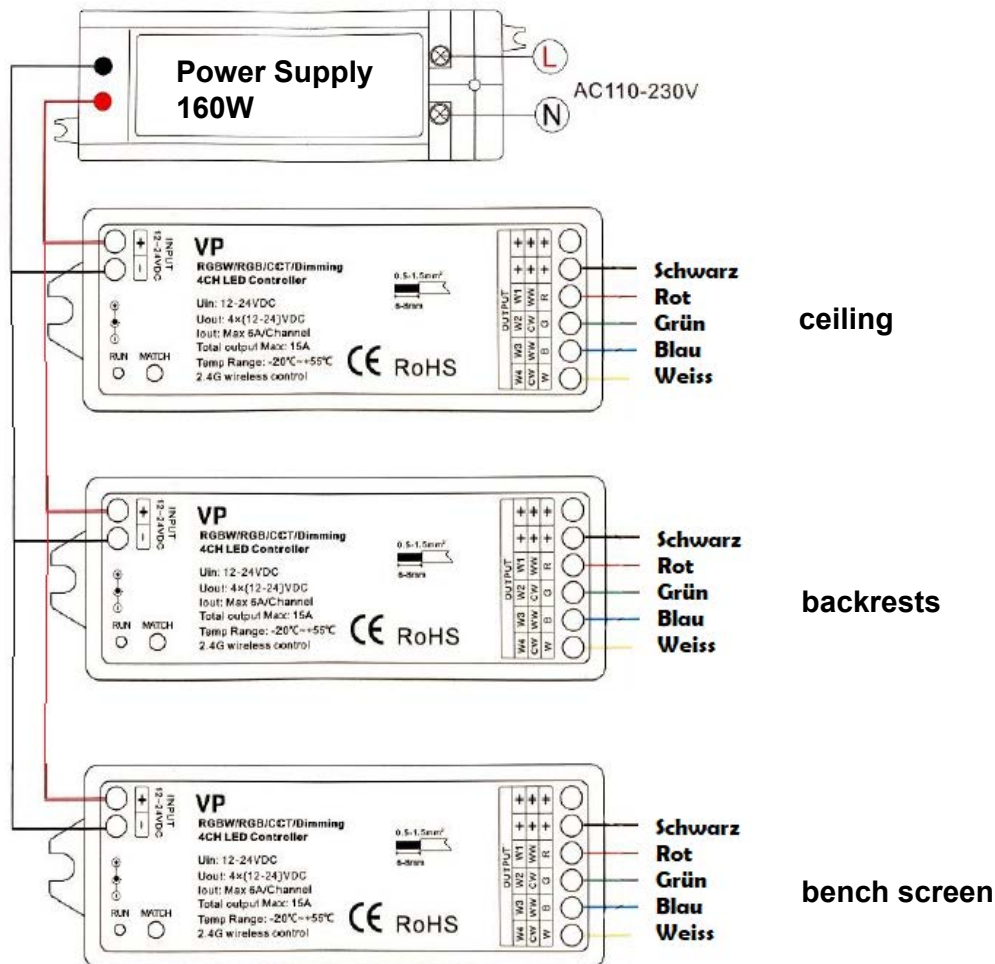

LED-Set 4 Balance View Large

1-052-429

Pcs	Description	Keyword	Art.-Nr.
3	LED Tube 1,8m	LED-TB-18	1-047-863
1	Power supply	LED-PWS-24-160	1-052-974
1	Remote unit with 1 zone	LR-1Z	1-051-771
2	Wireless driver	LC-CV-VP	1-051-767

Ceiling (already mounted)

1x 1878

Backrests

2x 1800
 1-047-863 / LED-TB18 32,4W

Bench screen

1x 1800
 1-047-863 / LED-TB18 32,4W

	LED-Set 4 Balance View Large	B-V-L-LED-SET4 / 1-052-429	
	Balance View Large 206x208x204cm		
	Gez. Schachermair	Datum 19.12.2022	
	Letzte Änderung	Datum 19.01.2023	