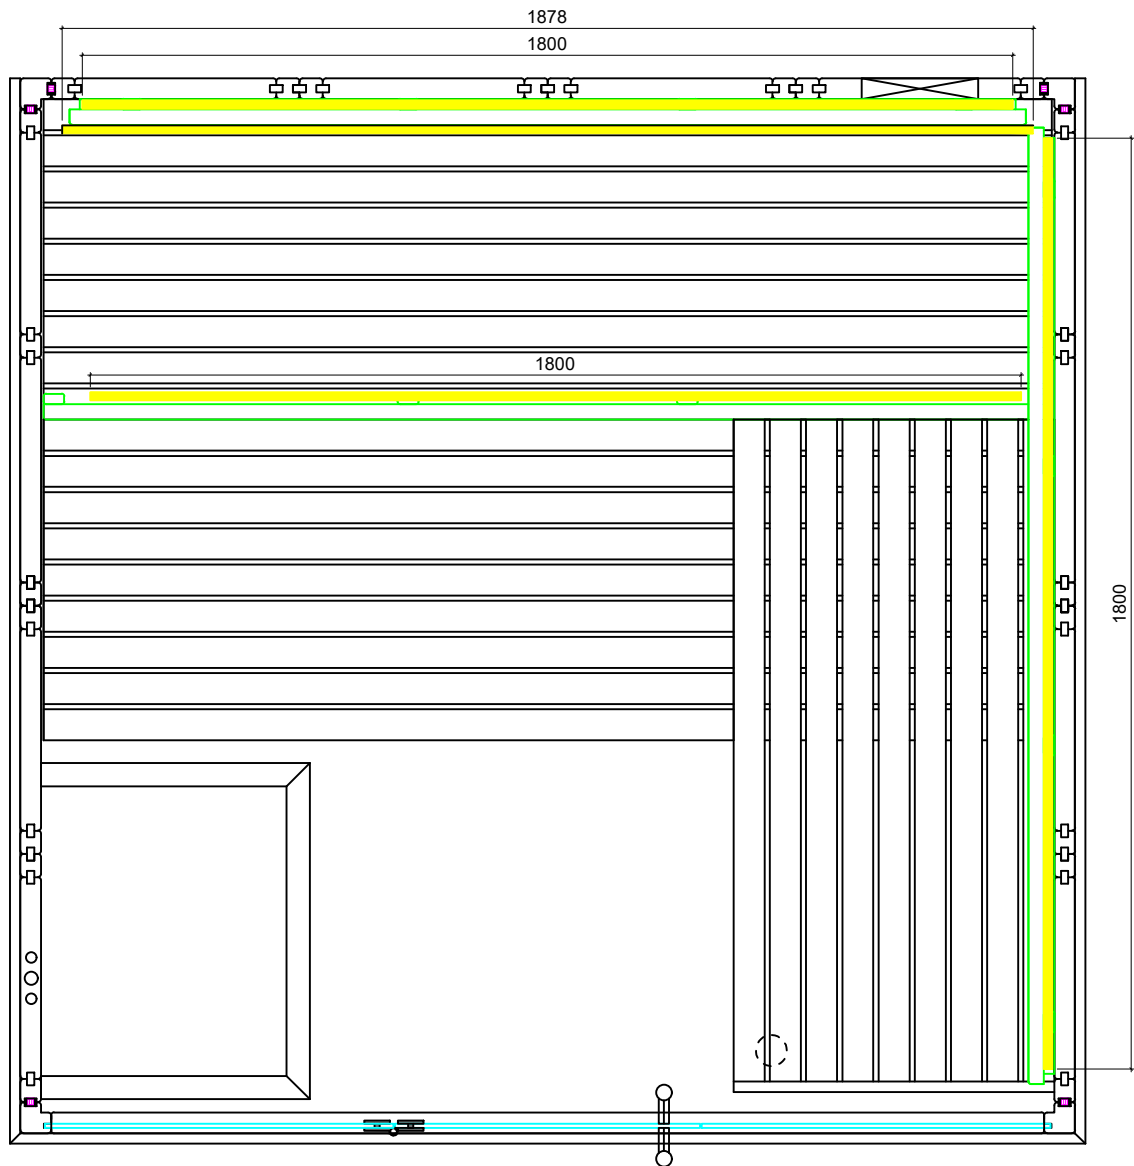

LED-Set 4 Balance View Large

1-052-429

Pcs	Description	Keyword	Art.-Nr.
3	LED Tube 1,8m	LED-TB-18	1-047-863
1	Power supply	LED-PWS-24-160	1-052-974
1	Remote unit with 1 zone	LR-1Z	1-051-771
2	Wireless driver	LC-CV-VP	1-051-767

Ceiling (already mounted)

1x 1878

Backrests

2x 1800
 1-047-863 / LED-TB18 32,4W

Bench screen

1x 1800
 1-047-863 / LED-TB18 32,4W

	LED-Set 4 Balance View Large	B-V-L-LED-SET4 / 1-052-429	
	Balance View Large 206x208x204cm		
	Gez. Schachermair	Datum 19.12.2022	
	Letzte Änderung	Datum 19.01.2023	