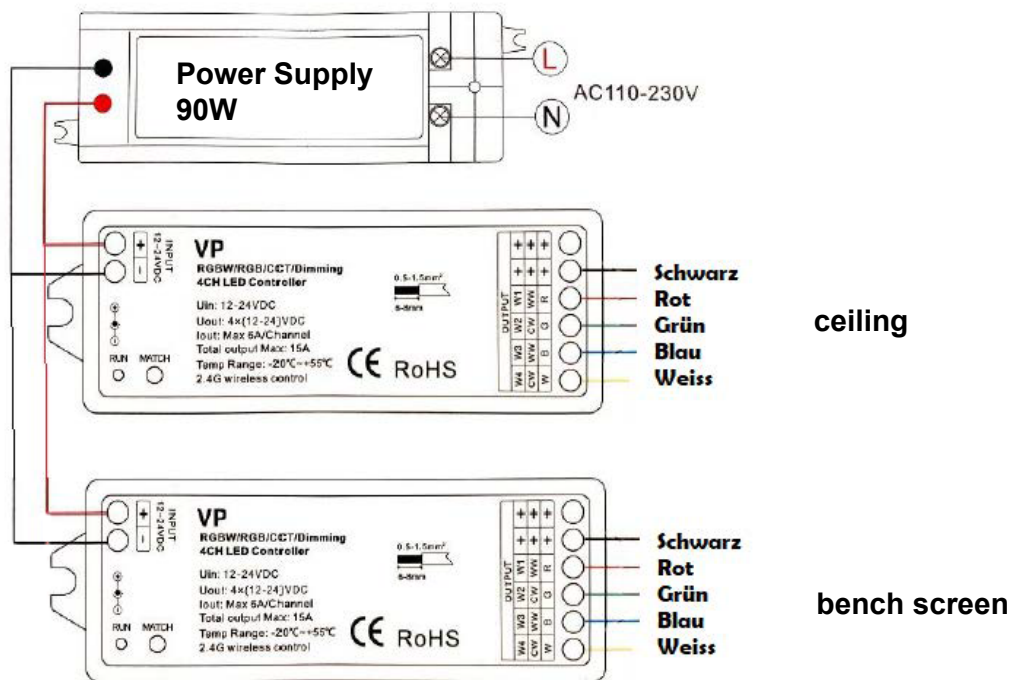

LED-Set 3 Balance View Large

1-052-428

Pcs	Description	Keyword	Art.-Nr.
1	LED Tube 1,8m	LED-TB-18	1-047-863
1	Power supply	LED-PWS-24-90	1-047-869
1	Remote unit with 1 zone	LR-1Z	1-051-771
2	Wireless driver	LC-CV-VP	1-051-767

Ceiling (already mounted)

Bench screen

	LED-Set 3 Balance View Large	B-V-L-LED-SET3 / 1-052-428	
	Balance View Large 206x208x204cm		
	Gez. Schachermair	Datum 19.12.2022	
	Letzte Änderung	Datum 19.01.2023	