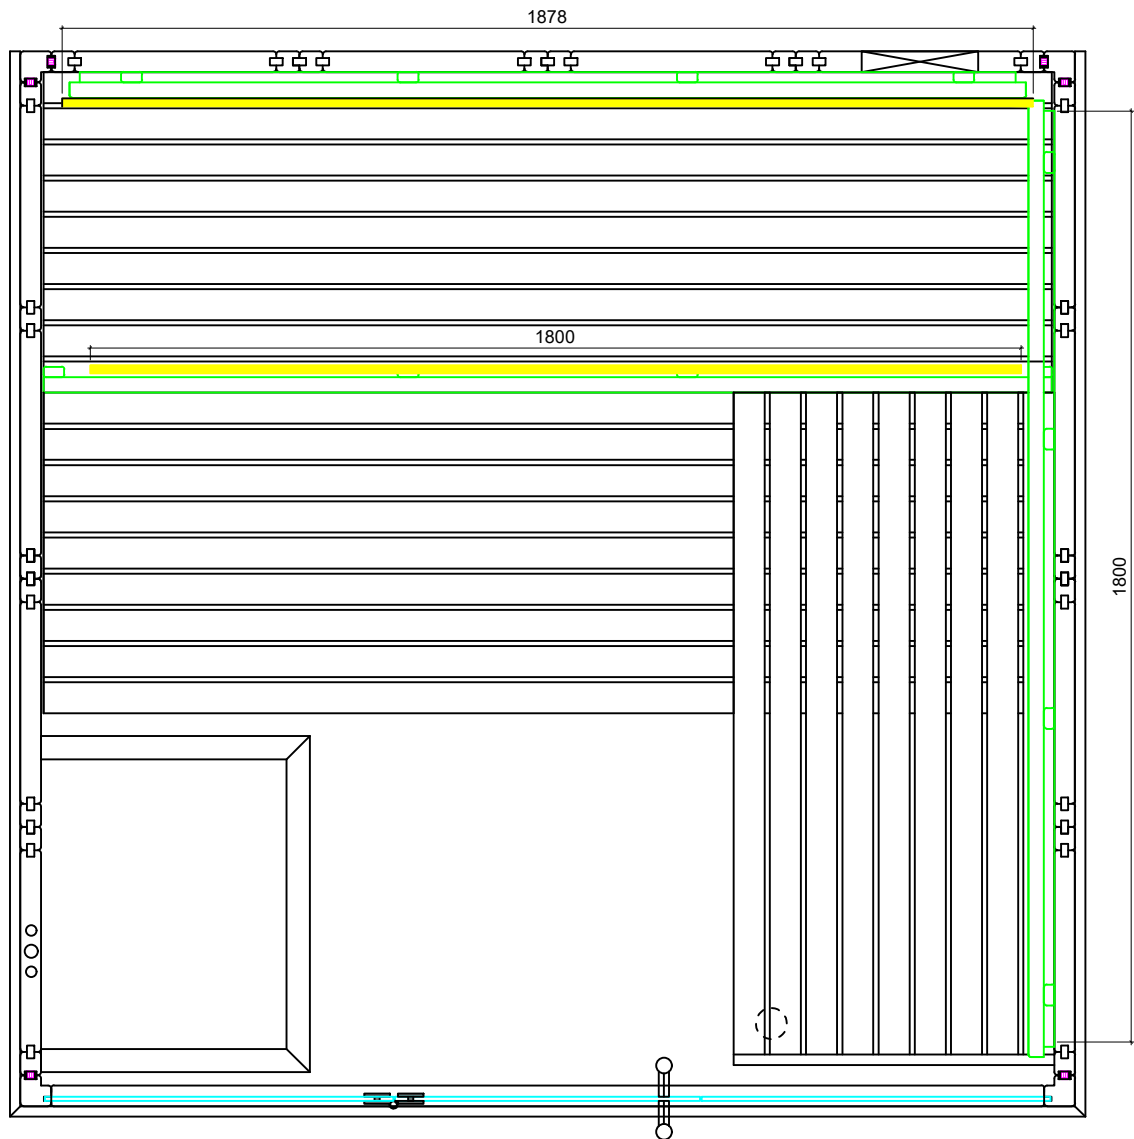

LED-Set 3 Balance View Large

1-052-428

Pcs	Description	Keyword	Art.-Nr.
1	LED Tube 1,8m	LED-TB-18	1-047-863
1	Power supply	LED-PWS-24-90	1-047-869
1	Remote unit with 1 zone	LR-1Z	1-051-771
2	Wireless driver	LC-CV-VP	1-051-767

Ceiling (already mounted)

Bench screen

	LED-Set 3 Balance View Large	B-V-L-LED-SET3 / 1-052-428	
	Balance View Large 206x208x204cm		
	Gez. Schachermair	Datum 19.12.2022	
	Letzte Änderung	Datum 19.01.2023	