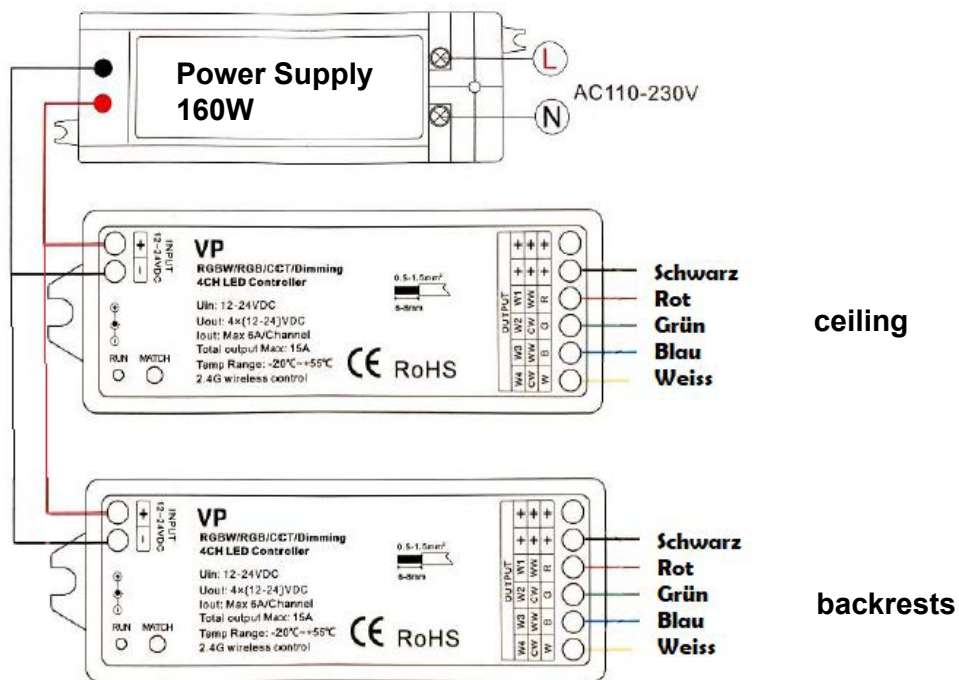

# LED-Set 2 Balance View Large

1-052-427

Pcs	Description	Keyword	Art.-Nr.
2	LED Tube 1,8m	LED-TB-18	1-047-863
1	Power supply	LED-PWS-24-160	1-052-974
1	Remote unit with 1 zone	LR-1Z	1-051-771
2	Wireless driver	LC-CV-VP	1-051-767

## Ceiling

1x 

## Backrests

2x   
1-047-863 / LED-TB18 32,4W

**sentiotec** HARVIA  
DIVISION OF HARVIA GROUP

LED Set Balance View Large

B-V-L-LED-SET2

Gez. Schachermair

Datum: 19.12.2022

Letzte Änd.: