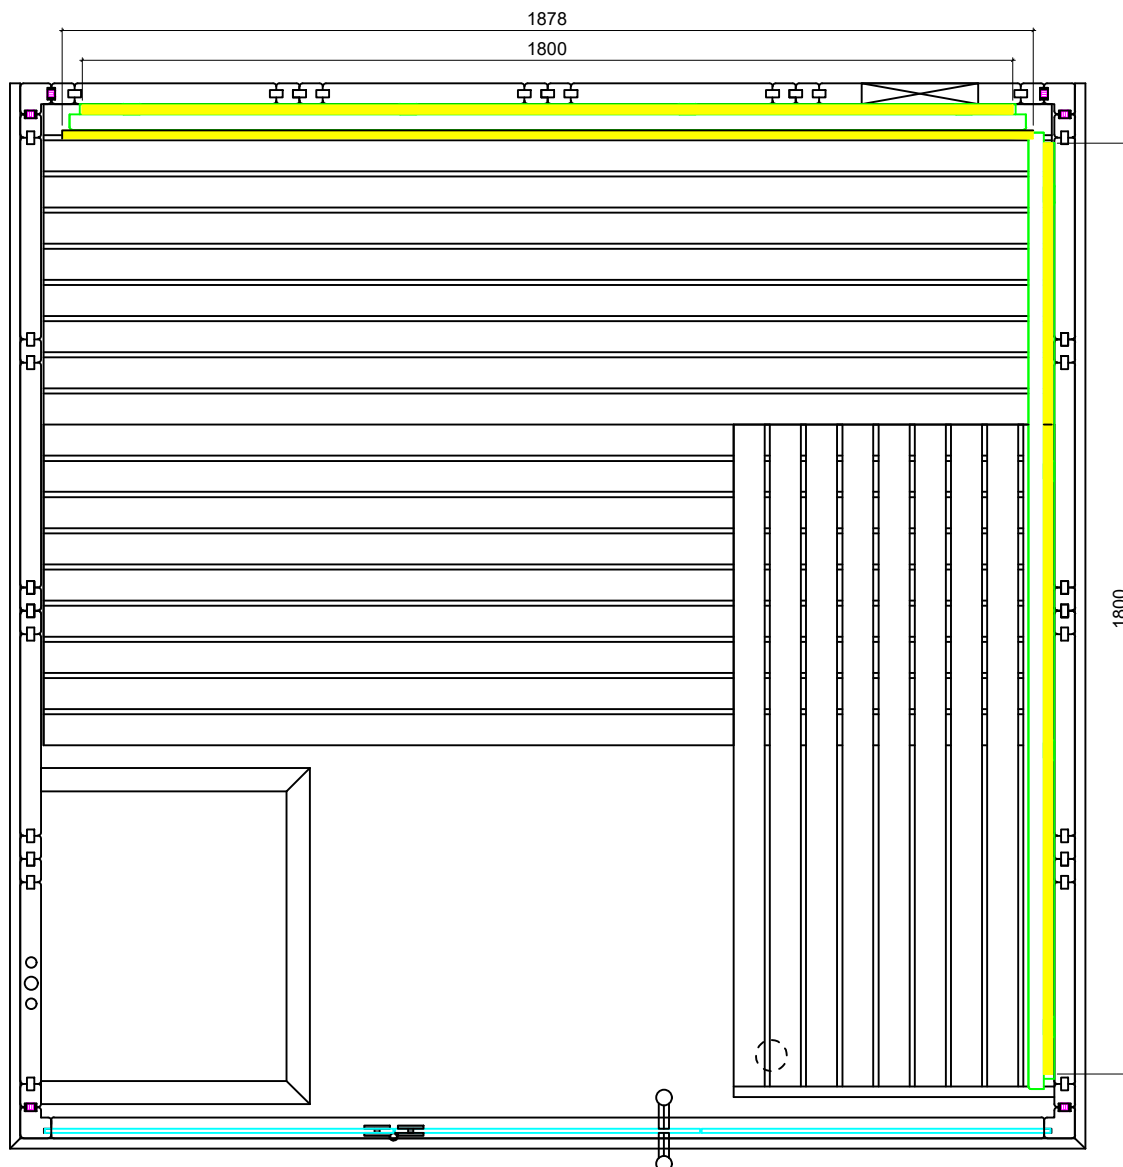

# LED-Set 2 Balance View Large

1-052-427

Pcs	Description	Keyword	Art.-Nr.
2	LED Tube 1,8m	LED-TB-18	1-047-863
1	Power supply	LED-PWS-24-160	1-052-974
1	Remote unit with 1 zone	LR-1Z	1-051-771
2	Wireless driver	LC-CV-VP	1-051-767

## Ceiling

1x 

## Backrests

2x   
1-047-863 / LED-TB18 32,4W

**sentiotec** HARVIA  
DIVISION OF HARVIA GROUP

LED Set Balance View Large

B-V-L-LED-SET2

Gez. Schachermair

Datum: 19.12.2022

Letzte Änd.: