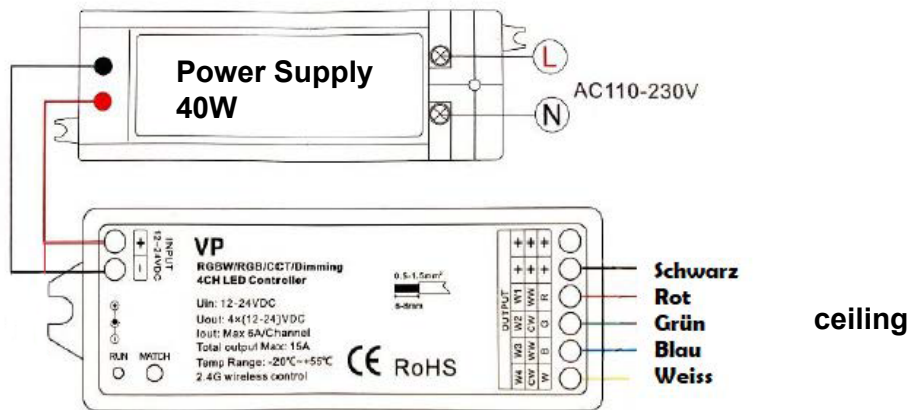

# LED-Set 1 Balance View Small

1-052-430

Pcs	Description	Keyword	Art.-Nr.
1	Power supply	LED-PWS-24-40	1-052-972
1	Remote unit with 1 zone	LR-1Z	1-051-771
1	Wireless driver	LC-CV-VP	1-051-767

# Ceiling (already mounted)

	LED-Set 1 Balance View Small	B-V-S-LED-SET1 / 1-052-430	
	Balance View Small 158x208x204cm		
	Gez. Schachermair	Datum 19.12.2022	
	Letzte Änderung	Datum 19.01.2023	