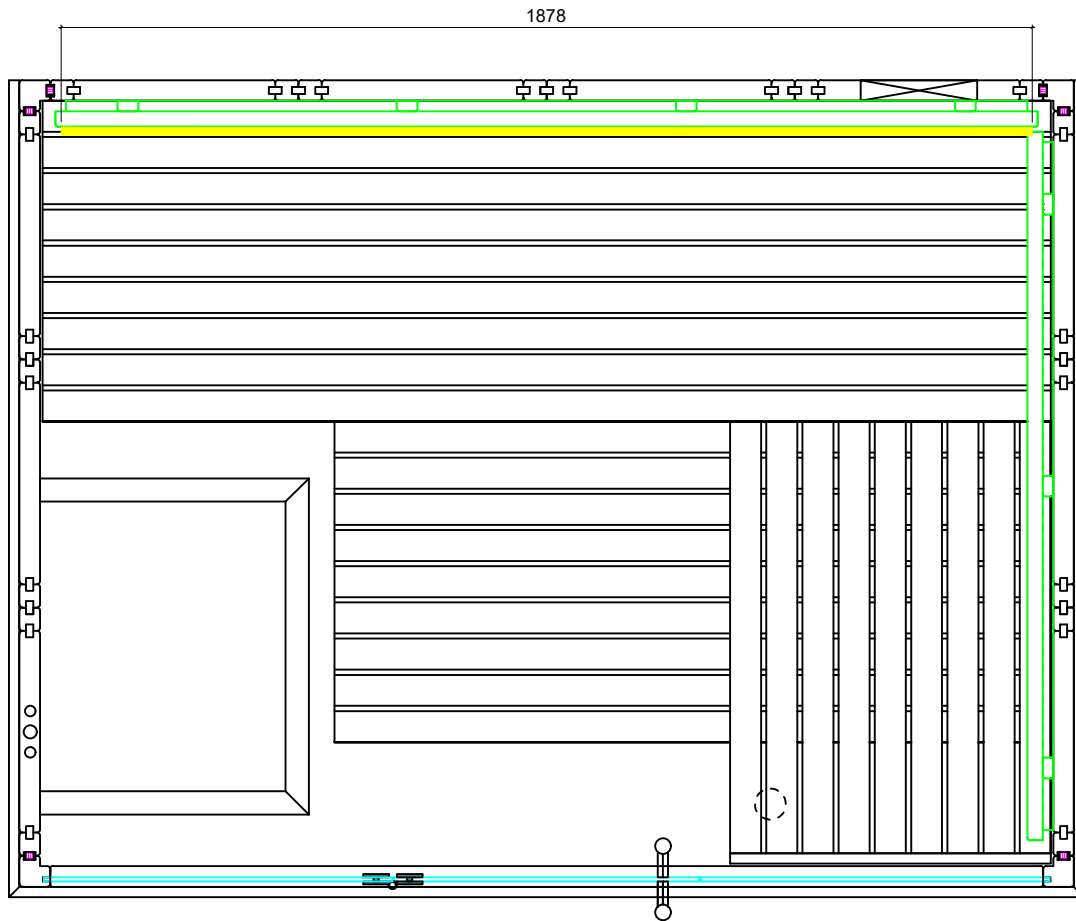

# LED-Set 1 Balance View Small

1-052-430

Pcs	Description	Keyword	Art.-Nr.
1	Power supply	LED-PWS-24-40	1-052-972
1	Remote unit with 1 zone	LR-1Z	1-051-771
1	Wireless driver	LC-CV-VP	1-051-767

# Ceiling (already mounted)

	LED-Set 1 Balance View Small	B-V-S-LED-SET1 / 1-052-430	
	Balance View Small 158x208x204cm		
	Gez. Schachermair	Datum 19.12.2022	
	Letzte Änderung	Datum 19.01.2023	