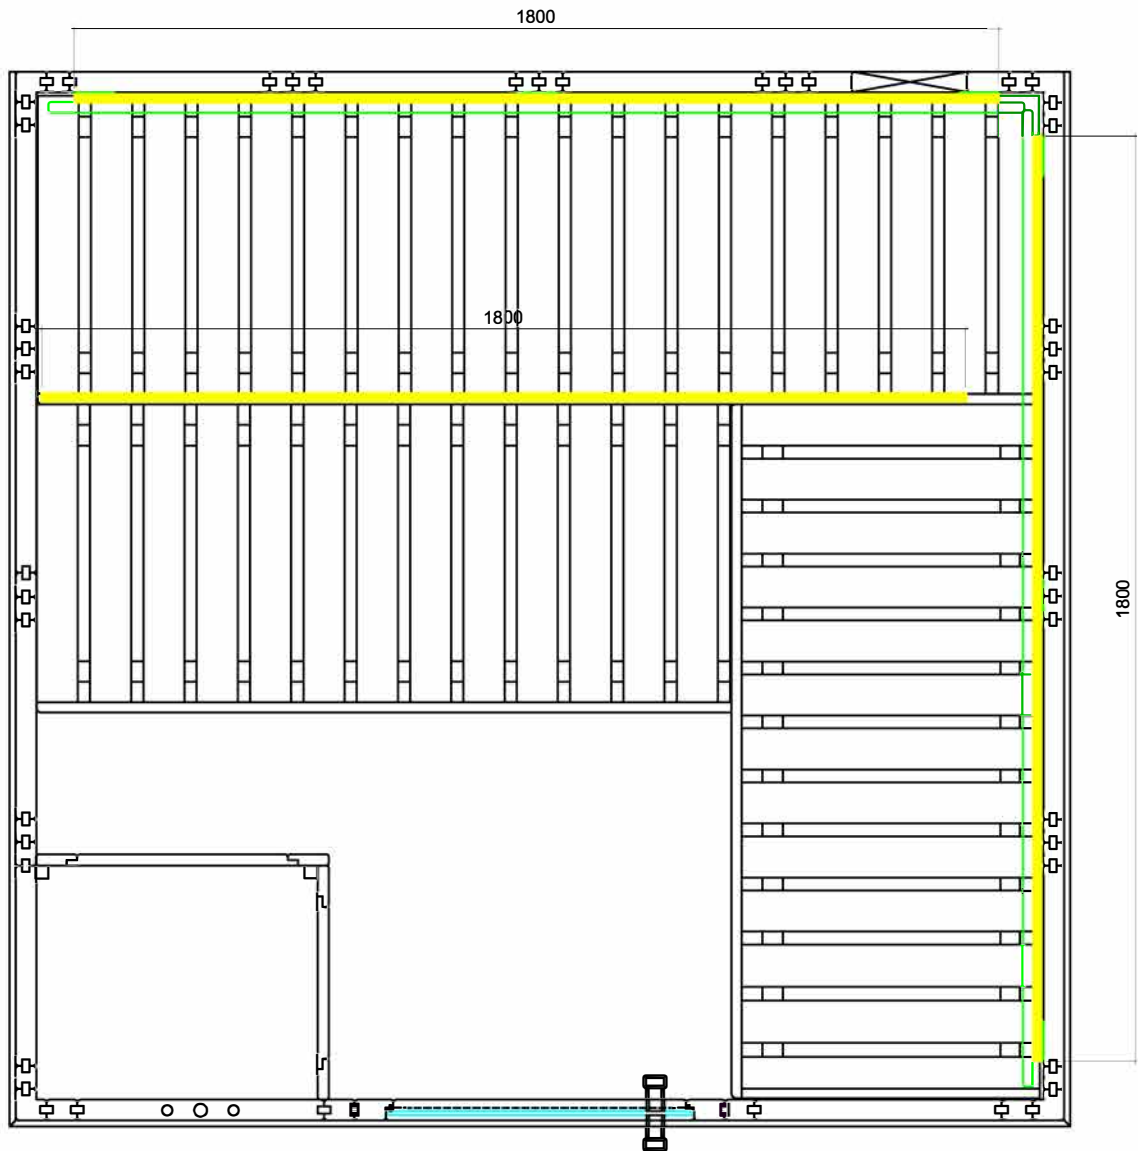

LED-Set Wellfun Large

1-053-370

Pcs	Description	Keyword	Art.-Nr.
3	LED Tube 1,8m	LED-TB-18	1-047-863
1	Power supply	LED-PWS-24-160	1-052-974
1	Remote unit with 4 zone	LR-4Z	1-052-087
3	Wireless driver	LC-CV-VP	1-051-767

Backrest

2x  1-047-863 / LED-TB-18 32,4W

Bench screen

1x  1-047-863 / LED-TB-18 32,4W

  DIVISION OF HARVIA GROUP	LED-Set Wellfun Large		LED -WE-L / 1-053-370	
	Wellfun Large 206x205x204cm			
		Gez. Schachermair	Datum 17.07.2019	
		Letzte Änderung	Datum 22.08.2022	