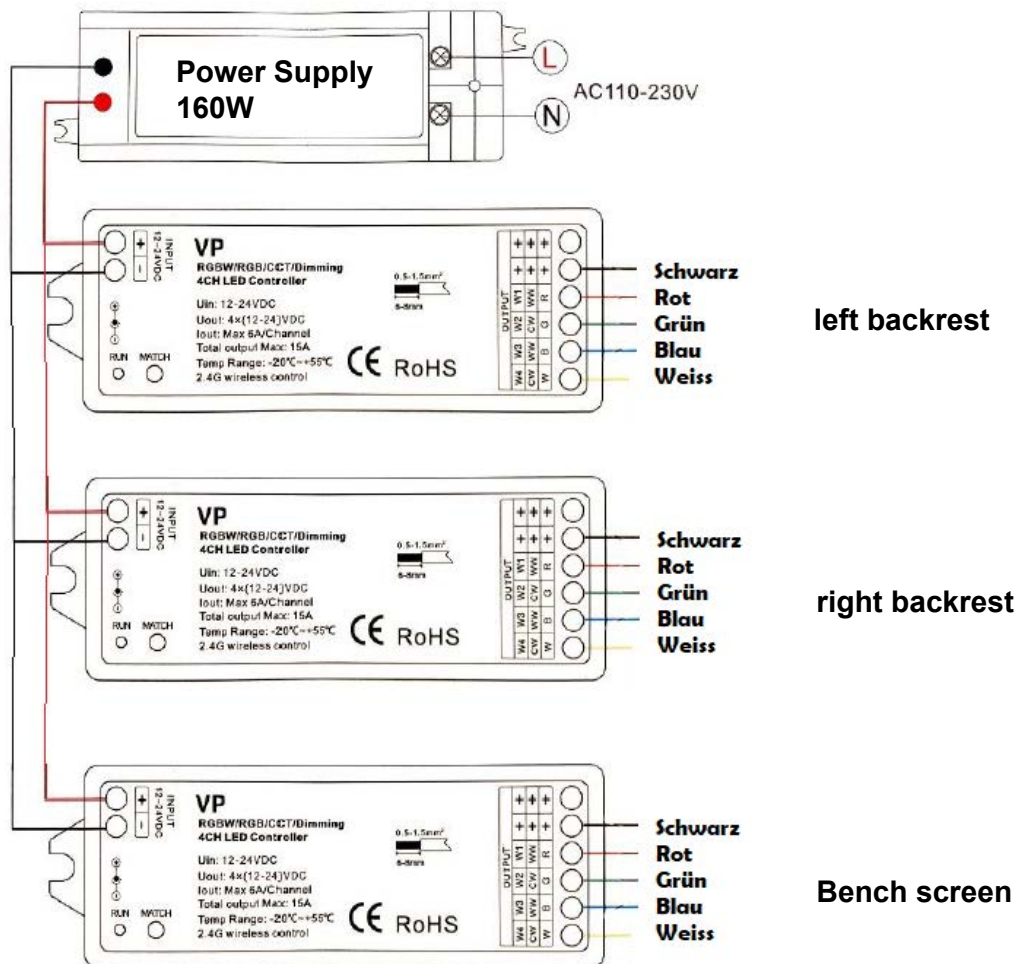

LED-Set Wellfun Large

1-053-370

Pcs	Description	Keyword	Art.-Nr.
3	LED Tube 1,8m	LED-TB-18	1-047-863
1	Power supply	LED-PWS-24-160	1-052-974
1	Remote unit with 4 zone	LR-4Z	1-052-087
3	Wireless driver	LC-CV-VP	1-051-767

Backrest

2x  1-047-863 / LED-TB-18 32,4W

Bench screen

1x  1-047-863 / LED-TB-18 32,4W

  DIVISION OF HARVIA GROUP	LED-Set Wellfun Large		LED -WE-L / 1-053-370	
	Wellfun Large 206x205x204cm			
		Gez. Schachermair	Datum 17.07.2019	
		Letzte Änderung	Datum 22.08.2022	