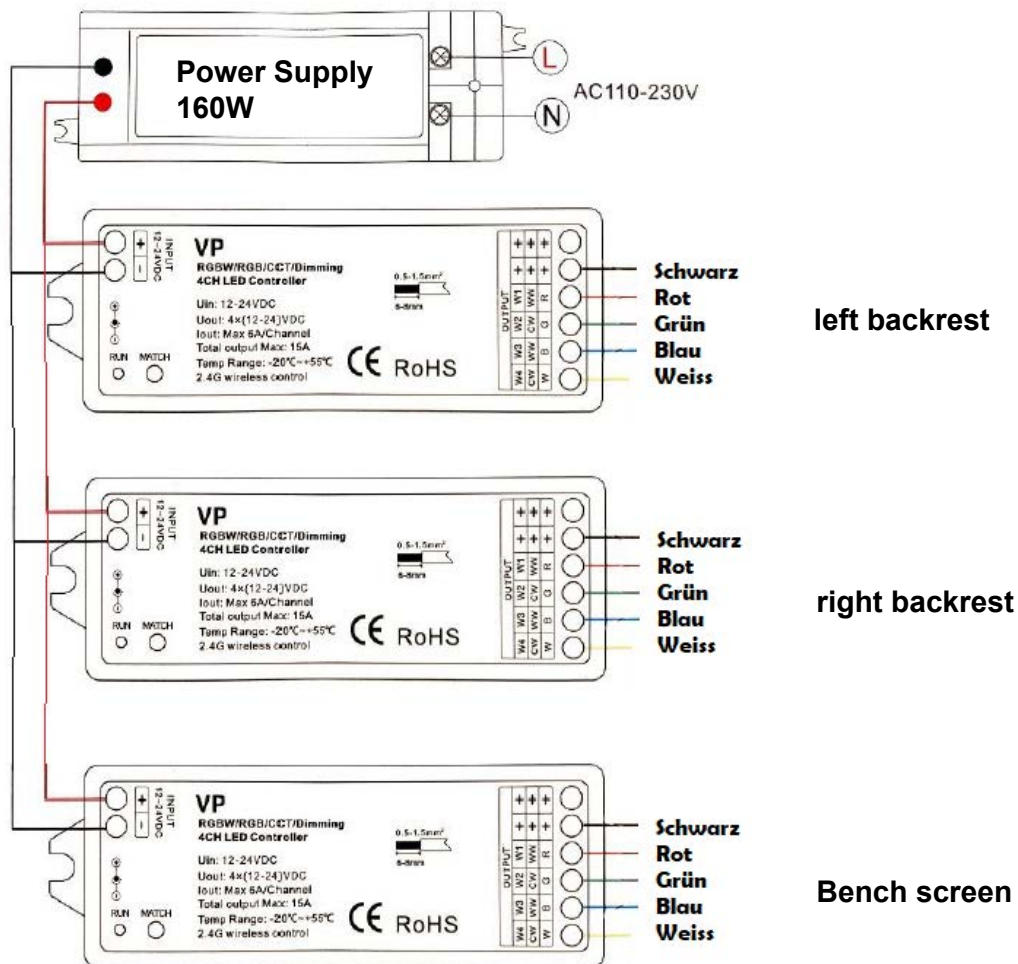

LED-Set Wellfun Corner

1-053-369

Pcs	Description	Keyword	Art.-Nr.
3	LED Tube 1,8m	LED-TB-18	1-047-863
1	Power supply	LED-PWS-24-160	1-052-974
1	Remote unit with 4 zone	LR-4Z	1-052-087
3	Wireless driver	LC-CV-VP	1-051-767

Backrest

Bench screen

  DIVISION OF HARVIA GROUP	LED-Set Wellfun Corner Wellfun Eck 205,2x205,2x204cm	LED -WE-C / 1-053-369	
		Gez. Schachermair Letzte Änderung	Datum 17.07.2019 Datum 22.08.2022