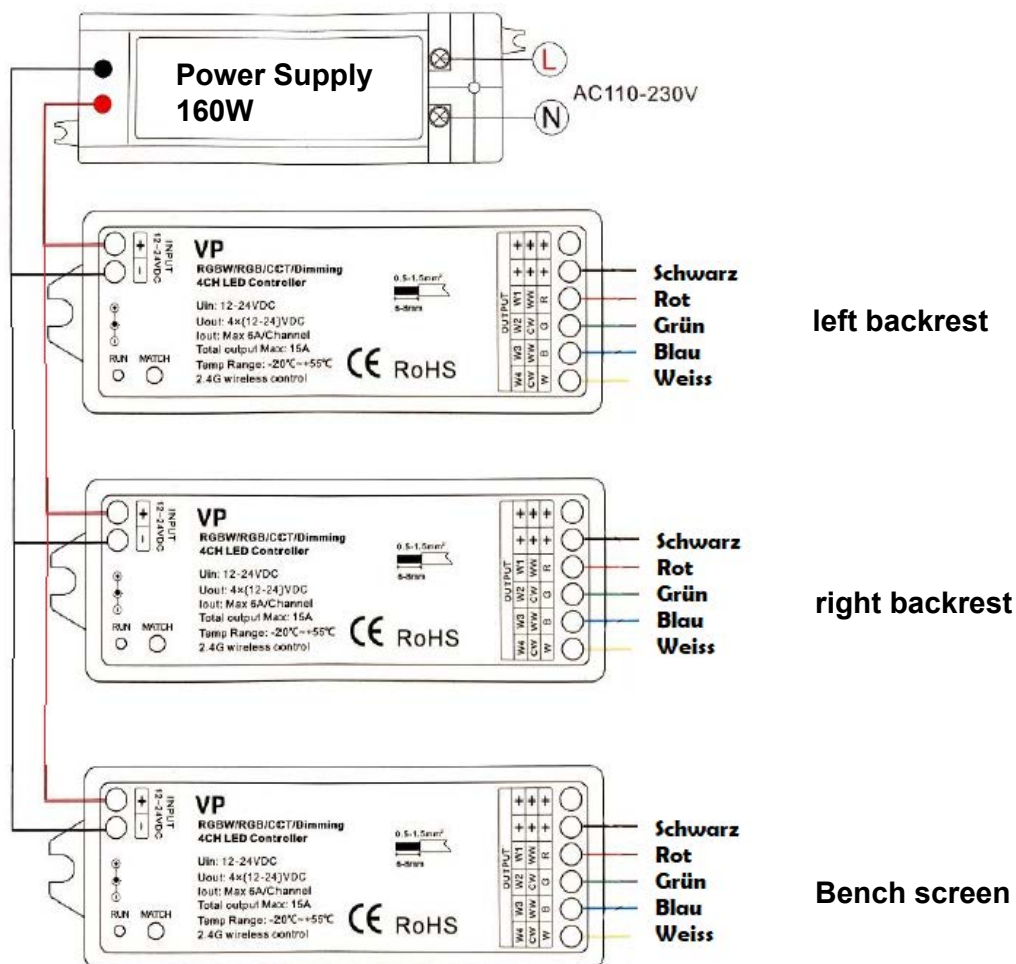

# LED-Set Scala Large

1-053-379

Pcs	Description	Keyword	Art.-Nr.
3	LED Tube 1,8m	LED-TB-18	1-047-863
1	Power supply	LED-PWS-24-160	1-052-974
1	Remote unit with 4 zone	LR-4Z	1-052-087
3	Wireless driver	LC-CV-VP	1-051-767

**Backrest**

1800

2X 1-047-863 / LED-TB-18 32,4W

**Bench screen**

1800

1X 1-047-863 / LED-TB-18 32,4W

LED-Set Scala Large  
Scala Large

LED -SC-L / 1-053-379