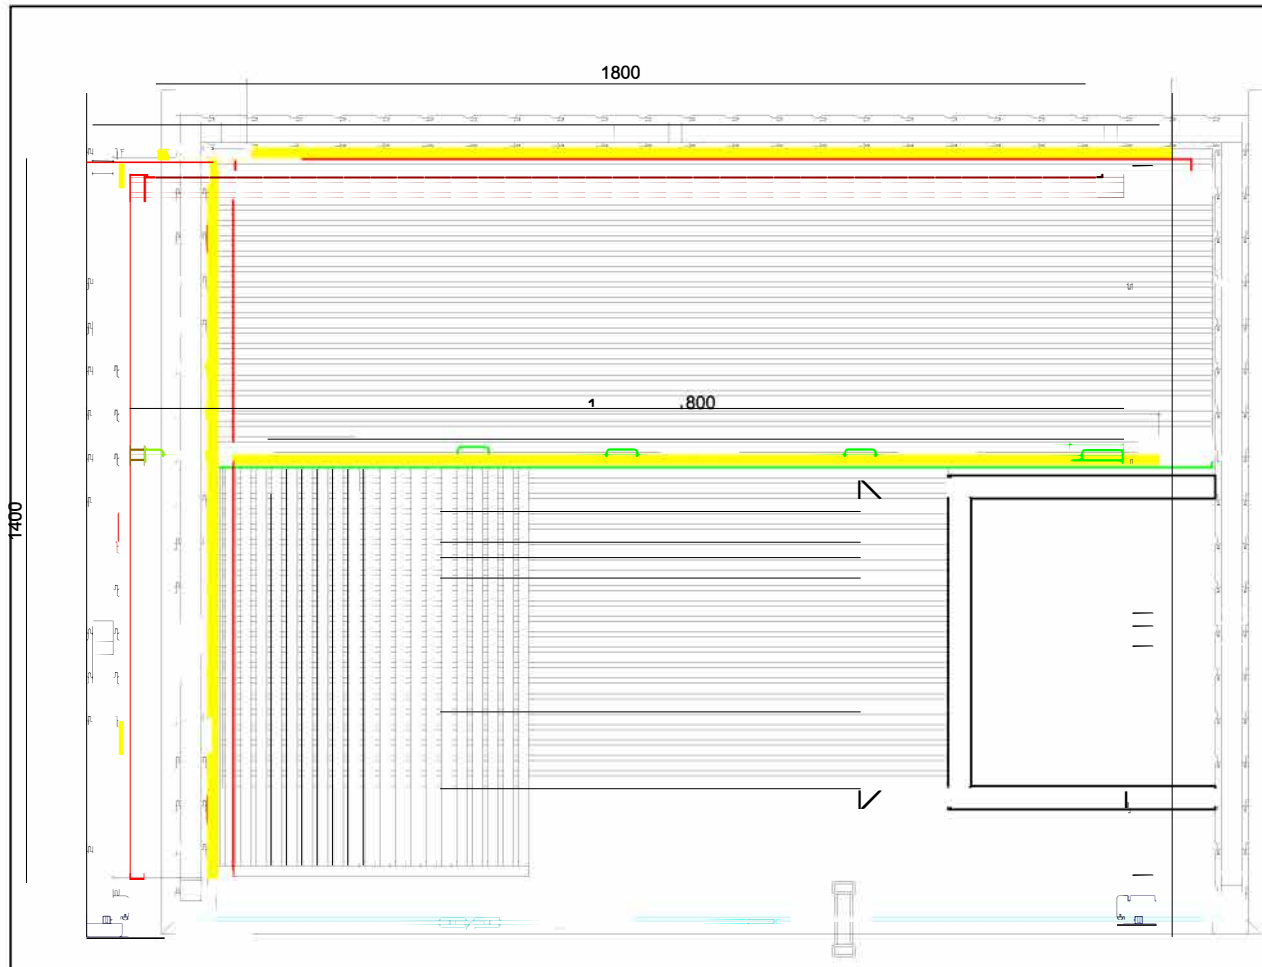

LED-Set-Panorama Small

1-053-376

Pcs	Description	Keyword	Art.-Nr.
2	LED Tube 1,8m	LED-TB-18	1-047-863
1	LED Tube 1,4m	LED-TB-14	1-047-862
1	Power supply	LED-PWS-24-160	1-052-974
1	Remote unit with 4 zone	LR-4Z	1-052-087
3	Wireless driver	LC-CV-VP	1-051-767

Backrest

1800

 1x 1-047-863 / LED-TB-18 32,4W

1400

 1x 1-047-862 / LED-TB-14 25,2W

Bench screen

1800

 1x 1-047-863 / LED-TB-18 32,4W

  DIVISION OF HARVIA GROUP	LED-Set-Panorama Small	LED - PA-S / 1-053-376
	Panorama Small 214x159x201 cm	
	Gez. Schachermair	Datum 17.07.2019
	Letzte Änderung	Datum 18.08.2022