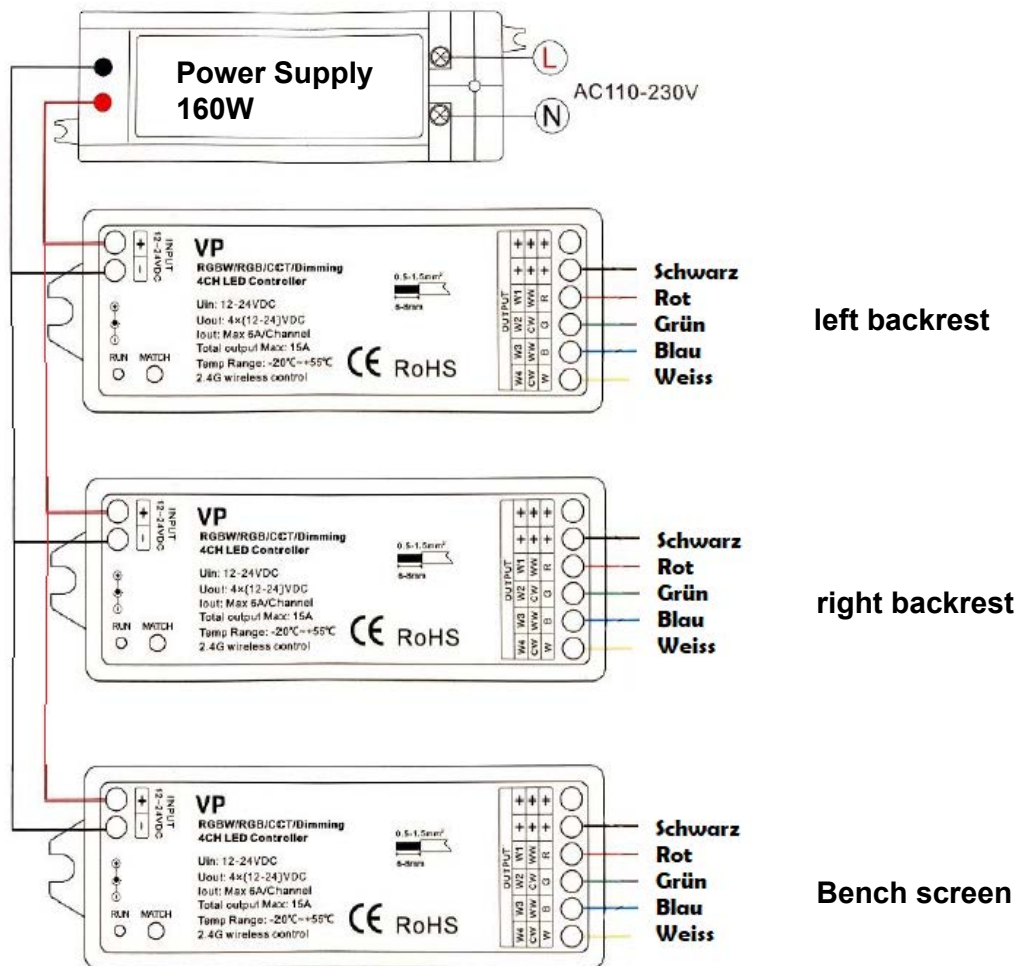

LED-Set-Panorama Small

1-053-376

Pcs	Description	Keyword	Art.-Nr.
2	LED Tube 1,8m	LED-TB-18	1-047-863
1	LED Tube 1,4m	LED-TB-14	1-047-862
1	Power supply	LED-PWS-24-160	1-052-974
1	Remote unit with 4 zone	LR-4Z	1-052-087
3	Wireless driver	LC-CV-VP	1-051-767

Backrest

1800

 1x 1-047-863 / LED-TB-18 32,4W

1400

 1x 1-047-862 / LED-TB-14 25,2W

Bench screen

1800

 1x 1-047-863 / LED-TB-18 32,4W

  DIVISION OF HARVIA GROUP	LED-Set-Panorama Small	LED - PA-S / 1-053-376
	Panorama Small 214x159x201 cm	
	Gez. Schachermair	Datum 17.07.2019
	Letzte Änderung	Datum 18.08.2022