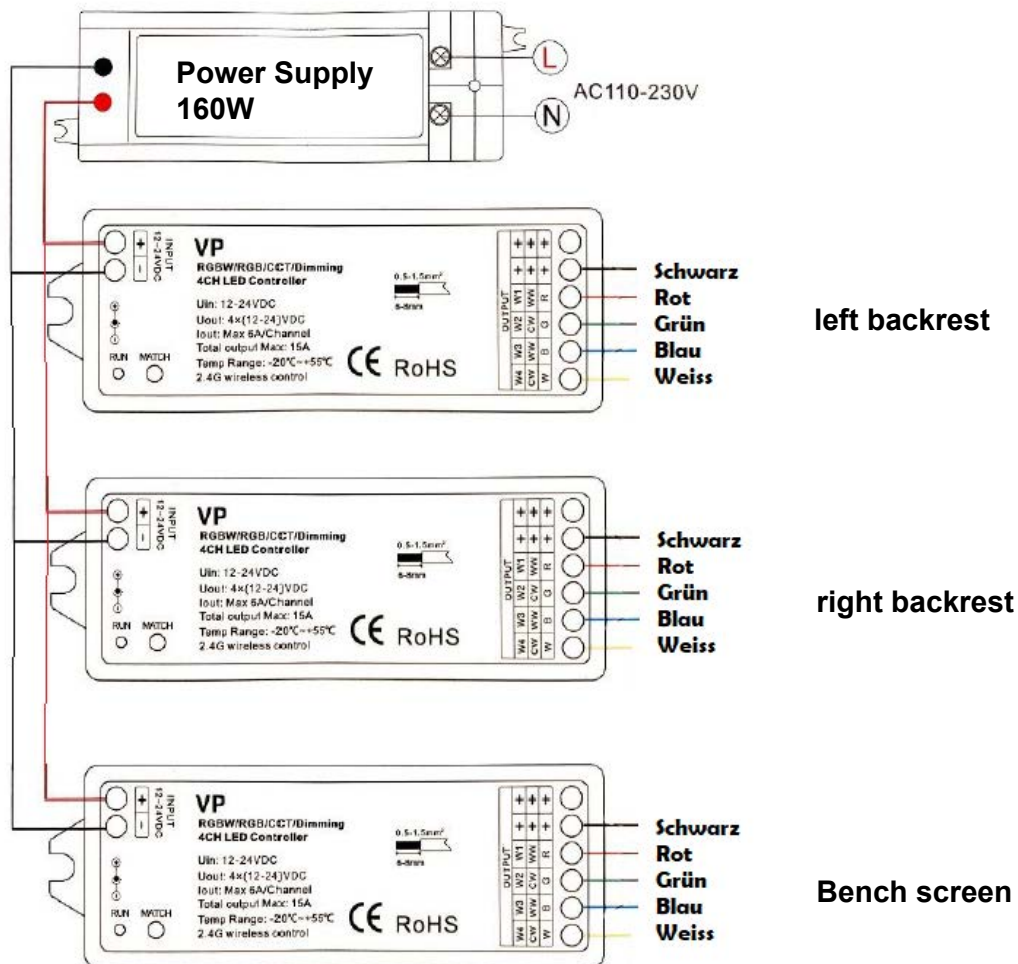

# LED-Set Panorama Large

1-053-375

Pcs	Description	Keyword	Art.-Nr.
3	LED Tube 1,8m	LED-TB-18	1-047-863
1	Power supply	LED-PWS-24-160	1-052-974
1	Remote unit with 4 zone	LR-4Z	1-052-087
3	Wireless driver	LC-CV-VP	1-051-767

## Backrest

2x  1800  
 1-047-863 / LED-TB-18 32,4W

## Bench screen

1x  1800  
 1-047-863 / LED-TB-18 32,4W

 DIVISION OF HARVIA GROUP	LED-Set Panorama Large		LED -PA-L / 1-053-375	
	Panorama Large 1-038-850			
		Gez. Schachermair	Datum 17.07.2019	
		Letzte Änderung	Datum 22.08.2022	