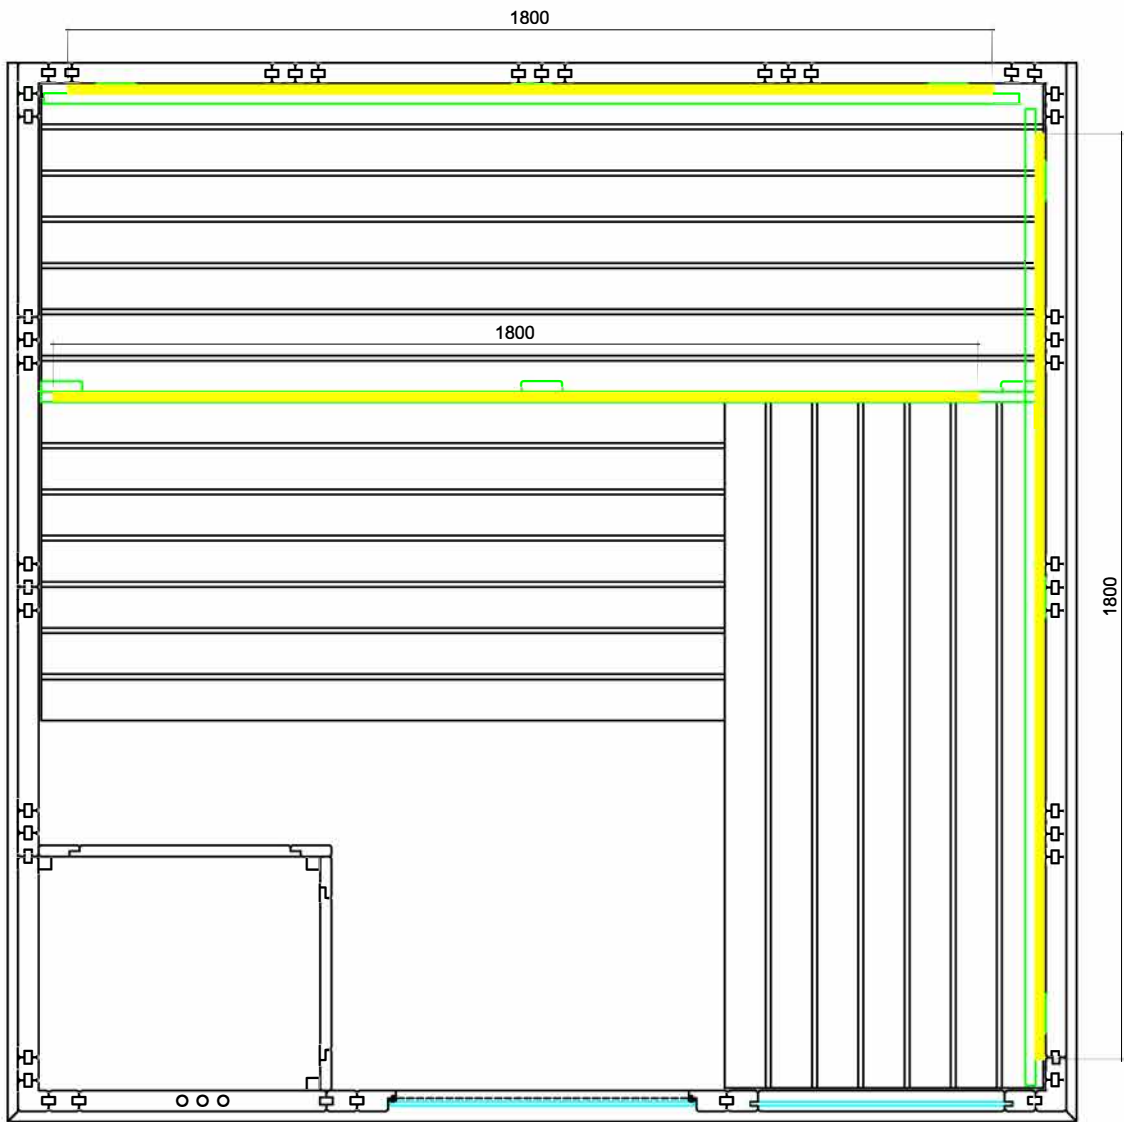

LED-Set Komfort Large

1-053-367

| Pcs | Description | Keyword | Art.-Nr. |
|-----|-------------------------|----------------|-----------|
| 3 | LED Tube 1,8m | LED-TB-18 | 1-047-863 |
| 1 | Power supply | LED-PWS-24-160 | 1-052-974 |
| 1 | Remote unit with 4 zone | LR-4Z | 1-052-087 |
| 3 | Wireless driver | LC-CV-VP | 1-051-767 |

Backrest

2x  1-047-863 / LED-TB-18 32,4W

Bench screen

1x  1-047-863 / LED-TB-18 32,4W

| | | | | |
|---|-----------------------------|-------------------|----------------------|--|
|   DIVISION OF HARVIA GROUP | LED-Set Komfort Large | | LED-KO-L / 1-053-367 | |
| | Komfort Large 208x206x204cm | | | |
| | | Gez. Schachermair | Datum 17.07.2019 | |
| | | Letzte Änderung | Datum 22.08.2022 | |