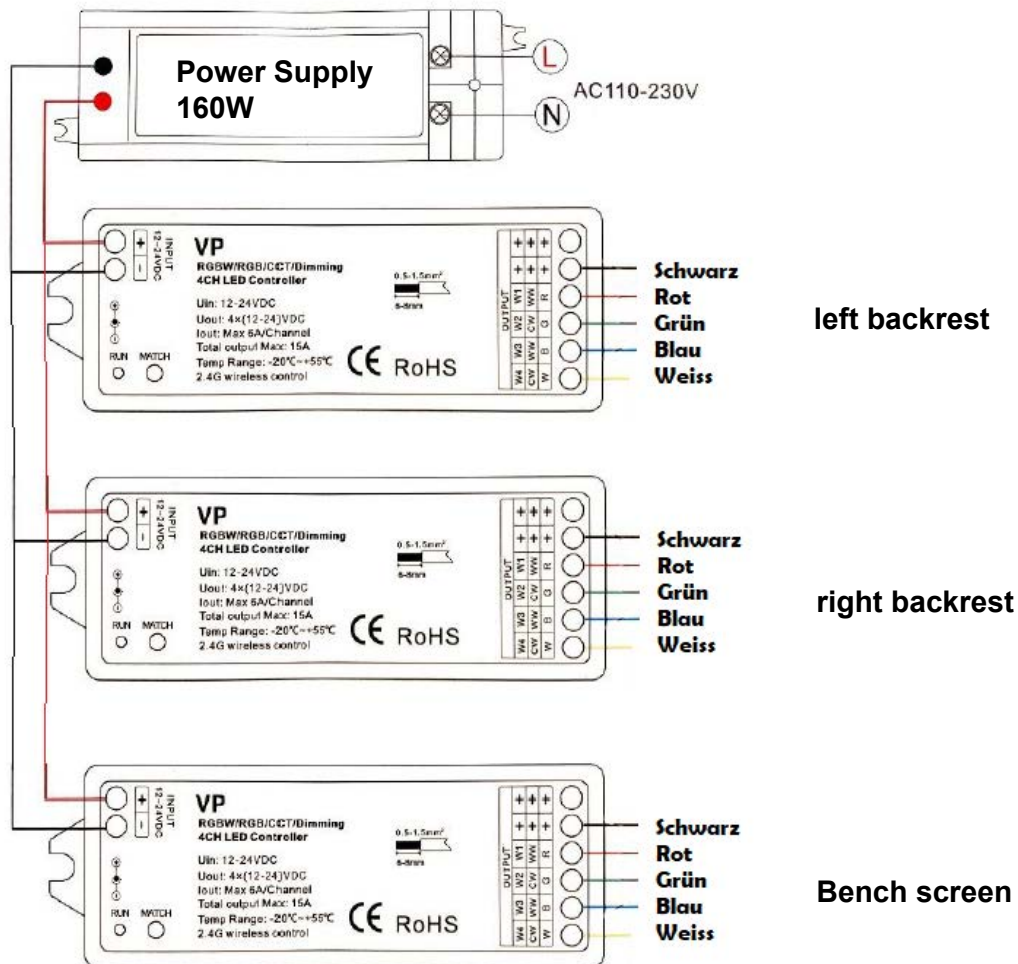

LED-Set Komfort Large

1-053-367

| Pcs | Description | Keyword | Art.-Nr. |
|-----|-------------------------|----------------|-----------|
| 3 | LED Tube 1,8m | LED-TB-18 | 1-047-863 |
| 1 | Power supply | LED-PWS-24-160 | 1-052-974 |
| 1 | Remote unit with 4 zone | LR-4Z | 1-052-087 |
| 3 | Wireless driver | LC-CV-VP | 1-051-767 |

Backrest

2x  1-047-863 / LED-TB-18 32,4W

Bench screen

1x  1-047-863 / LED-TB-18 32,4W

| | | | | |
|---|-----------------------------|-------------------|----------------------|--|
|   DIVISION OF HARVIA GROUP | LED-Set Komfort Large | | LED-KO-L / 1-053-367 | |
| | Komfort Large 208x206x204cm | | | |
| | | Gez. Schachermair | Datum 17.07.2019 | |
| | | Letzte Änderung | Datum 22.08.2022 | |