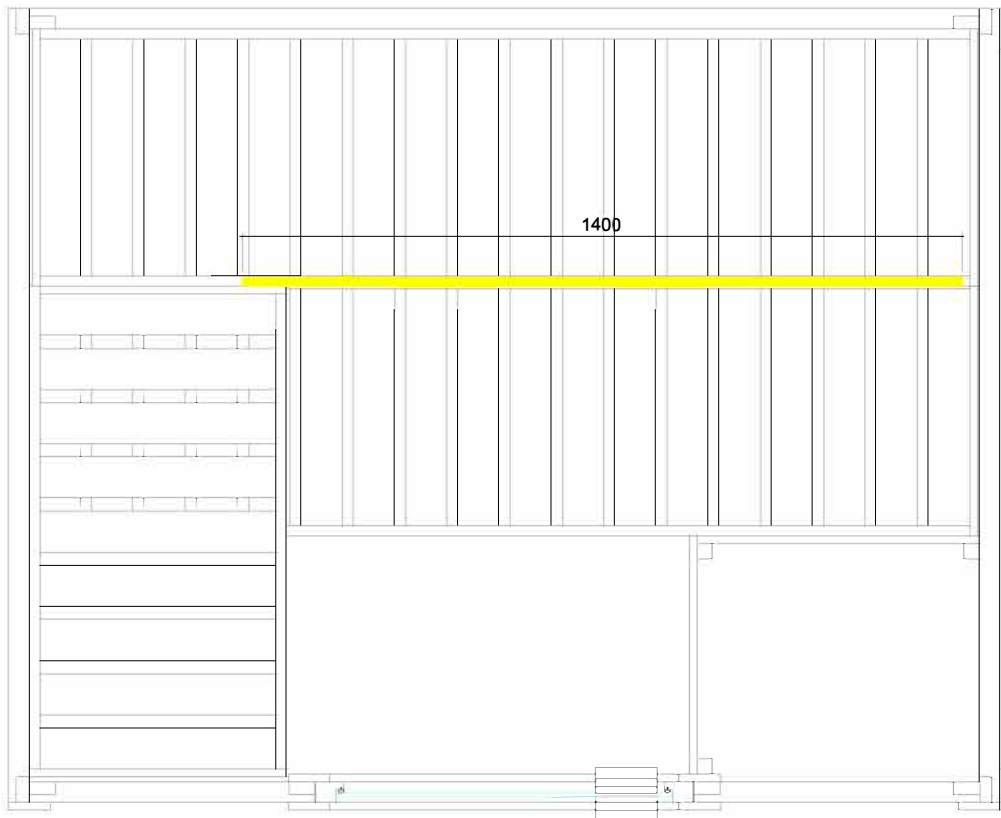

LED-Set Basic Medium

1-053-374

Pcs	Description	Keyword	Art.-Nr.
1	LED Tube 1,4m	LED-TB-14	1-047-862
1	Power supply	LED-PWS-24-40	1-052-972
1	Remote unit with 1 zone	LR-1Z	1-051-771
1	Wireless driver	LC-CV-VP	1-051-767

Bench screen

1x  1-047-862 / LED TB-14 25,2W

	LED-Set Basic Medium		LED-BA-M / 1-053-374
	Basic Massiv Medium 195x156x204cm		
		Gez. Schachermair	Datum 17.07.2019
	Letzte Änderung	Datum 22.08.2022	