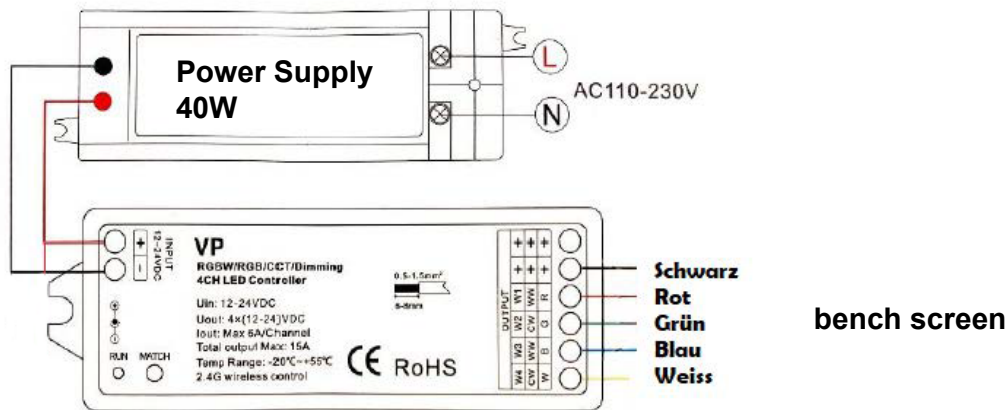

LED-Set Basic Medium

1-053-374

Pcs	Description	Keyword	Art.-Nr.
1	LED Tube 1,4m	LED-TB-14	1-047-862
1	Power supply	LED-PWS-24-40	1-052-972
1	Remote unit with 1 zone	LR-1Z	1-051-771
1	Wireless driver	LC-CV-VP	1-051-767

Bench screen

1x  1-047-862 / LED TB-14 25,2W

	LED-Set Basic Medium		LED-BA-M / 1-053-374
	Basic Massiv Medium 195x156x204cm		
		Gez. Schachermair	Datum 17.07.2019
	Letzte Änderung	Datum 22.08.2022	