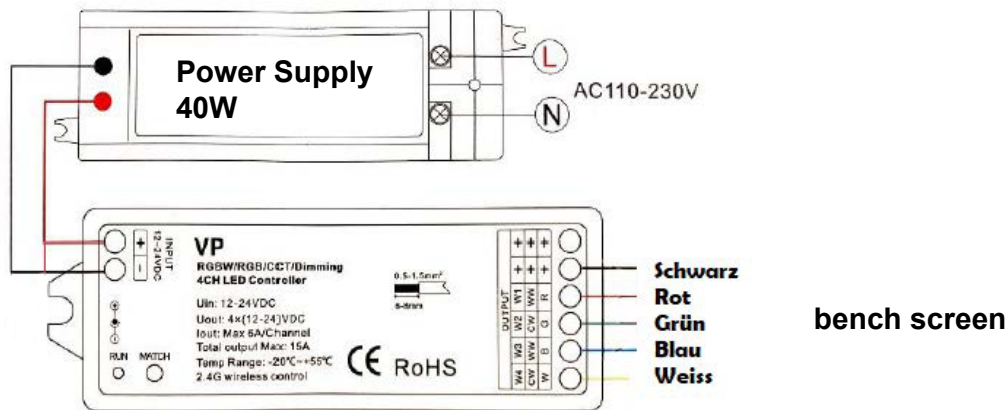

LED-Set Basic Large

1-053-373

Pcs	Description	Keyword	Art.-Nr.
1	LED Tube 1,4m	LED-TB-14	1-047-862
1	Power supply	LED-PWS-24-40	1-052-972
1	Remote unit with 1 zone	LR-1Z	1-051-771
1	Wireless driver	LC-CV-VP	1-051-767

Bench screen

1x  1-047-862 / LED TB-14 25,2W

 DIVISION OF HARVIA GROUP	LED-Set Basic Large	LED-BA-L / 1-053-373	
	Basic Massiv Large 194,5x186,5x204cm		
	Gez. Schachermair	Datum 17.07.2019	
	Letzte Änderung	Datum 22.08.2022	