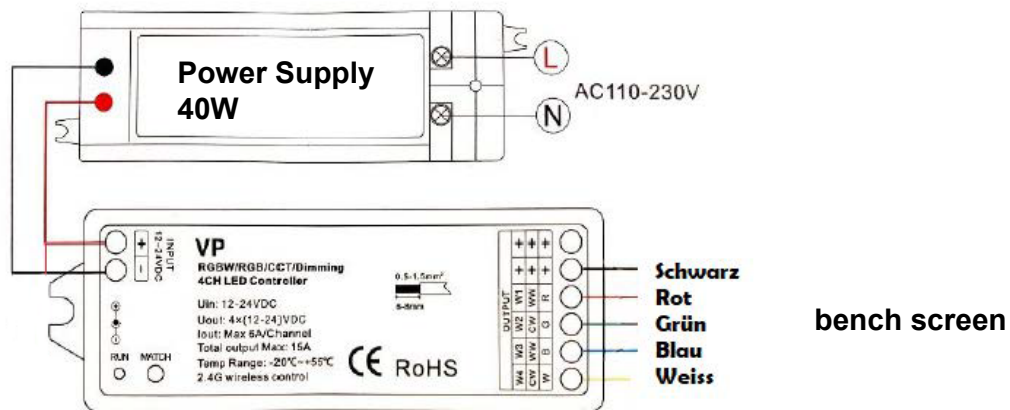

# LED-Set Basic Corner

1-053-372

Pcs	Description	Keyword	Art.-Nr.
1	LED Tube 1,4m	LED-TB-14	1-047-862
1	Power supply	LED-PWS-24-40	1-052-972
1	Remote unit with 1 zone	LR-1Z	1-051-771
1	Wireless driver	LC-CV-VP	1-051-767

## Bench screen

1x 1400  
 1-047-862 / LED TB-14 25,2W

  DIVISION OF HARVIA GROUP	LED-Set Basic Corner	LED -BA-C / 1-053-372	
	Basic Massiv 5-Eck	Gez. Schachermair	Datum 17.07.2019
	Letzte Änderung	Datum 22.08.2022	