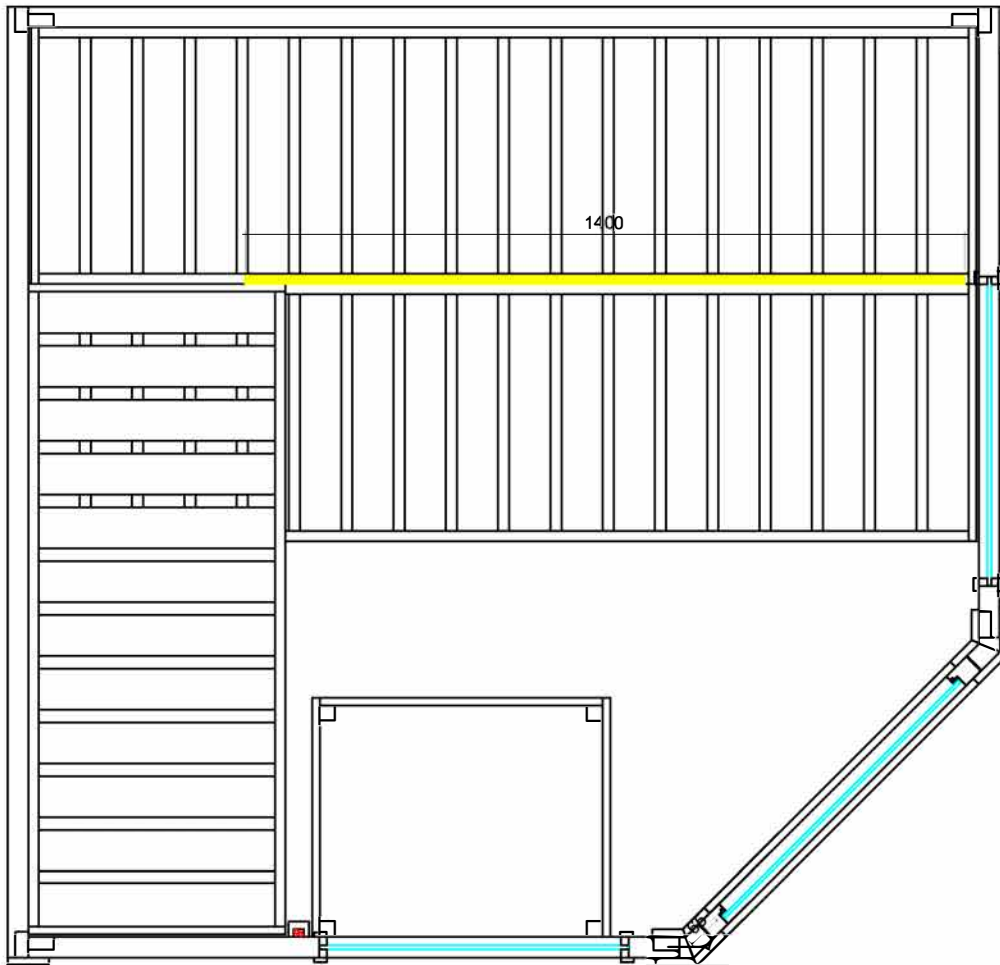

# LED-Set Basic Corner

1-053-372

Pcs	Description	Keyword	Art.-Nr.
1	LED Tube 1,4m	LED-TB-14	1-047-862
1	Power supply	LED-PWS-24-40	1-052-972
1	Remote unit with 1 zone	LR-1Z	1-051-771
1	Wireless driver	LC-CV-VP	1-051-767

## Bench screen

1x 1400  
 1-047-862 / LED TB-14 25,2W

  DIVISION OF HARVIA GROUP	LED-Set Basic Corner	LED -BA-C / 1-053-372	
	Basic Massiv 5-Eck	Gez. Schachermair	Datum 17.07.2019
	Letzte Änderung	Datum 22.08.2022	