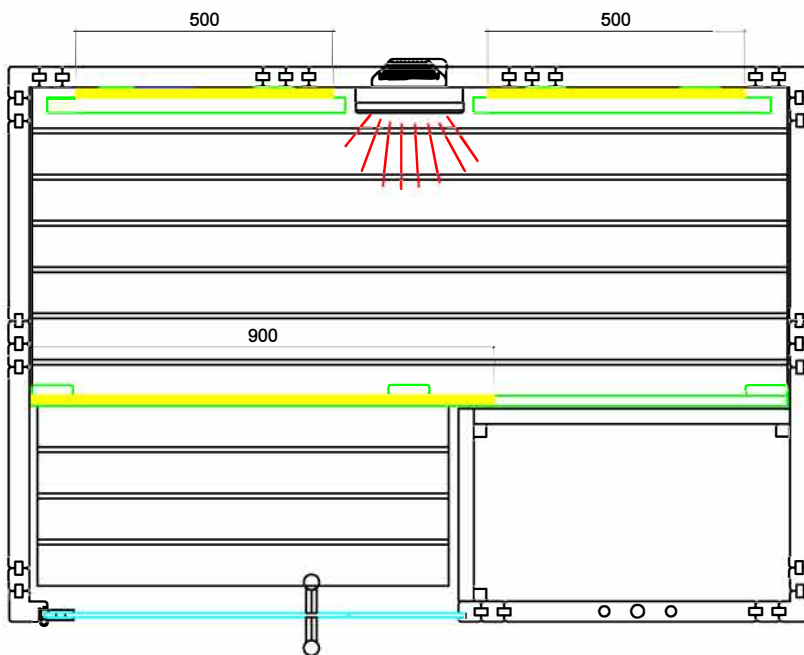

LED-Set Alaska Mini Infra+

1-053-359

Pcs	Description	Keyword	Art.-Nr.
1	LED Tube 0,9m	LED-TB-09	1-047-861
2	LED Tube 0,5m	LED-TB-05	1-047-860
1	Power supply	LED-PWS-24-40	1-047-869
1	Remote unit with 4 zone	LR-4Z	1-052-087
2	Wireless driver	LC-CV-VP	1-051-767

Backrest

2x  1-047-860 / LED-TB-05 9W

Bench screen

1x  1-047-861 / LED-TB-09 16,2W