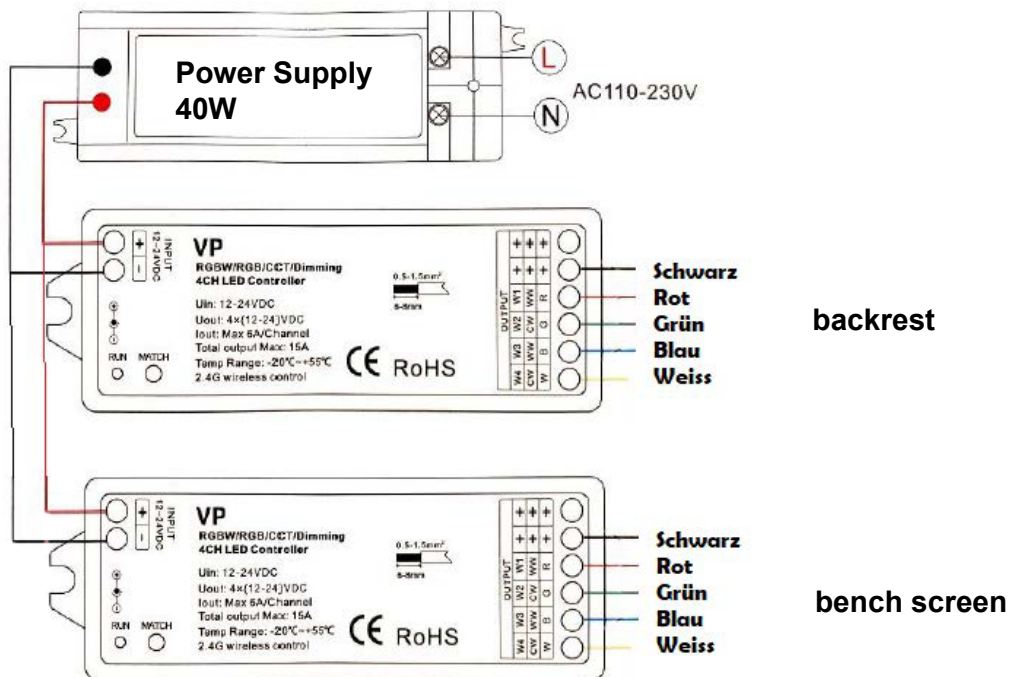

LED-Set Alaska Mini Infra+

1-053-359

Pcs	Description	Keyword	Art.-Nr.
1	LED Tube 0,9m	LED-TB-09	1-047-861
2	LED Tube 0,5m	LED-TB-05	1-047-860
1	Power supply	LED-PWS-24-40	1-047-869
1	Remote unit with 4 zone	LR-4Z	1-052-087
2	Wireless driver	LC-CV-VP	1-051-767

Backrest

2x  1-047-860 / LED-TB-05 9W

Bench screen

1x  1-047-861 / LED-TB-09 16,2W