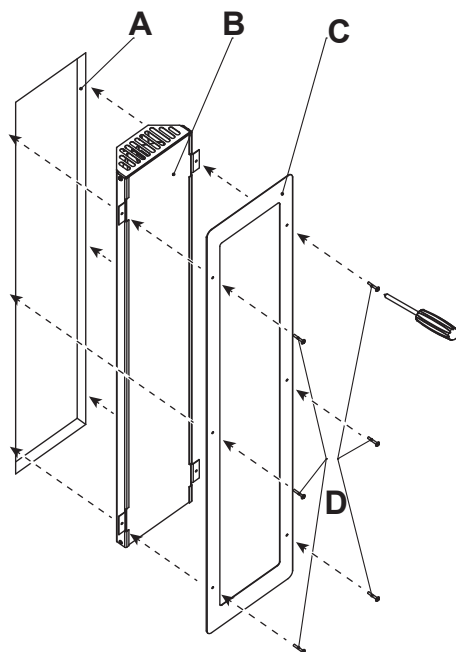

Infrared-radiators

Front cover

VIT-BL-S / VIT-BL-L / VIT-BB-S / VIT-BB-L

INSTRUCTIONS FOR INSTALLATION

English

- A ... Cabin wall cutout
- B ... Infrared radiator
- C ... Frontcover
- D ... Mounting screws

VIT-BL-S (350W) 1-027-948	Frontcover (brushed stainless steel) 727 x 191 x 1 mm
VIT-BL-L (500W/750W/1300W) 1-028-779	Front cover (brushed stainless steel) 892 x 191 x 1 mm
VIT-BB-S (350W) 1-028-905	Front cover black (powder-coated stainless steel) 727 x 191 x 1 mm
VIT-BB-L (500W/750W/1300W) 1-028-157	Front cover black (powder-coated stainless steel) 892 x 191 x 1 mm

VIT-BL-S (350W) 1-027-948	Frontblende (Edelstahl gebürstet) 727 x 191 x 1 mm
VIT-BL-L (500W/750W/1300W) 1-028-779	Frontblende (Edelstahl gebürstet) 892 x 191 x 1 mm
VIT-BB-S (350W) 1-028-905	Frontblende schwarz (Edelstahl pulverbeschichtet) 727 x 191 x 1 mm
VIT-BB-L (500W/750W/1300W) 1-028-157	Frontblende schwarz (Edelstahl pulverbeschichtet) 892 x 191 x 1 mm