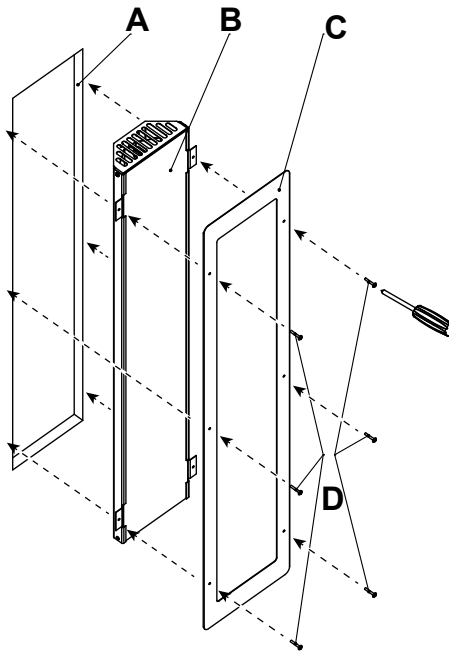

Infrared-radiators

Front cover

VIT-BL-S / VIT-BL-L / VIT-BB-S / VIT-BB-L

INSTRUCTIONS FOR INSTALLATION

English

- A ... Cabin wall cutout
- B ... Infrared radiator
- C ... Frontcover
- D ... Mounting screws

VIT-BL-S (350W) 1-027-948	Frontcover (brushed stainless steel) 727 x 191 x 1 mm
VIT-BL-L (500W/750W/1300W) 1-028-779	Front cover (brushed stainless steel) 892 x 191 x 1 mm
VIT-BB-S (350W) 1-028-905	Front cover black (powder-coated stainless steel) 727 x 191 x 1 mm
VIT-BB-L (500W/750W/1300W) 1-028-157	Front cover black (powder-coated stainless steel) 892 x 191 x 1 mm

DE

VIT-BL-S (350W) 1-027-948	Frontblende (Edelstahl gebürstet) 727 x 191 x 1 mm
VIT-BL-L (500W/750W/1300W) 1-028-779	Frontblende (Edelstahl gebürstet) 892 x 191 x 1 mm
VIT-BB-S (350W) 1-028-905	Frontblende schwarz (Edelstahl pulverbeschichtet) 727 x 191 x 1 mm
VIT-BB-L (500W/750W/1300W) 1-028-157	Frontblende schwarz (Edelstahl pulverbeschichtet) 892 x 191 x 1 mm