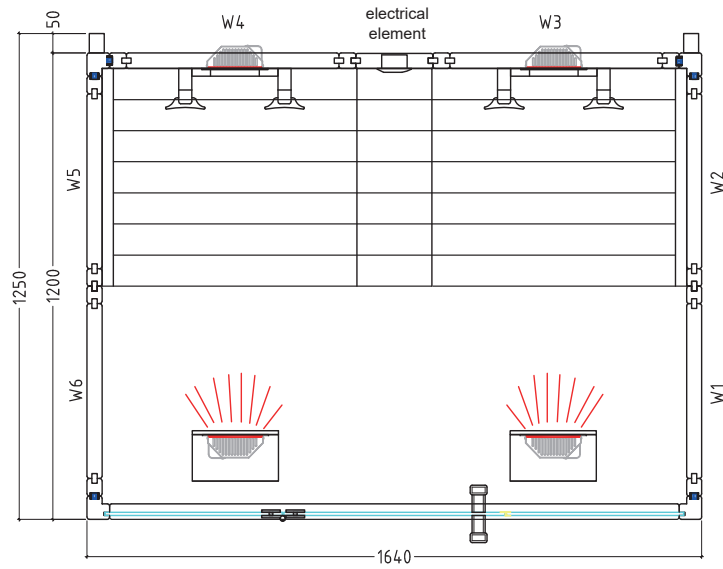

VITAMY 164

Floor plan