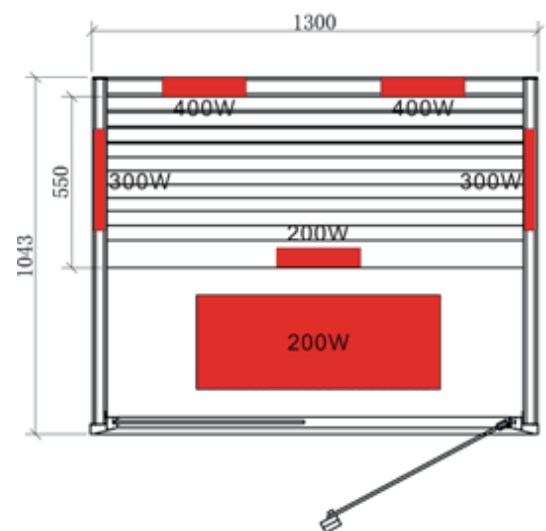

Onni Small

Element infrared cabin

“Onni” means “happiness” in Finnish and we assure you that after spending some time in one of our “Onni” cabins, you will feel a sense of happiness and joy. “Onni Small” is a great looking entry-level infrared cabin that guarantees pure relaxation for body and mind. Enjoy the soothing heat provided by full spectrum infrared radiator as well as the heating panels.

features

- Dimensions: L 1300 x W 1043 x H 2000 mm
- 2x 400W IR Red Light Full Spectrum Spotlight (Back)
- Digital control inside
- Reading light
- Coloured light
- Radio and MP3 playback (USB and Bluetooth)
- Door hinged on the right