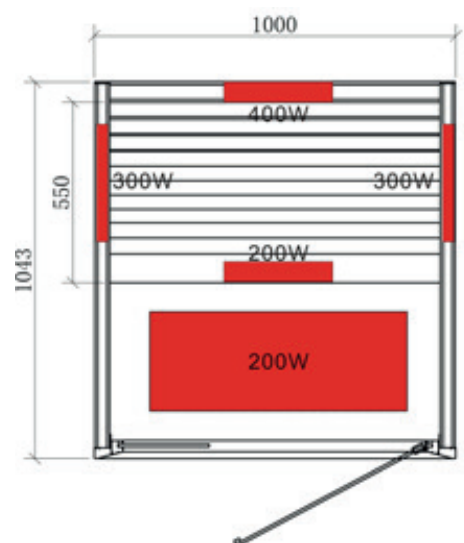

features

- Dimensions: L 1000 x W 1043 x H 2000 mm
- 1x 400W IR Red Light Full Spectrum Spotlight (Back)
- Digital control inside
- Reading light
- Coloured light
- Radio and MP3 playback (USB and Bluetooth)
- Door hinged on the right