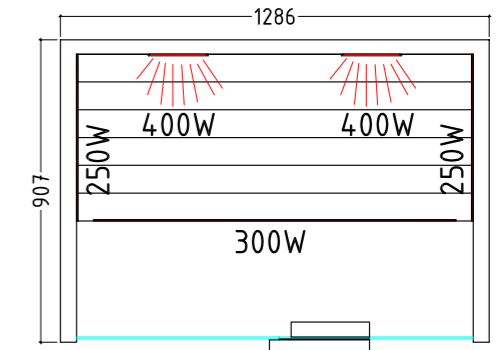

Venus Vital

Datasheet

Features:

- Dimensions: 1286 x 907 x 1900 mm (WxDxH)
- Hemlock on inside and outside
- With adjustable heating elements
- Bench made of hemlock

Product details:

- Door made of single pane safety glass (572 x 1725 x 6 mm)
- 2x IR red-light full-spectrum radiators 400 W (back)
- 2x 250 W heat plates (side)
- 1x 300 W heat plate (calves)
- 2x 100 W heat plates (floor)
- Interior digital control unit
- Colour light (7 colours, 2 programs)
- Fan
- Door hinge on right
- Infrared radiation with glass: A 9%, B 24%, C 67%