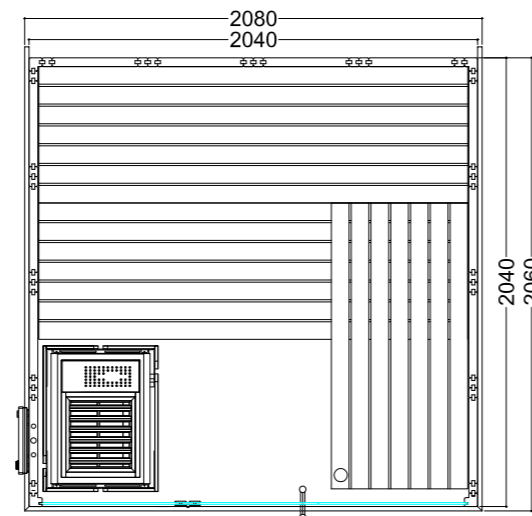

Recommended heating output: 3.6 kW
 Item no. ALASKA-MN-IR+ / 1-030-245
 Cabin height: 2040 mm
 Mirrored assembly option
 Person capacity: 2

Alaska Corner

Datasheet

Features:

- Cabin made of solid spruce
- Solid roof element with roof rim
- "Prestige" interior made of linden
 - 3 x 620 mm benches
 - 2 headrests
 - Ventilation slit
 - Backrests
 - Intermediate bench panel
 - Heater protection grille (W 530 x D 455 x H 750 mm)
 - Floor grid
 - Lamp with protection without bulb
- Optional:
 - LED set for coloured light in your cabin (item no. LED-AL-C / 1-053-360)

Product details:

- Dimensions 2060 x 2060 mm
- Doors made of single pane safety glass (680 x 1915 x 8 mm) left or right hinged
- Single pane safety glass element, clear (755 x 1945 x 8 mm)
- 3 silicon cables 5 x 2.5 mm² for sauna heater
- 3 silicon cables 3 x 1.5 mm² for sauna light
- Assembly material and instructions

Recommended heating output: 7.5 – 9 kW
 Item no. ALASKA-C / 1-030-269
 Cabin height: 2040 mm
 Mirrored assembly option
 Person capacity: 5

Alaska View

Datasheet

Features:

- Cabin made of solid spruce
- Solid roof element with roof rim
- "Prestige" interior made of linden
 - 3 x 620 mm benches
 - 2 headrests
 - Ventilation slit
 - Backrests
 - Intermediate bench panel
 - Heater protection grille (W 530 x D 455 x H 750 mm)
 - Floor grid
 - Lamp with protection without bulb
- Optional:
 - LED set for coloured light in your cabin (item no. LED-AL-V / 1-053-361)

Product details:

- Dimensions 2080 x 2060 mm
- Door made of single pane safety glass (590 x 1915 x 8 mm)
- Single pane safety glass element, clear (674 x 1945 x 8 mm)
- 3 silicon cables 5 x 2.5 mm² for sauna heater
- 3 silicon cables 3 x 1.5 mm² for sauna light
- Assembly material and instructions