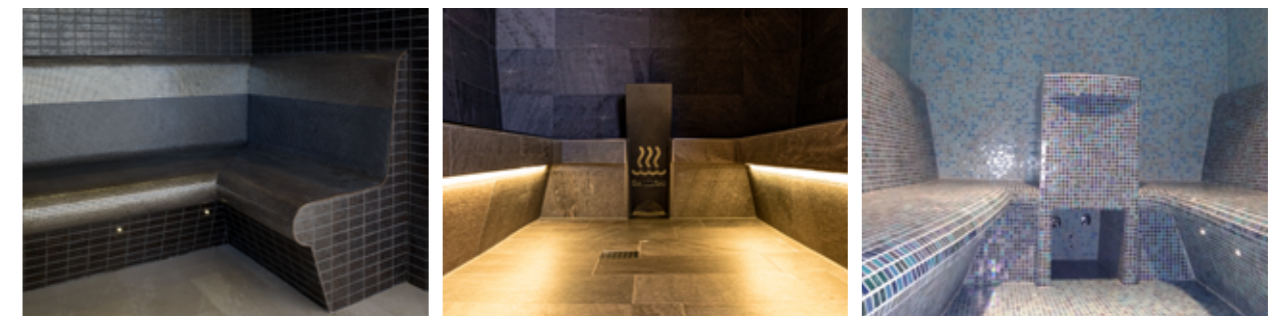

sentiotec Spa Module benches aren't just comfortable but also stylish.

It doesn't matter how long and wide your steam bath is, we can adapt the size to your individual requirements. They are easy to tile to suit your requirements. Tiles are not included – please explore your creativity!