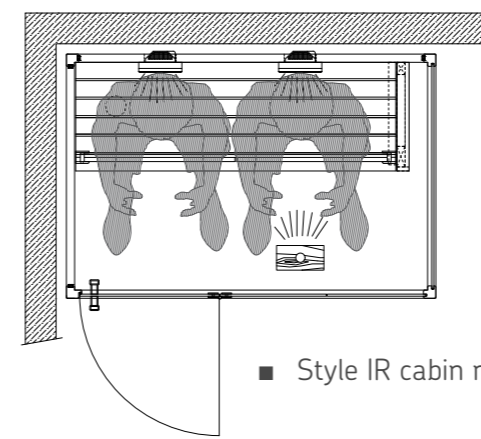

■ Style IR cabin made to measure

■ Style IR cabin made to measure

■ Carat IR cabin made to measure

STEAM BATHS

CUSTOM-MADE SAUNAS

<i>Spa modules</i>	74
<i>Showers & benches</i>	75
<i>Relax module, door & lighting</i>	76

Custom-made Spa Modules

Steam baths made to measure

sentiotec Spa Modules for your wellness area.

The Spa Modules allow you to have your dream steam bath configured by us; from the walls to the interior fittings. The compact design allows them to be customised for small spaces and makes the modules quick and easy to install. Showers and pools won't be a problem for the flexible modules made of extruded polystyrene (XPS) either.