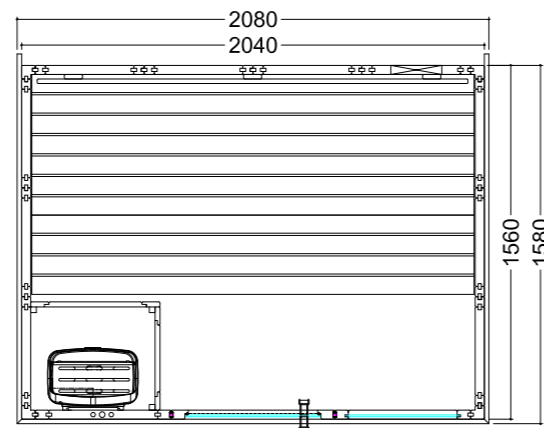

Product details:

- Dimensions 2060 x 2060 mm
- Door made of single pane safety glass (680 x 1915 x 8 mm) left or right hinged
- Single pane safety glass element, clear (755 x 1945 x 8 mm)
- 2 IR red-light, full-spectrum radiators, each 350 W (incl. wooden backrest)
- Control unit for infrared radiators (1 circuit)
- 3 silicon cables 5 x 2.5 mm² for sauna heater
- 3 silicon cables 3 x 1.5 mm² for sauna lamp
- Assembly material and instructions

Product details:

- Dimensions 2080 x 2060 mm
- Door made of single pane safety glass (590 x 1915 x 8 mm) left or right hinged
- Single pane safety glass element, clear (506 x 1776 x 8 mm)
- 3 silicon cables 5 x 2.5 mm² for sauna heater
- 3 silicon cables 3 x 1.5 mm² for sauna light
- Assembly material and instructions

Recommended heating output: 7.5 – 9 kW
 Item no. COMFORT-L / 1-030-273
 Cabin height: 2040 mm
 Mirrored assembly option
 Person capacity: 5

Komfort Small

Datasheet

Features:

- Cabin made of solid spruce
- Solid roof element with roof rim
- "Prestige" interior made of linden
 - 2 benches (1 x 620 mm and 1 x 530 mm)
 - 1 headrest
 - Ventilation slit
 - Backrests
 - Intermediate bench panel
 - Heater protection grille (W 550 x D 455 x H 750 mm)
 - Floor grid
 - Lamp with protection without bulb
- Optional:
 - LED set for coloured light in your cabin (item no. LED-KO-S / 1-053-368)

Product details:

- Dimensions 2080 x 1580 mm
- Door made of single pane safety glass (590 x 1915 x 8 mm) left or right hinged
- Single pane safety glass element, clear (506 x 1776 x 8 mm)
- 3 silicon cables 5 x 2.5 mm² for sauna heater
- 3 silicon cables 3 x 1.5 mm² for sauna light
- Assembly material and instructions