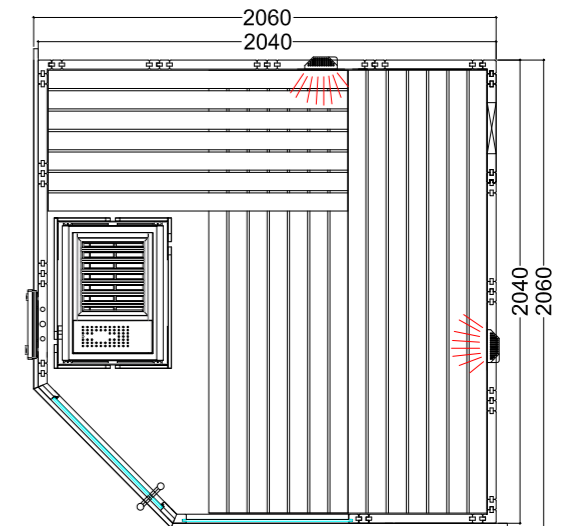

ALASKA

Alaska Corner Infra+

- M
40 mm
-
- 2x 350 W
-
-
- 680 x 1915 x 8 mm
-
- NEW
Optional

Datasheet

Features:

- Cabin made of solid spruce
- Solid roof elements with roof rim
- "Prestige" interior made of linden
 - 3 x 620 mm benches
 - Adjustable head piece
 - 2 headrests
 - Ventilation slit
 - Backrests
 - Intermediate bench panel
 - Heater protection grille (W 530 x D 455 x H 750 mm)
 - Floor grid
 - Lamp with protection without bulb
- Optional:
 - LED set for coloured light in your cabin (item no. LED-AL-C-IR / 1-053-358)

Product details:

- Dimensions 2060 x 2060 mm
- Door made of single pane safety glass (680 x 1915 x 8 mm) left or right hinged
- Single pane safety glass element, clear (755 x 1945 x 8 mm)
- 2 IR red-light, full-spectrum radiators, each 350 W (incl. wooden backrest)
- Control unit for infrared radiators (1 circuit)
- 3 silicon cables 5 x 2.5 mm² for sauna heater
- 3 silicon cables 3 x 1.5 mm² for sauna lamp
- Assembly material and instructions

Recommended heating output: 7.5 – 9 kW
 Item no. ALASKA-C-IR+ / 1-030-267
 Cabin height: 2040 mm
 Mirrored assembly option
 Person capacity: 5

Alaska Mini Infra+

Datasheet

Features:

- Cabin made of solid spruce
- Solid roof element with roof rim
- "Prestige" interior made of linden
 - 1 x 620 mm bench, 1 x 350 mm footstep
 - 1 headrest
 - Ventilation slit
 - Backrests
 - Intermediate bench panel
 - Heater protection grille (W 625 x D 355 mm)
 - Lamp with protection without bulb
- Optional:
 - LED set for coloured light in your cabin (item no. LED-AL-M-IR / 1-053-359)