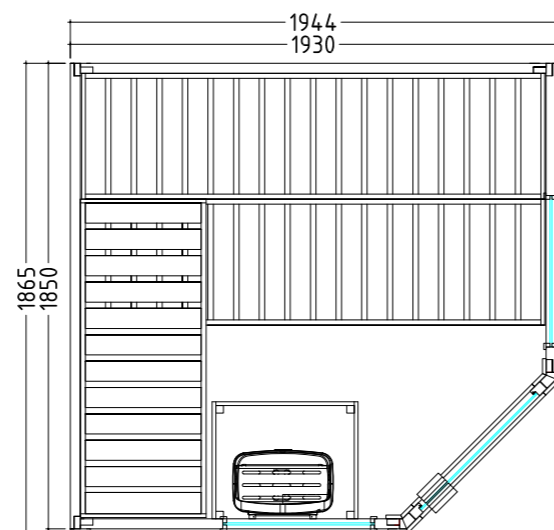

Recommended heating output: 7.5 – 9 kW
Item no. BASIC-C / 1-048-896
Cabin height: 2040 mm
Person capacity: 5