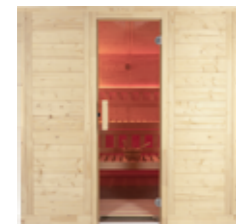

Wellfun Large
W 2064 x D 2052 x H 2040 mm

Page 29