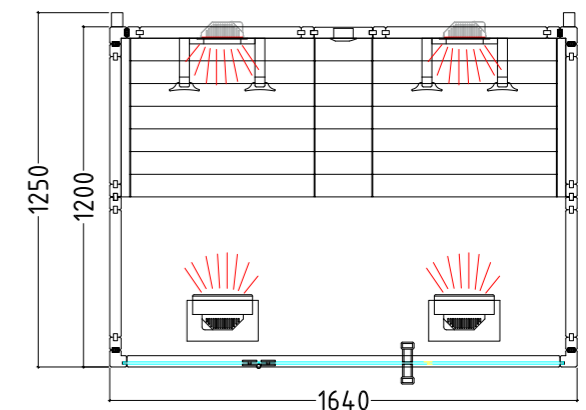

Product details:

- Sauna size: 1640 mm x 1250 mm
- Room length: 1200 mm

Item no. VITAMY-164-B, 1-037-765
Cabin height: 2020 mm
Person capacity: 2