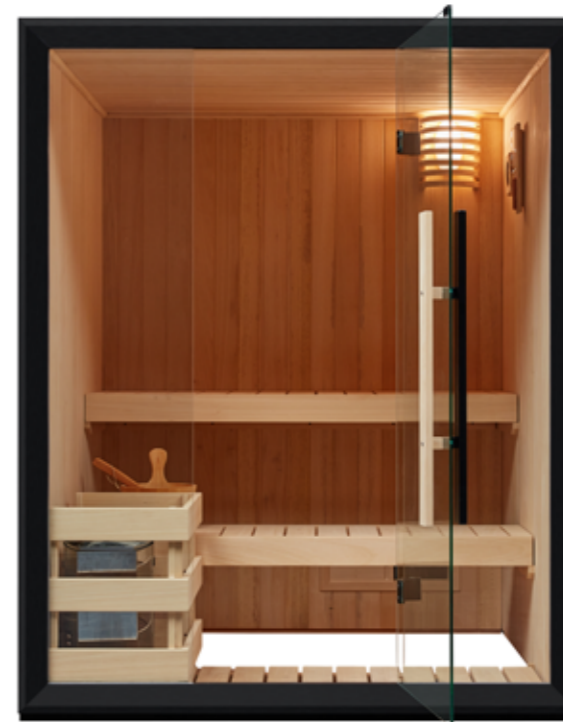

Onni

46 mm

590 x 1915 x 8 mm

Datasheet

Features:

- Element cabin made of abachi
- Black aluminium frame (for the glass front)
- Interior made of abachi
 - 2 benches (1 x 50 cm and 1x 40 cm)
 - Ventilation slide
 - Heater protection grille
 - Floor grid
- Lamp protection grille (incl. lamp)