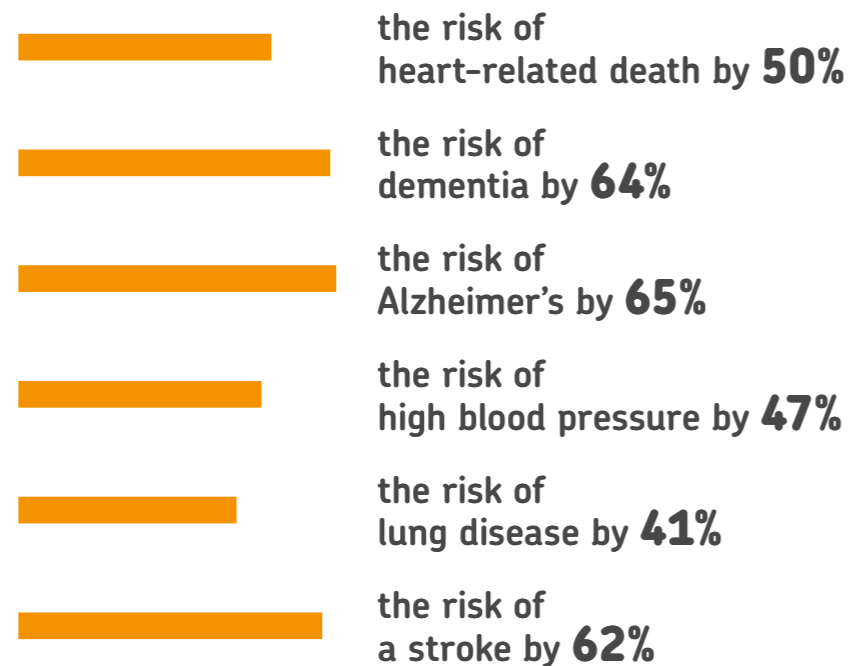

Heat has a noticeable effect on the body: ¹

- lowering blood pressure
- maintaining the flexibility of the blood vessels
- improving the function of the arteries
- reducing blood fats
- reducing inflammation

A VISIT TO THE SAUNA INCREASES THE HEART RATE AND IS COMPARABLE TO PLAYING SPORT. ¹

People who go to the sauna 4 to 7 times per week reduce: ¹

“Regular sauna use has been associated with a lower risk of heart disease, sudden cardiac death, high blood pressure and memory loss.”