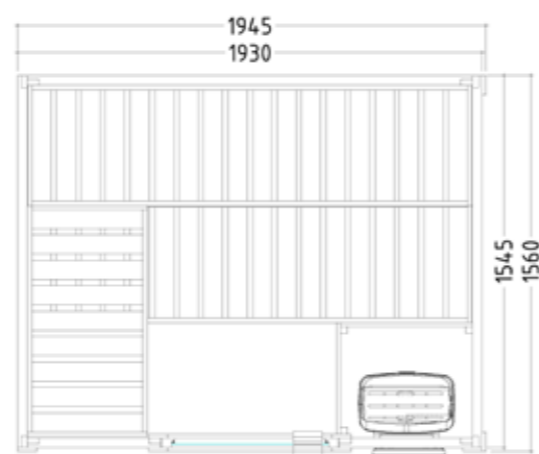

Recommended heating output: 7.5 – 9 kW
 Item no. ALASKA-V / 1-040-132
 Cabin height: 2040 mm
 Mirrored assembly option
 Person capacity: 5

Alaska Mini

Datasheet

Features:

- Cabin made of solid spruce
- Solid roof element with roof rim
- "Prestige" interior made of linden
 - 1 x 620 mm bench, 1 x 350 mm footstep
 - 1 headrest
 - Ventilation slit
 - Backrests
 - Intermediate bench panel
 - Heater protection grille (W 625 x D 355 mm)
 - Lamp with protection without bulb
- Optional:
 - LED set for coloured light in your cabin (item no. LED-AL-M / 1-053-362)

Product details:

- Dimensions 1945 x 1865 mm
- Door made of single pane safety glass (647 x 1695 x 8 mm) left or right hinged
- 3 silicon cables 5 x 2.5 mm² for sauna heater
- 3 silicon cables 3 x 1.5 mm² for sauna light
- Assembly material and instructions

Recommended heating output: 7.5 – 9 kW
 Item no. BASIC-L / 1-030-306
 Cabin height: 2040 mm
 Mirrored assembly option
 Person capacity: 5

Basic Medium

Datasheet

Features:

- Cabin made of solid spruce
- Roof element
- "Wellfun" interior made of linden
 - 3 x 500 mm wide benches
 - 1 headrest
 - Ventilation slit
 - Heater protection grille (W 550 x D 450 x H 730 mm)
 - Lamp protection with lamp, no bulb
- Optional:
 - LED set for coloured light in your cabin (item no. LED-BA-M / 1-053-374)

Product details:

- Dimensions 1945 x 1560 mm
- Door made of single pane safety glass (647 x 1695 x 8 mm) left or right hinged
- 3 silicon cables 5 x 2.5 mm² for sauna heater
- 3 silicon cables 3 x 1.5 mm² for sauna light
- Assembly material and instructions