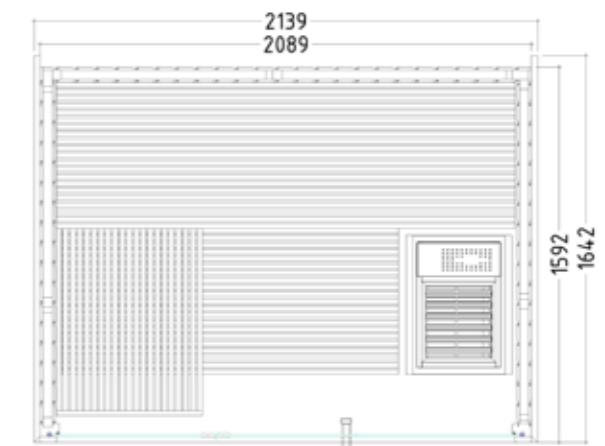

Product details:

- Dimensions 2340 x 2060 mm
- Door made of single pane safety glass (590 x 1915 x 8 mm) left or right hinged
- 3 silicon cables 5 x 2.5 mm² for sauna heater
- 3 silicon cables 3 x 1.5 mm² for sauna light
- Assembly material and instructions

Product details:

- Dimensions 2139 x 2152 mm
- Door made of single pane safety glass (590 x 1915 x 8 mm) left or right hinged
- Single pane safety glass elements, clear (694 x 1952 x 8 mm)
- 12.5 mm sturdy tongue and groove boards
- 3 silicon cables 5 x 2.5 mm² for sauna heater
- 3 silicon cables 3 x 1.5 mm² for sauna light
- Assembly material and instructions

Recommended heating output: 7.5 – 9 kW
 Item no. PANORAMA-L / 1-038-850
 Cabin height: 2010 mm
 Mirrored assembly option
 Person capacity: 5

Panorama Small

Datasheet

Features:

- Element cabin made of spruce
- Roof element with roof rim
- "Panorama" interior made of linden
 - 3 x 620 mm benches
 - 2 headrests
 - Ventilation slit
 - Backrests
 - Intermediate bench panel
 - Heater protection grille (W 526 x D 455 x H 580 mm)
 - Floor grid
 - Lamp with protection without bulb
- Optional:
 - LED set for coloured light in your cabin (item no. LED-PA-S / 1-053-376)

Product details:

- Dimensions 2139 x 1642 mm
- Door made of single pane safety glass (590 x 1915 x 8 mm) left or right hinged
- Single pane safety glass elements, clear (694 x 1952 x 8 mm)
- 12.5 mm sturdy tongue and groove boards
- 3 silicon cables 5 x 2.5 mm² for sauna heater
- 3 silicon cables 3 x 1.5 mm² for sauna light
- Assembly material and instructions