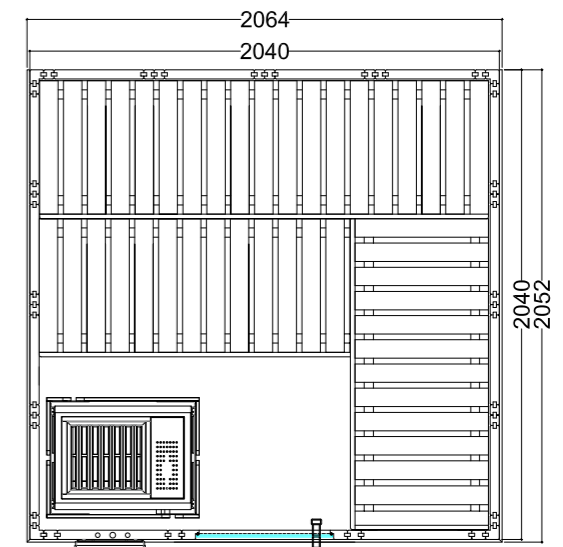

Product details:

- Dimensions 2060 x 2060 mm
- Door made of single pane safety glass (680 x 1915 x 8 mm) left or right hinged
- Single pane safety glass element, clear (755 x 1945 x 8 mm)
- 2 IR red-light, full-spectrum radiators, each 350 W (incl. wooden backrest)
- Control unit for infrared radiators (1 circuit)
- 3 silicon cables 5 x 2.5 mm² for sauna heater
- 3 silicon cables 3 x 1.5 mm² for sauna lamp
- Assembly material and instructions

Product details:

- Dimensions 2052 x 2052 mm
- Door made of single pane safety glass (590 x 1915 x 8 mm) left or right hinged
- 3 silicon cables 5 x 2.5 mm² for sauna heater
- 3 silicon cables 3 x 1.5 mm² for sauna light
- Assembly material and instructions

Recommended heating output: 7.5 – 9 kW
 Item no. WELLFUN-C / 1-030-303
 Cabin height: 2040 mm
 Mirrored assembly option
 Person capacity: 5

Wellfun Large

Datasheet

Features:

- Cabin made of solid spruce
- Solid roof element with roof rim
- "Wellfun" interior made of linden
 - 3 x 600 mm benches
 - 2 headrests
 - Ventilation slit
 - Backrests
 - Intermediate bench panel
 - Heater protection grille (W 550 x D 455 x H 750 mm)
 - Floor grid
 - Lamp with protection without bulb
- Optional:
 - LED set for coloured light in your cabin (item no. LED-WE-L / 1-053-370)

Product details:

- Dimensions 2064 x 2052 mm
- Door made of single pane safety glass (590 x 1915 x 8 mm) left or right hinged
- 3 silicon cables 5 x 2.5 mm² for sauna heater
- 3 silicon cables 3 x 1.5 mm² for sauna light
- Assembly material and instructions