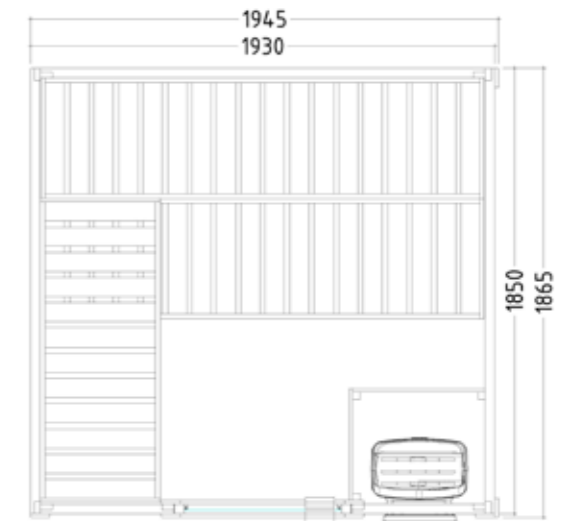

Recommended heating output: 7.5 – 9 kW
 Item no. ALASKA-V / 1-040-132
 Cabin height: 2040 mm
 Mirrored assembly option
 Person capacity: 5

Alaska Mini

Datasheet

Features:

- Cabin made of solid spruce
- Solid roof element with roof rim
- "Prestige" interior made of linden
 - 1 x 620 mm bench, 1 x 350 mm footstep
 - 1 headrest
 - Ventilation slit
 - Backrests
 - Intermediate bench panel
 - Heater protection grille (W 625 x D 355 mm)
 - Lamp with protection without bulb
- Optional:
 - LED set for coloured light in your cabin (item no. LED-AL-M / 1-053-362)

Product details:

- Dimensions 2340 x 2060 mm
- Door made of single pane safety glass (590 x 1915 x 8 mm) left or right hinged
- 3 silicon cables 5 x 2.5 mm² for sauna heater
- 3 silicon cables 3 x 1.5 mm² for sauna light
- Assembly material and instructions

Product details:

- Dimensions 1944 x 1865 mm
- Door made of single pane safety glass (647 x 1695 x 8 mm) left or right hinged
- 3 silicon cables 5 x 2.5 mm² for sauna heater
- 3 silicon cables 3 x 1.5 mm² for sauna light
- Assembly material and instructions

Product details:

- Dimensions 1945 x 1865 mm
- Door made of single pane safety glass (647 x 1695 x 8 mm) left or right hinged
- 3 silicon cables 5 x 2.5 mm² for sauna heater
- 3 silicon cables 3 x 1.5 mm² for sauna light
- Assembly material and instructions