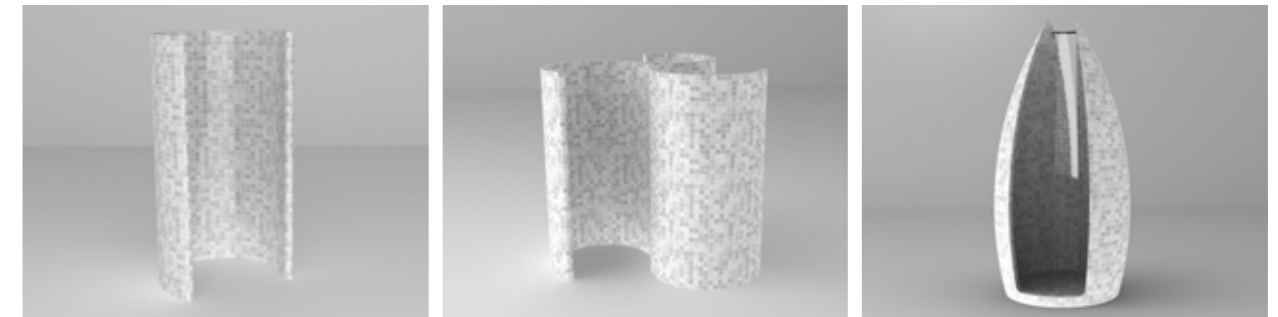

sentiotec Spa Modules for your wellness area.

Showers are part of every wellness area. The sentiotec Spa Module showers make it easy and straightforward to plan and install your showers. Snail shaped showers or round ones, with or without curves, our modules let you structure your wellness area individually, even at home.

We currently offer 3 different models:

- "Round" shower - 2100 mm high
- "Snail" shower - 2100 mm high
- "Tulip" shower - 2500 mm high
- Customised models available