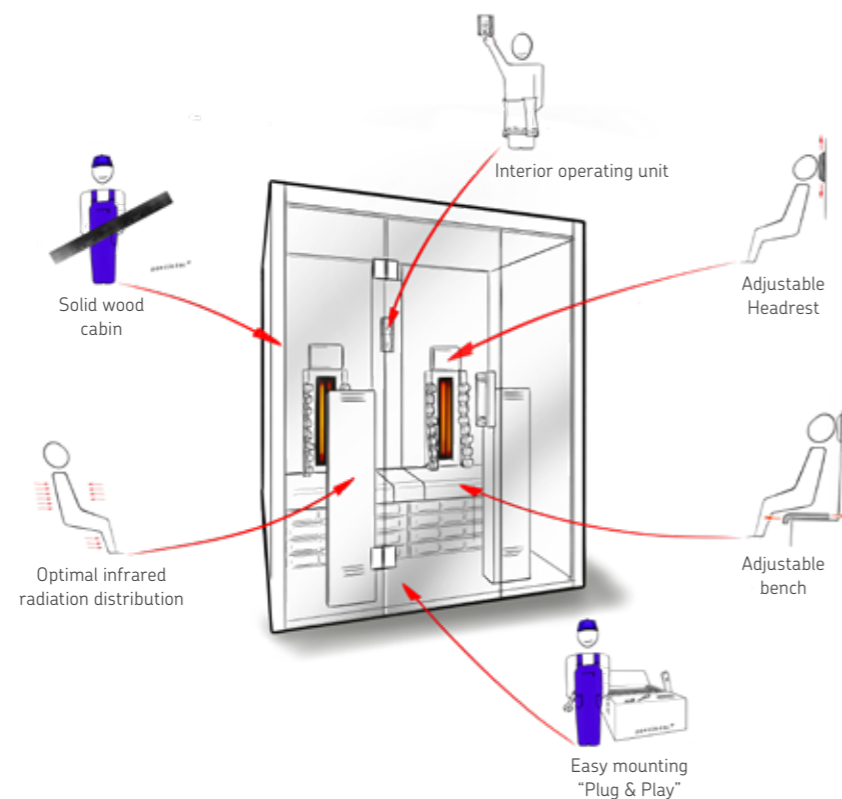

MiniMy

Datasheet

Features:

- Sauna cabin dimensions: 1030 x 1250 x 2020 mm (WxDxH)
- IR control unit (PRO D Infra) with 2 dimmable heating circuits, IR plate can also be connected
- Dimmable LED lighting (warm white)
- 1x 350 W ECO full-spectrum radiators (back)
- 1x 500 W ECO full-spectrum radiators (front)
- 1x 100 W infrared heat plate (for calves)
- 1x vent (round) – available as an option: Fan
- 1x soapstone bowl for sauna fragrances
- Infrared radiation with glass: A 24%, B 55%, C 21%
- Single pane safety glass element, clear
- Door made of single pane safety glass incl. wooden handle (590 x 1915 x 8 mm)
- 1 ergonomic backrest

Product details:

- Capacity: 1 people
- Sauna size: 1030 mm x 1250 mm
- Room length: 1150 mm

Item no. MINIMY-120-B, 1-045-570

Item no. MINIMY-120-B, 1-045-570
Cabin height: 2020 mm
Person capacity: 1