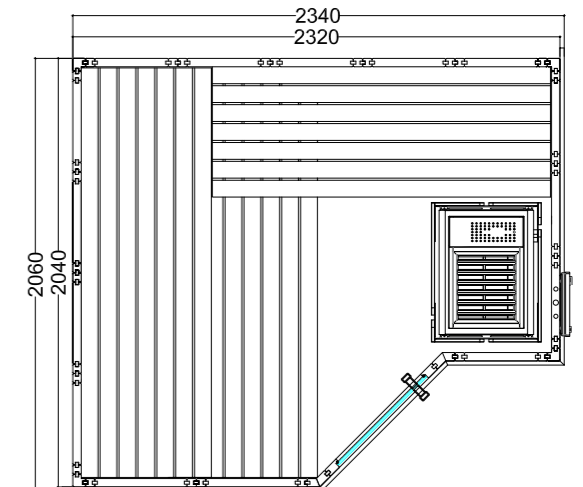

Recommended heating output: 7.5 – 9 kW
Item no. POLARIS-L / 1-030-277
Cabin height: 2040 mm
Mirrored assembly option
Person capacity: 5