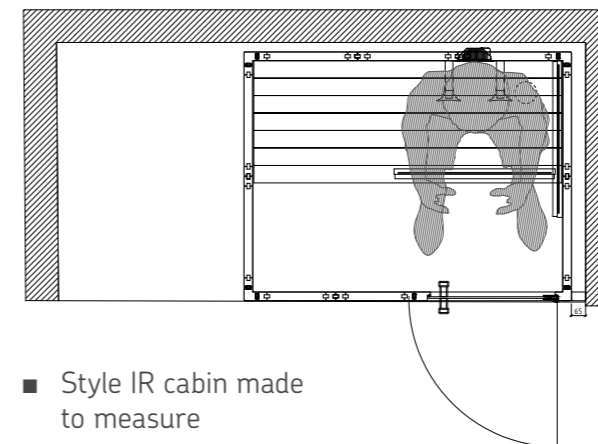

■ Style IR cabin made to measure

■ Style IR cabin made to measure

■ Carat IR cabin made to measure

STEAM BATHS

CUSTOM-MADE SAUNAS

<i>Spa modules</i>	74
<i>Showers & benches</i>	75
<i>Relax module, door & lighting</i>	76