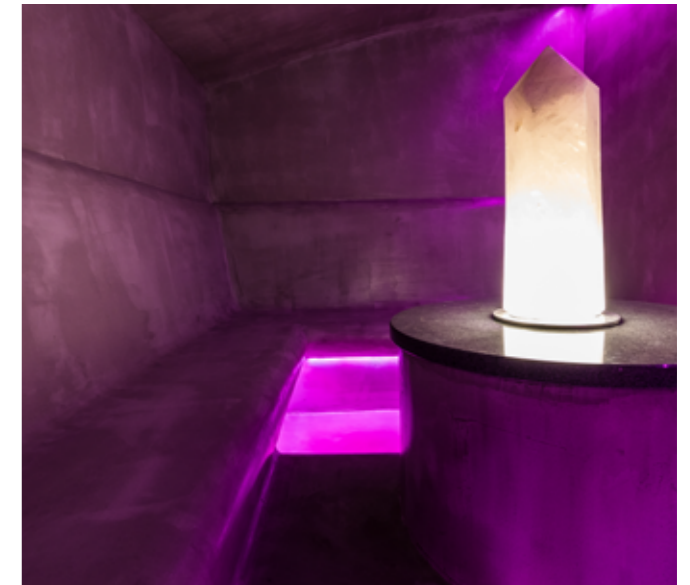

There are different types of sauna:

- Smoke sauna (original form)
- Traditional Finnish sauna
- Electrically heated sauna
- Wood-fired sauna
- Bio sauna
- Hybrid sauna

STEAM BATH

Steam baths are also hot and cause you to sweat. One difference between steam baths and saunas is the temperature. In a steam bath, the temperature is lower (45–55 °C) but the humidity is higher, at almost 100%. A steam bath can have especially positive health benefits for rheumatic complaints and cold symptoms.

There are also different types of steam bath:

- Traditional steam bath
- Herbal / aromatherapy
- Salt mist applications
- Hammam

INFRARED

With an infrared full spectrum radiator, you can bring the sun into your home. The temperature in an infrared cabin is 30 – 45 °C (according to ÖNORM M6219-4). The body does not have to expend extra energy to warm up or cool down.