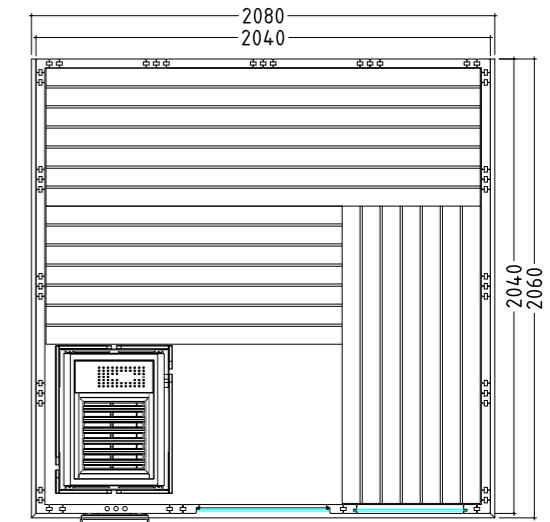

Product details:

- Dimensions 2060 x 2060 mm
- Door made of single pane safety glass (680 x 1915 x 8 mm) left or right hinged
- Single pane safety glass element, clear (755 x 1945 x 8 mm)
- 2 IR red-light, full-spectrum radiators, each 350 W (incl. wooden backrest)
- Control unit for infrared radiators (1 circuit)
- 3 silicon cables 5 x 2.5 mm² for sauna heater
- 3 silicon cables 3 x 1.5 mm² for sauna lamp
- Assembly material and instructions

Product details:

- Dimensions 2060 x 2060 mm
- Door made of single pane safety glass (590 x 1915 x 8 mm) left or right hinged
- Single pane safety glass element, clear (346 x 1776 x 8 mm)
- 3 silicon cables 5 x 2.5 mm² for sauna heater
- 3 silicon cables 3 x 1.5 mm² for sauna light
- Assembly material and instructions

Recommended heating output: 7.5 – 9 kW
 Item no. COMFORT-C / 1-030-274
 Cabin height: 2040 mm
 Mirrored assembly option
 Person capacity: 5

Komfort Large

Datasheet

Features:

- Cabin made of solid spruce
- Solid roof element with roof rim
- "Prestige" interior made of linden
 - 3 x 620 mm benches
 - 2 headrests
 - Ventilation slit
 - Backrests
 - Intermediate bench panel
 - Heater protection grille (W 530 x D 455 x H 750 mm)
 - Floor grid
 - Lamp with protection without bulb
- Optional:
 - LED set for coloured light in your cabin (item no. LED-KO-L / 1-053-367)

Product details:

- Dimensions 2080 x 2060 mm
- Door made of single pane safety glass (590 x 1915 x 8 mm) left or right hinged
- Single pane safety glass element, clear (506 x 1776 x 8 mm)
- 3 silicon cables 5 x 2.5 mm² for sauna heater
- 3 silicon cables 3 x 1.5 mm² for sauna light
- Assembly material and instructions