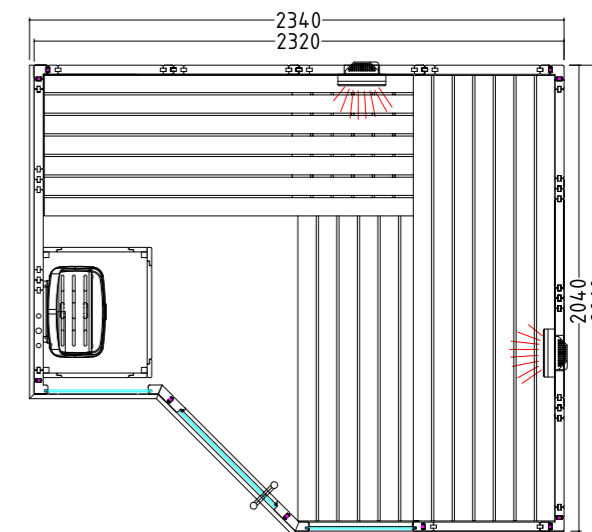

Recommended heating output: 7.5 – 9 kW
Item no. ALASKA-IR+ / 1-030-271
Cabin height: 2040 mm
Mirrored assembly option
Person capacity: 5