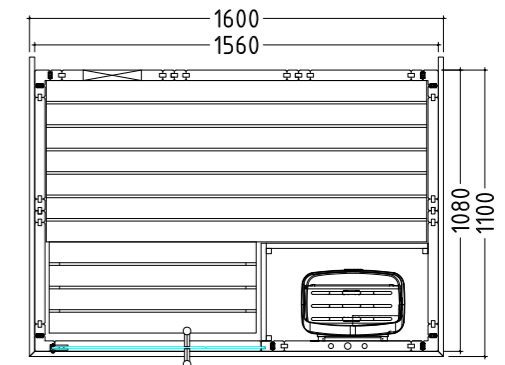

Product details:

- Dimensions 2060 x 2060 mm
- Doors made of single pane safety glass (680 x 1915 x 8 mm) left or right hinged
- Single pane safety glass element, clear (755 x 1945 x 8 mm)
- 3 silicon cables 5 x 2.5 mm² for sauna heater
- 3 silicon cables 3 x 1.5 mm² for sauna light
- Assembly material and instructions

Product details:

- Dimensions 2080 x 2060 mm
- Door made of single pane safety glass (590 x 1915 x 8 mm)
- Single pane safety glass element, clear (674 x 1945 x 8 mm)
- 3 silicon cables 5 x 2.5 mm² for sauna heater
- 3 silicon cables 3 x 1.5 mm² for sauna light
- Assembly material and instructions

Recommended heating output: 7.5 – 9 kW
 Item no. ALASKA-V / 1-040-132
 Cabin height: 2040 mm
 Mirrored assembly option
 Person capacity: 5

Alaska Mini

Datasheet

Features:

- Cabin made of solid spruce
- Solid roof element with roof rim
- "Prestige" interior made of linden
 - 1 x 620 mm bench, 1 x 350 mm footstep
 - 1 headrest
 - Ventilation slit
 - Backrests
 - Intermediate bench panel
 - Heater protection grille (W 625 x D 355 mm)
 - Lamp with protection without bulb
- Optional:
 - LED set for coloured light in your cabin (item no. LED-AL-M / 1-053-362)

Product details:

- Dimensions 1600 x 1100 mm
- Door made of single pane safety glass (590 x 1915 x 8 mm)
- Single pane safety glass element, clear (224 x 1945 x 8 mm)
- 3 silicon cables 5 x 2.5 mm² for sauna heater
- 3 silicon cables 3 x 1.5 mm² for sauna light
- Assembly material and instructions