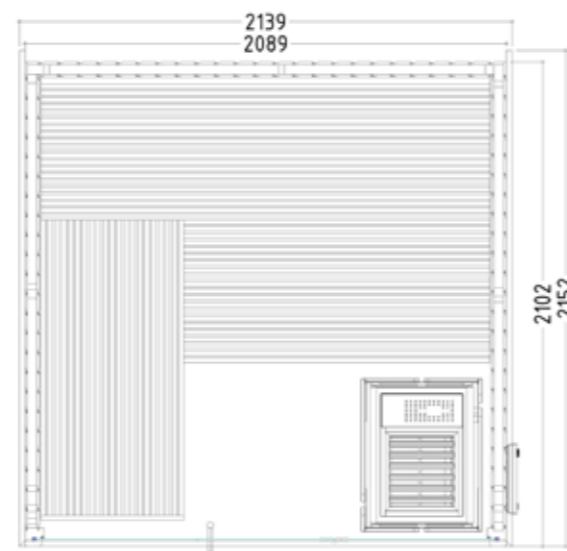

Product details:

- Dimensions 2340 x 2060 mm
- Door made of single pane safety glass (590 x 1915 x 8 mm) left or right hinged
- 3 silicon cables 5 x 2.5 mm² for sauna heater
- 3 silicon cables 3 x 1.5 mm² for sauna light
- Assembly material and instructions

Product details:

- Dimensions 2340 x 2060 mm
- Door made of single pane safety glass (590 x 1915 x 8 mm) left or right hinged
- Single pane safety glass element, clear (346 x 1776 x 8 mm)
- 3 silicon cables 5 x 2.5 mm² for sauna heater
- 3 silicon cables 3 x 1.5 mm² for sauna light
- Assembly material and instructions

Product details:

- Dimensions 1945 x 1560 mm
- Door made of single pane safety glass (647 x 1695 x 8 mm) left or right hinged
- 3 silicon cables 5 x 2.5 mm² for sauna heater
- 3 silicon cables 3 x 1.5 mm² for sauna light
- Assembly material and instructions

Product details:

- Dimensions 2139 x 2152 mm
- Door made of single pane safety glass (590 x 1915 x 8 mm) left or right hinged
- Single pane safety glass elements, clear (694 x 1952 x 8 mm)
- 12.5 mm sturdy tongue and groove boards
- 3 silicon cables 5 x 2.5 mm² for sauna heater
- 3 silicon cables 3 x 1.5 mm² for sauna light
- Assembly material and instructions