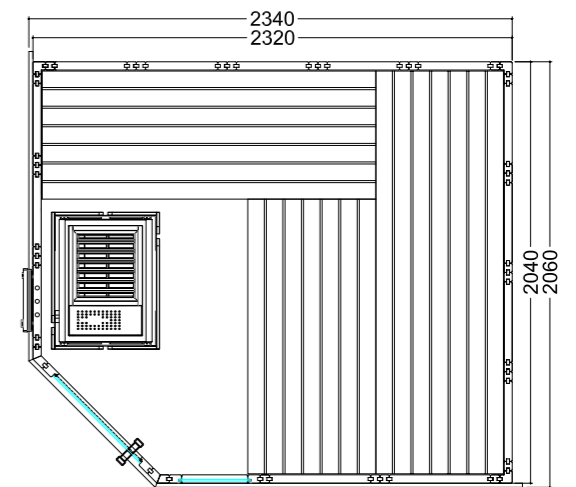

Recommended heating output: 7.5 – 9 kW
Item no. COMFORT-C-L / 1-030-275
Cabin height: 2040 mm
Mirrored assembly option
Person capacity: 5