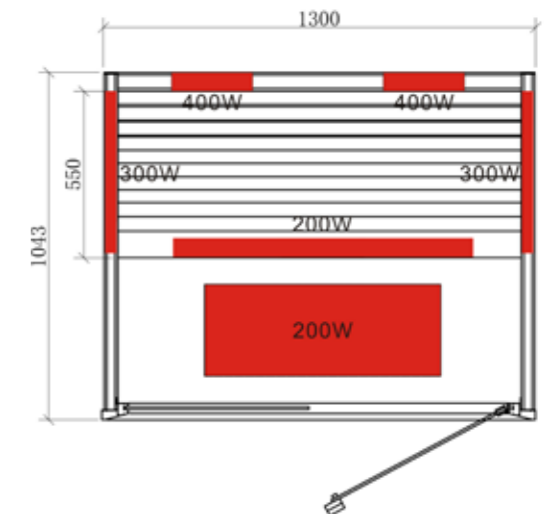

Datasheet

Features:

- Sauna cabin dimensions: 1640 x 1250 x 2020 mm (WxDxH)
- Door made of single pane safety glass incl. wooden handle (590 x 1915 x 8 mm)
- Single pane safety glass element, clear (2x 474 x 1945 x 8 mm)
- IR control unit (PRO D Infra) with 2 dimmable heating circuits, IR plates can also be connected
- Dimmable LED lighting (warm white)
- 2x 350 W ECO full-spectrum radiators (back)
- 2x 500 W ECO full-spectrum radiators (front)
- 2x 100 W infrared heat plates (for calves)
- 1x vent (round) – available as an option: Fan
- 2x soapstone bowl for sauna fragrance oils
- Infrared radiation with glass: A 24%, B 55%, C 21%
- 2 ergonomic backrests
- Individually adjustable benches

Venus Vital

Datasheet

Features:

- Dimensions: 1286 x 907 x 1900 mm (WxDxH)
- Hemlock on inside and outside
- With adjustable heating elements
- Bench made of hemlock

Product details:

- Door made of single pane safety glass (572 x 1725 x 6 mm)
- 2x IR red-light full-spectrum radiators 400 W (back)
- 2x 250 W heat plates (side)
- 1x 300 W heat plate (calves)
- 2x 100 W heat plates (floor)
- Interior digital control unit
- Colour light (7 colours, 2 programs)
- Fan
- Door hinge on right
- Infrared radiation with glass: A 9%, B 24%, C 67%

Onni Small

46 mm 230 V AC 592 x 1866 x 6 mm

Datasheet

Features:

- Element cabin made of abachi
- Dimensions: 1300 x 1043 x 2000 mm
- 2x 400 W IR red-light full-spectrum radiators dimmable (back)
- 2x 300 W heat plates (side)
- 1x 200 W heat plate (calves)
- 1x 200 W heat plates (floor)
- Aspen wood
- Interior digital control unit
- Reading light
- Coloured light
- Radio and MP3 player (USB port and Bluetooth)
- Door hinge on right
- Infrared radiation with glass: A 5 %, B 24 %, C 71 %