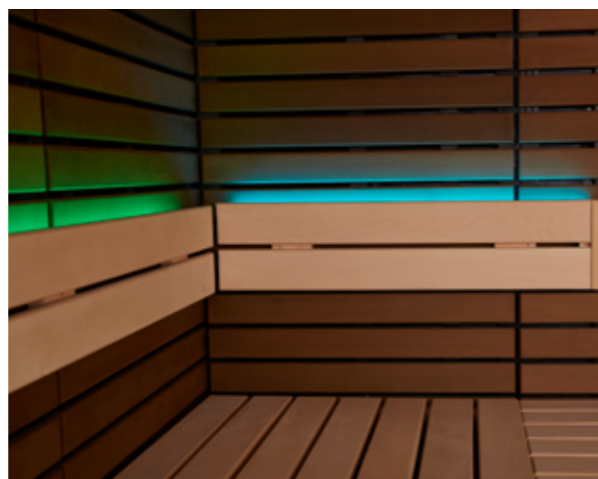

Where there is light, there must also be sound!

Good sound quality in your sauna is guaranteed with the smart solutions from sentiotec. Even operating your sauna by voice control is no longer a dream of the future and can be made reality in your dream sauna.