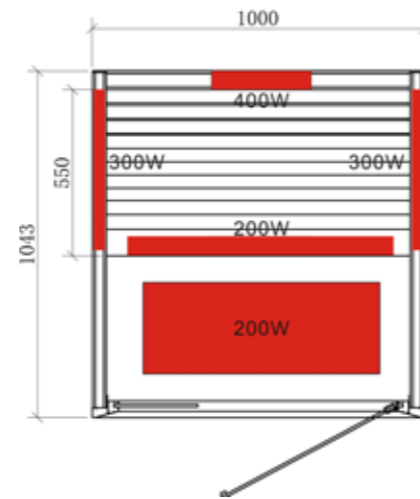

Datasheet

Features:

- Sauna cabin dimensions: 1640 x 1250 x 2020 mm (WxDxH)
- Door made of single pane safety glass incl. wooden handle (590 x 1915 x 8 mm)
- Single pane safety glass element, clear (2x 474 x 1945 x 8 mm)
- IR control unit (PRO D Infra) with 2 dimmable heating circuits, IR plates can also be connected
- Dimmable LED lighting (warm white)
- 2x 350 W ECO full-spectrum radiators (back)
- 2x 500 W ECO full-spectrum radiators (front)
- 2x 100 W infrared heat plates (for calves)
- 1x vent (round) – available as an option: Fan
- 2x soapstone bowl for sauna fragrance oils
- Infrared radiation with glass: A 24%, B 55%, C 21%
- 2 ergonomic backrests
- Individually adjustable benches

Venus Vital

Datasheet

Features:

- Dimensions: 1286 x 907 x 1900 mm (WxDxH)
- Hemlock on inside and outside
- With adjustable heating elements
- Bench made of hemlock

Product details:

- Door made of single pane safety glass (572 x 1725 x 6 mm)
- 2x IR red-light full-spectrum radiators 400 W (back)
- 2x 250 W heat plates (side)
- 1x 300 W heat plate (calves)
- 2x 100 W heat plates (floor)
- Interior digital control unit
- Colour light (7 colours, 2 programs)
- Fan
- Door hinge on right
- Infrared radiation with glass: A 9%, B 24%, C 67%

Item no. IR-ONNI-130-104, 1-053-079
Cabin height: 2000 mm
Person capacity: 2

Onni Mini

Datasheet

Features:

- Element cabin made of abachi
- Dimensions: 1000 x 1043 x 2000 mm
- 1x 400 W IR red-light full-spectrum radiators dimmable (back)
- 2x 300 W heat plates (side)
- 1x 200 W heat plate (calves)
- 1x 200 W heat plates (floor)
- Aspen wood
- Interior digital control unit
- Reading light
- Coloured light
- Radio and MP3 player (USB port and Bluetooth)
- Door hinge on right
- Infrared radiation with glass: A 5 %, B 24 %, C 71 %