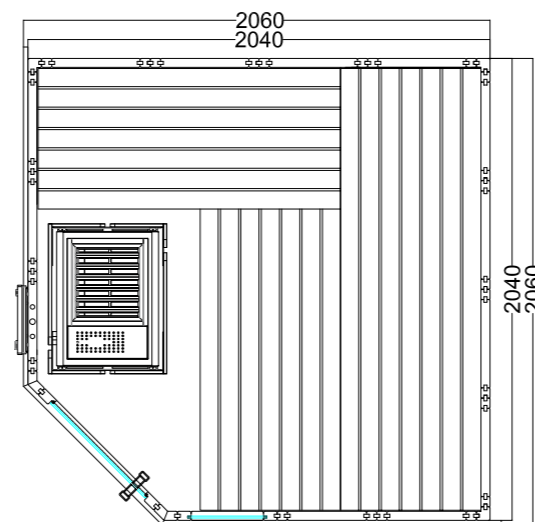

Product details:

- Dimensions 2340 x 2060 mm
- Door made of single pane safety glass (590 x 1915 x 8 mm) left or right hinged
- Single pane safety glass element, clear (346 x 1776 x 8 mm)
- 3 silicon cables 5 x 2.5 mm² for sauna heater
- 3 silicon cables 3 x 1.5 mm² for sauna light
- Assembly material and instructions

Recommended heating output: 7.5 – 9 kW
 Item no. COMFORT-C-L / 1-030-275
 Cabin height: 2040 mm
 Mirrored assembly option
 Person capacity: 5

Komfort Corner

Datasheet

Features:

- Cabin made of solid spruce
- Solid roof element with roof rim
- "Prestige" interior made of linden
 - 3 x 620 mm benches
 - 2 headrests
 - Ventilation slit
 - Backrests
 - Intermediate bench panel
 - Heater protection grille (W 530 x D 455 x H 750 mm)
 - Floor grid
 - Lamp with protection without bulb
- Optional:
 - LED set for coloured light in your cabin (item no. LED-KO-C / 1-053-366)

Product details:

- Dimensions 2060 x 2060 mm
- Door made of single pane safety glass (590 x 1915 x 8 mm) left or right hinged
- Single pane safety glass element, clear (346 x 1776 x 8 mm)
- 3 silicon cables 5 x 2.5 mm² for sauna heater
- 3 silicon cables 3 x 1.5 mm² for sauna light
- Assembly material and instructions