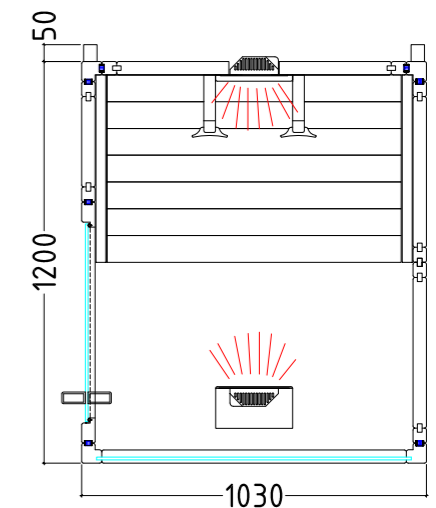

Item no. MINIMY-120-B, 1-045-570
Cabin height: 2020 mm
Person capacity: 1