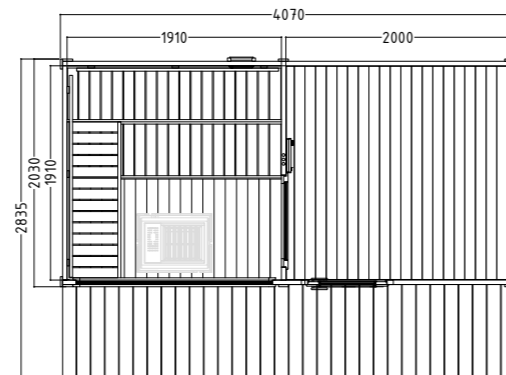

Product details:

- Dimensions 4070 x 2835 mm
- Door (706 x 1886 x 40 mm) right with double-glazed glass
- 3 silicon cables 5 x 2.5 mm² for sauna heater
- 3 silicon cables 3 x 1.5 mm² for sauna light
- Roofing felt and fixing material for initial roofing – final roofing on site
- Assembly material and instructions