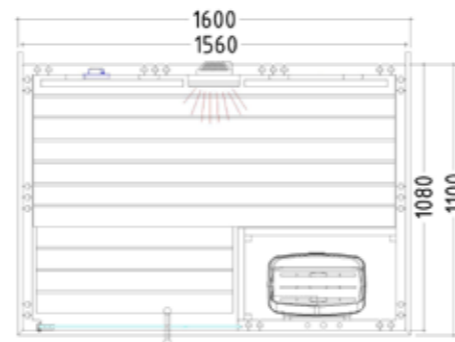

Product details:

- Dimensions 2060 x 2060 mm
- Door made of single pane safety glass (680 x 1915 x 8 mm) left or right hinged
- Single pane safety glass element, clear (755 x 1945 x 8 mm)
- 2 IR red-light, full-spectrum radiators, each 350 W (incl. wooden backrest)
- Control unit for infrared radiators (1 circuit)
- 3 silicon cables 5 x 2.5 mm² for sauna heater
- 3 silicon cables 3 x 1.5 mm² for sauna lamp
- Assembly material and instructions

Recommended heating output: 7.5 – 9 kW
 Item no. ALASKA-C-IR+ / 1-030-267
 Cabin height: 2040 mm
 Mirrored assembly option
 Person capacity: 5

Alaska Mini Infra+

Datasheet

Features:

- Cabin made of solid spruce
- Solid roof element with roof rim
- "Prestige" interior made of linden
 - 1 x 620 mm bench, 1 x 350 mm footstep
 - 1 headrest
 - Ventilation slit
 - Backrests
 - Intermediate bench panel
 - Heater protection grille (W 625 x D 355 mm)
 - Lamp with protection without bulb
- Optional:
 - LED set for coloured light in your cabin (item no. LED-AL-M-IR / 1-053-359)

Product details:

- Dimensions 1600 x 1100 mm
- Door made of single pane safety glass (590 x 1915 x 8 mm)
- Single pane safety glass element, clear (365 x 1945 x 8 mm)
- 1 IR red-light, full-spectrum radiator, 350 W (incl. wooden backrest)
- Control unit for infrared radiator (1 circuit)
- 3 silicon cables 5 x 2.5 mm² for sauna heater
- 3 silicon cables 3 x 1.5 mm² for sauna light
- Assembly material and instructions