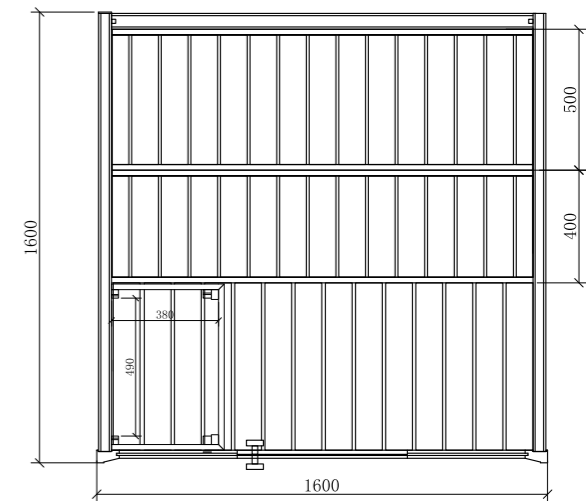

Recommended heating output: 7.5 – 9 kW
Item no. S-ONNI-160-160, 1-053-080
Cabin height: 2000 mm
Person capacity: 4