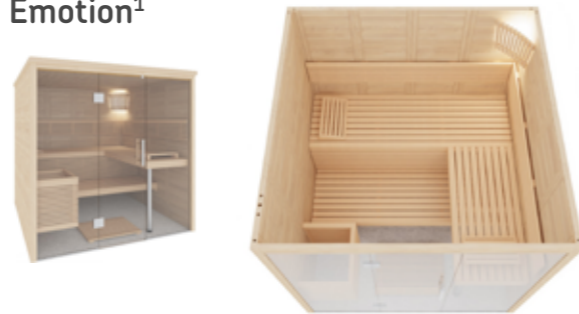

Bench configurations

Element and solid wood sauna

Product details:

- Optionally available with a large edge rounding.
- made of linden or thermo-linden

Prestige

Cube

Loft

Emotion¹

Easy²

¹ LED installation possible
² large edge rounding not possible

For individualists:

You can also combine your bench configuration!

Freely selectable bench configurations:

- Floor grid
- Radiator covers
- Heater protection grille
- Backrests
- Bench screen
- Bench foot (page 53)