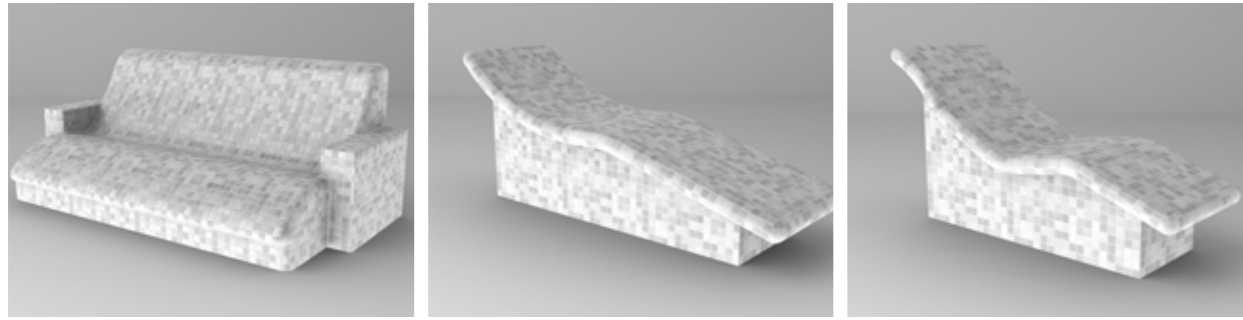

It doesn't matter how long and wide your steam bath is, we can adapt the size to your individual requirements. They are easy to tile to suit your requirements. Tiles are not included – please explore your creativity!

We currently offer five different benches:

- Bench Basic without backrest
- Bank Basic
- Bank Basic 1
- Bank Basic 2
- Bank DeLuxe

Custom-made Spa Modules

Steam baths made to measure

Relax modules

Relax modules will tempt you to take a break. The lightweight modules can be placed wherever you like, and be tiled individually. (Tiles are not included – please explore your creativity!)

We currently offer 3 different types of relax modules:

- “Relax”
- “Sleep”
- “Couch”
- All our relax modules are available with or without integrated electric heating.

Door with aluminium frame

The door with an aluminium frame is an excellent solution for steam baths. They were specifically developed for steam bath conditions. They create a uniform appearance throughout your entire wellness area. The glass door is made of 8 mm thick safety glass.