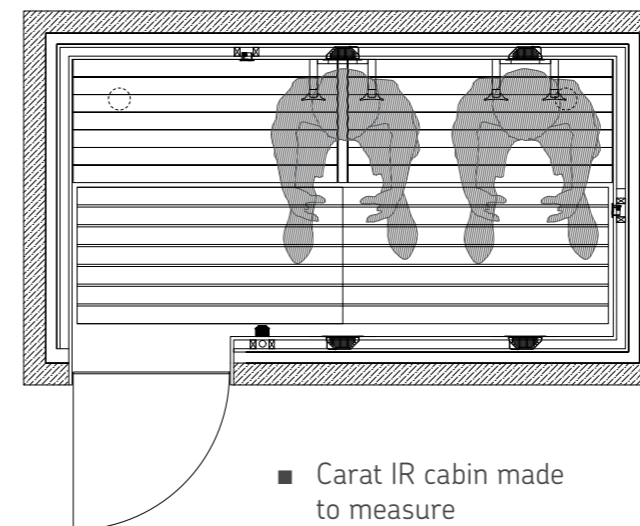

Optional equipment: deep infrared warmth

- Infrared full spectrum radiator, control unit, frame and installation

- Infrared heating plates

Ergonomic infrared backrest

- Available in 2 types of wood (light and dark)

■ Style IR cabin made to measure

■ Style IR cabin made to measure

■ Carat IR cabin made to measure

STEAM BATHS

CUSTOM-MADE SAUNAS

<i>Spa modules</i>	74
<i>Showers & benches</i>	75
<i>Relax module, door & lighting</i>	76

Custom-made Spa Modules

Steam baths made to measure

sentiotec Spa Modules for your wellness area.

The Spa Modules allow you to have your dream steam bath configured by us; from the walls to the interior fittings. The compact design allows them to be customised for small spaces and makes the modules quick and easy to install. Showers and pools won't be a problem for the flexible modules made of extruded polystyrene (XPS) either.