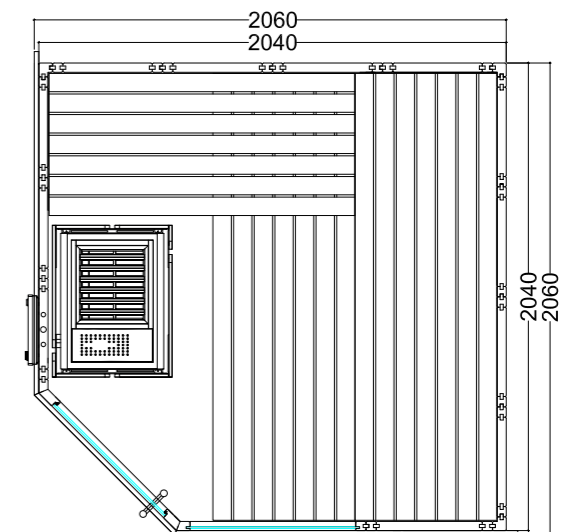

Recommended heating output: 7.5 – 9 kW
 Item no. ALASKA-C-IR+ / 1-030-267
 Cabin height: 2040 mm
 Mirrored assembly option
 Person capacity: 5

Alaska Mini Infra+

Datasheet

Features:

- Cabin made of solid spruce
- Solid roof element with roof rim
- "Prestige" interior made of linden
 - 1 x 620 mm bench, 1 x 350 mm footstep
 - 1 headrest
 - Ventilation slit
 - Backrests
 - Intermediate bench panel
 - Heater protection grille (W 625 x D 355 mm)
 - Lamp with protection without bulb
- Optional:
 - LED set for coloured light in your cabin (item no. LED-AL-M-IR / 1-053-359)

Product details:

- Dimensions 1600 x 1100 mm
- Door made of single pane safety glass (590 x 1915 x 8 mm)
- Single pane safety glass element, clear (365 x 1945 x 8 mm)
- 1 IR red-light, full-spectrum radiator, 350 W (incl. wooden backrest)
- Control unit for infrared radiator (1 circuit)
- 3 silicon cables 5 x 2.5 mm² for sauna heater
- 3 silicon cables 3 x 1.5 mm² for sauna light
- Assembly material and instructions

Recommended heating output: 3.6 kW
 Item no. ALASKA-MN-IR+ / 1-030-245
 Cabin height: 2040 mm
 Mirrored assembly option
 Person capacity: 2

Alaska Corner

Datasheet

Features:

- Cabin made of solid spruce
- Solid roof element with roof rim
- "Prestige" interior made of linden
 - 3 x 620 mm benches
 - 2 headrests
 - Ventilation slit
 - Backrests
 - Intermediate bench panel
 - Heater protection grille (W 530 x D 455 x H 750 mm)
 - Floor grid
 - Lamp with protection without bulb
- Optional:
 - LED set for coloured light in your cabin (item no. LED-AL-C / 1-053-360)

Product details:

- Dimensions 2060 x 2060 mm
- Doors made of single pane safety glass (680 x 1915 x 8 mm) left or right hinged
- Single pane safety glass element, clear (755 x 1945 x 8 mm)
- 3 silicon cables 5 x 2.5 mm² for sauna heater
- 3 silicon cables 3 x 1.5 mm² for sauna light
- Assembly material and instructions