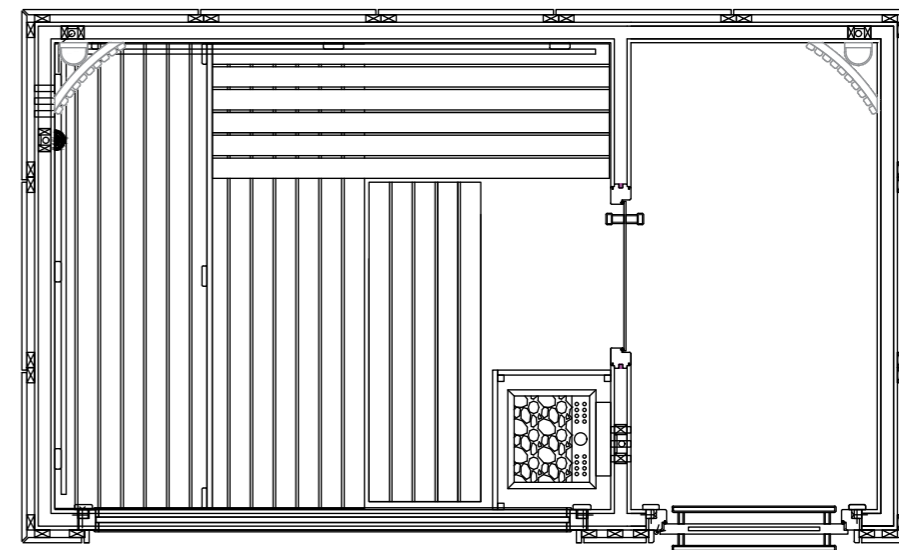

Sauna cabins for the garden

Element and solid wood sauna

Solid cabin "Style 70 Outdoor"

Basic configuration:

- 50 or 80 mm insulation (element cabin)
- Lockable wooden door with glass insert
- 19 mm floor boards as base
- Impregnated base frame
- Prestige interior made of linden
- Benches
- Headrests
- Backrests
- Bench screen

Element cabin "Alpina Outdoor"

- Ventilation slide
- Heater protection grille
- Floor grid
- Lamp protection with lamp, no bulb
- Roofing felt and mounting material
- On-site roof covering
- Rhomboid cladding 20 mm in spruce incl. façade with rear ventilation or with the on-site décor option

Dimensions:

- With an individual height and variable floor space
- Floor plan max. 5 x 3.5 m
- the lobby can be adapted individually

This way to the enquiry form:

Element cabin: Interior woods and façades:

Element cabin: Rhomboid cladding colour options*:

*other colours on request