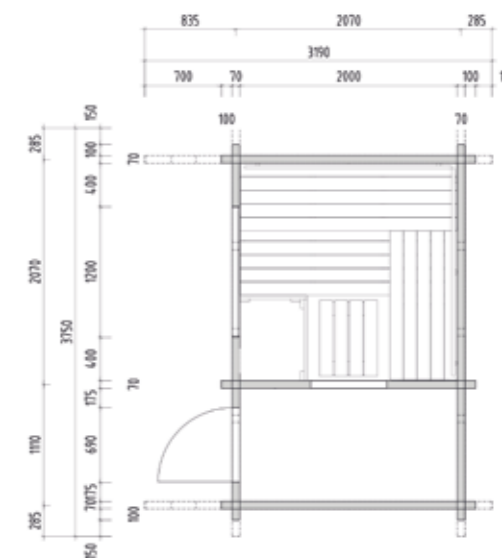

Product details:

- Dimensions 2052 x 2052 mm
- Door made of single pane safety glass (590 x 1915 x 8 mm) left or right hinged
- 3 silicon cables 5 x 2.5 mm² for sauna heater
- 3 silicon cables 3 x 1.5 mm² for sauna light
- Assembly material and instructions

Product details:

- Dimensions 2064 x 2052 mm
- Door made of single pane safety glass (590 x 1915 x 8 mm) left or right hinged
- 3 silicon cables 5 x 2.5 mm² for sauna heater
- 3 silicon cables 3 x 1.5 mm² for sauna light
- Assembly material and instructions

GARDEN SAUNA

Lava

Datasheet

Features:

- Approx. 70 mm solid spruce block planks with double tongue and groove
- Separate lobby
- 19 mm floor boards as base
- Impregnated base frame
- Roof overhang 250 mm at side and rear, 800 mm at front
- Double-glazed fixed window (1190 x 690 x 70 mm)
- Door made of single pane safety glass from the lobby into the sauna
- Outer lockable wooden door with glass
- "Prestige" interior made of linden
 - 3 x 620 mm wide benches
 - 2 backrests
 - Intermediate bench panel
 - Heater protection grille
 - Lamp with protection without bulb
- Optional:
 - LED set for coloured light in your cabin (item no. LED-LAVA / 1-053-377)

Product details:

- Dimensions: Sauna 3450 x 2340 mm
Roof 3790 x 3240 mm
- Door (680 x 1980 mm), right hinge with double-glazed glass
- 3 silicon cables 5 x 2.5 mm² for sauna heater
- 3 silicon cables 3 x 1.5 mm² for sauna light
- Roofing felt and mounting material
- Assembly material and instructions