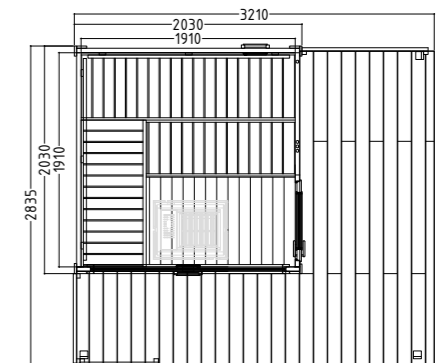

Product details:

- Dimensions 1450 x 1450 mm
- Door made of single pane safety glass (590 x 1915 x 8 mm) left or right hinged
- 3 silicon cables 5 x 2.5 mm² for sauna heater
- 3 silicon cables 3 x 1.5 mm² for sauna light
- Assembly material and instructions

Product details:

- Dimensions 4070 x 2835 mm
- Door (706 x 1886 x 40 mm) right with double-glazed glass
- 3 silicon cables 5 x 2.5 mm² for sauna heater
- 3 silicon cables 3 x 1.5 mm² for sauna light
- Roofing felt and fixing material for initial roofing – final roofing on site
- Assembly material and instructions

Product details:

- Dimensions 3210 x 2835 mm
- Door (706 x 1886 x 40 mm) left with double-glazed glass
- 3 silicon cables 5 x 2.5 mm² for sauna heater
- 3 silicon cables 3 x 1.5 mm² for sauna light
- Roofing felt and fixing material for initial roofing – final roofing on site
- Assembly material and instructions