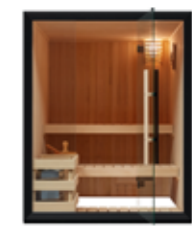

Onni
L 1600 x P 1600 x H 2000 mm

Page 39