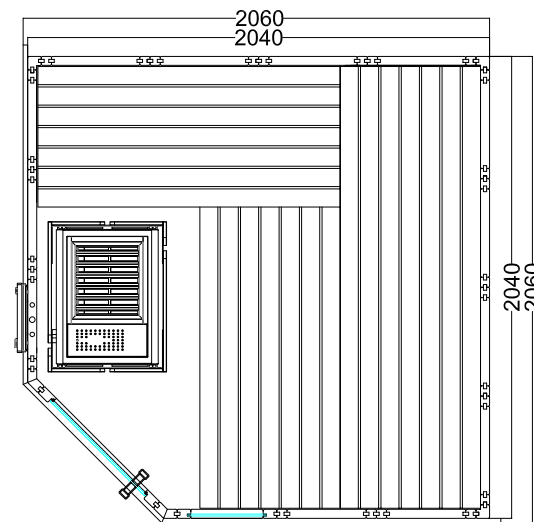

Product details:

- Dimensions 2080 x 2060 mm
- Door made of single pane safety glass (590 x 1915 x 8 mm)
- Single pane safety glass element, clear (674 x 1945 x 8 mm)
- 3 silicon cables 5 x 2.5 mm² for sauna heater
- 3 silicon cables 3 x 1.5 mm² for sauna light
- Assembly material and instructions

Product details:

- Dimensions 2340 x 2060 mm
- Door made of single pane safety glass (590 x 1915 x 8 mm) left or right hinged
- Single pane safety glass element, clear (346 x 1776 x 8 mm)
- 3 silicon cables 5 x 2.5 mm² for sauna heater
- 3 silicon cables 3 x 1.5 mm² for sauna light
- Assembly material and instructions

Recommended heating output: 7.5 – 9 kW
 Item no. COMFORT-C-L / 1-030-275
 Cabin height: 2040 mm
 Mirrored assembly option
 Person capacity: 5

Komfort Corner

Datasheet

Features:

- Cabin made of solid spruce
- Solid roof element with roof rim
- "Prestige" interior made of linden
 - 3 x 620 mm benches
 - 2 headrests
 - Ventilation slit
 - Backrests
 - Intermediate bench panel
 - Heater protection grille (W 530 x D 455 x H 750 mm)
 - Floor grid
 - Lamp with protection without bulb
- Optional:
 - LED set for coloured light in your cabin (item no. LED-KO-C / 1-053-366)

Product details:

- Dimensions 2060 x 2060 mm
- Door made of single pane safety glass (590 x 1915 x 8 mm) left or right hinged
- Single pane safety glass element, clear (346 x 1776 x 8 mm)
- 3 silicon cables 5 x 2.5 mm² for sauna heater
- 3 silicon cables 3 x 1.5 mm² for sauna light
- Assembly material and instructions