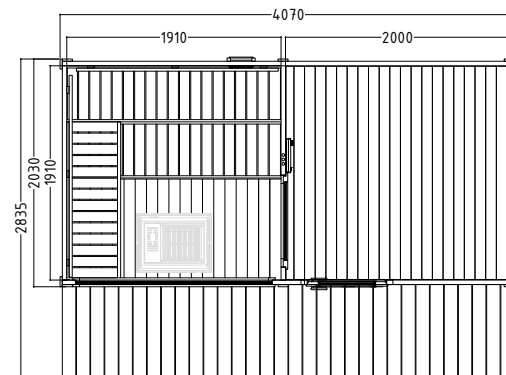

Recommended heating output:
9 – 10.5 kW
Item no. LAVA / 1-053-072
Ridge height 2600 mm
Inside height of sauna 2100 mm
Person capacity: 5

Scala Large

Datasheet

Features:

- With terrace and own lobby
- 40 mm solid spruce block planks with double groove
- 19 mm floor boards as base
- Impregnated base frame
- Roof overhang 300 mm at side and rear, 800 mm at front
- Double-glazed fixed window (1587 x 506 x 16 mm)
- Door made of single pane safety glass from the lobby into the sauna (590 x 1915 x 8 mm)
- Outer lockable wooden door with glass
- Linden interior fittings
 - 2 benches 600 mm wide, 1 bench 500 mm wide
 - 2 headrests & 2 backrests
 - Heater protection grille
 - Lamp with protection without bulb
- Optional:
 - LED set for coloured light in your cabin (item no. LED-SC-L / 1-053-379)

Product details:

- Dimensions 4070 x 2835 mm
- Door (706 x 1886 x 40 mm) right with double-glazed glass
- 3 silicon cables 5 x 2.5 mm² for sauna heater
- 3 silicon cables 3 x 1.5 mm² for sauna light
- Roofing felt and fixing material for initial roofing – final roofing on site
- Assembly material and instructions