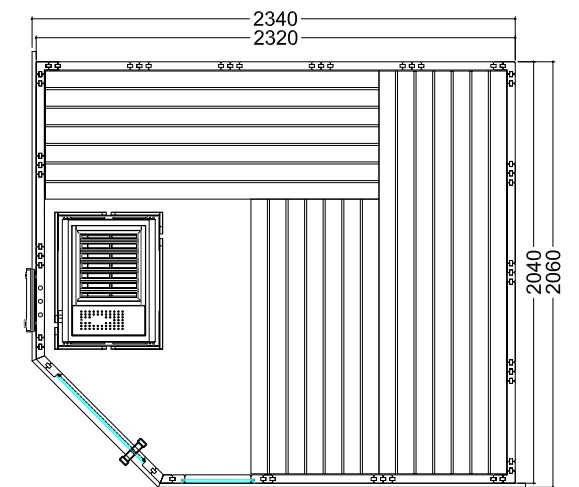

Product details:

- Dimensions 2340 x 2060 mm
- Door made of single pane safety glass (590 x 1915 x 8 mm) left or right hinged
- 3 silicon cables 5 x 2.5 mm² for sauna heater
- 3 silicon cables 3 x 1.5 mm² for sauna light
- Assembly material and instructions

Recommended heating output: 7.5 – 9 kW
 Item no. POLARIS-L / 1-030-277
 Cabin height: 2040 mm
 Mirrored assembly option
 Person capacity: 5

KOMFORT

Komfort Corner Large

Datasheet

Features:

- Cabin made of solid spruce
- Solid roof element with roof rim
- "Prestige" interior made of linden
 - 3 x 620 mm benches
 - 2 headrests
 - Ventilation slit
 - Backrests
 - Intermediate bench panel
 - Heater protection grille (W 550 x D 455 x H 750 mm)
 - Floor grid
 - Lamp with protection without bulb
- Optional:
 - LED set for colour light in your cabin (item no. LED-KO-C-L / 1-053-365)

Product details:

- Dimensions 2340 x 2060 mm
- Door made of single pane safety glass (590 x 1915 x 8 mm) left or right hinged
- Single pane safety glass element, clear (346 x 1776 x 8 mm)
- 3 silicon cables 5 x 2.5 mm² for sauna heater
- 3 silicon cables 3 x 1.5 mm² for sauna light
- Assembly material and instructions