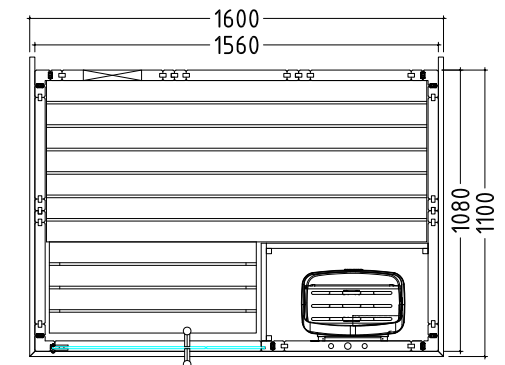

Product details:

- Dimensions 2060 x 2060 mm
- Doors made of single pane safety glass (680 x 1915 x 8 mm) left or right hinged
- Single pane safety glass element, clear (755 x 1945 x 8 mm)
- 3 silicon cables 5 x 2.5 mm² for sauna heater
- 3 silicon cables 3 x 1.5 mm² for sauna light
- Assembly material and instructions

Product details:

- Dimensions 2080 x 2060 mm
- Door made of single pane safety glass (590 x 1915 x 8 mm)
- Single pane safety glass element, clear (674 x 1945 x 8 mm)
- 3 silicon cables 5 x 2.5 mm² for sauna heater
- 3 silicon cables 3 x 1.5 mm² for sauna light
- Assembly material and instructions

Recommended heating output: 7.5 – 9 kW
 Item no. ALASKA-V / 1-040-132
 Cabin height: 2040 mm
 Mirrored assembly option
 Person capacity: 5

Alaska Mini

Datasheet

Features:

- Cabin made of solid spruce
- Solid roof element with roof rim
- "Prestige" interior made of linden
 - 1 x 620 mm bench, 1 x 350 mm footstep
 - 1 headrest
 - Ventilation slit
 - Backrests
 - Intermediate bench panel
 - Heater protection grille (W 625 x D 355 mm)
 - Lamp with protection without bulb
- Optional:
 - LED set for coloured light in your cabin (item no. LED-AL-M / 1-053-362)

Product details:

- Dimensions 1600 x 1100 mm
- Door made of single pane safety glass (590 x 1915 x 8 mm)
- Single pane safety glass element, clear (224 x 1945 x 8 mm)
- 3 silicon cables 5 x 2.5 mm² for sauna heater
- 3 silicon cables 3 x 1.5 mm² for sauna light
- Assembly material and instructions