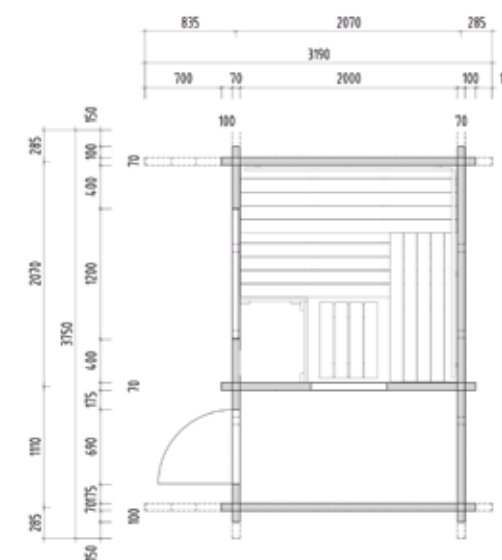

Product details:

- Dimensions 2080 x 1580 mm
- Door made of single pane safety glass (590 x 1915 x 8 mm) left or right hinged
- Single pane safety glass element, clear (506 x 1776 x 8 mm)
- 3 silicon cables 5 x 2.5 mm² for sauna heater
- 3 silicon cables 3 x 1.5 mm² for sauna light
- Assembly material and instructions

Product details:

- Dimensions 2052 x 2052 mm
- Door made of single pane safety glass (590 x 1915 x 8 mm) left or right hinged
- 3 silicon cables 5 x 2.5 mm² for sauna heater
- 3 silicon cables 3 x 1.5 mm² for sauna light
- Assembly material and instructions

GARDEN SAUNA

Lava

680 x 1980 mm

Optional

Datasheet

Features:

- Approx. 70 mm solid spruce block planks with double tongue and groove
- Separate lobby
- 19 mm floor boards as base
- Impregnated base frame
- Roof overhang 250 mm at side and rear, 800 mm at front
- Double-glazed fixed window (1190 x 690 x 70 mm)
- Door made of single pane safety glass from the lobby into the sauna
- Outer lockable wooden door with glass
- "Prestige" interior made of linden
 - 3 x 620 mm wide benches
 - 2 backrests
 - Intermediate bench panel
 - Heater protection grille
 - Lamp with protection without bulb
- Optional:
 - LED set for coloured light in your cabin (item no. LED-LAVA / 1-053-377)

Product details:

- Dimensions: Sauna 3450 x 2340 mm
Roof 3790 x 3240 mm
- Door (680 x 1980 mm), right hinge with double-glazed glass
- 3 silicon cables 5 x 2.5 mm² for sauna heater
- 3 silicon cables 3 x 1.5 mm² for sauna light
- Roofing felt and mounting material
- Assembly material and instructions