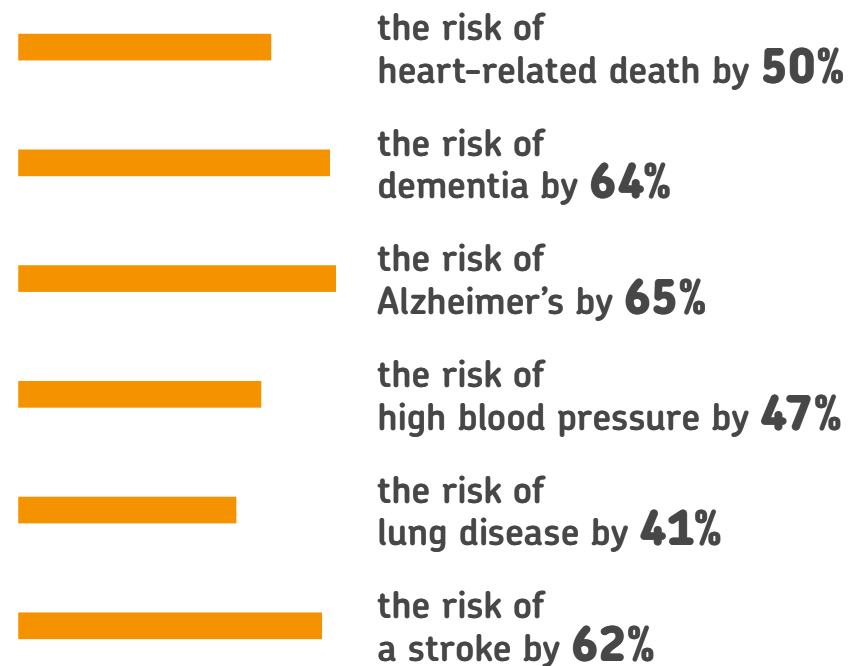

Heat has a noticeable effect on the body: ¹

- lowering blood pressure
- maintaining the flexibility of the blood vessels
- improving the function of the arteries
- reducing blood fats
- reducing inflammation

A VISIT TO THE SAUNA INCREASES THE HEART RATE AND IS COMPARABLE TO PLAYING SPORT. ¹

People who go to the sauna 4 to 7 times per week reduce: ¹

“Regular sauna use has been associated with a lower risk of heart disease, sudden cardiac death, high blood pressure and memory loss.”