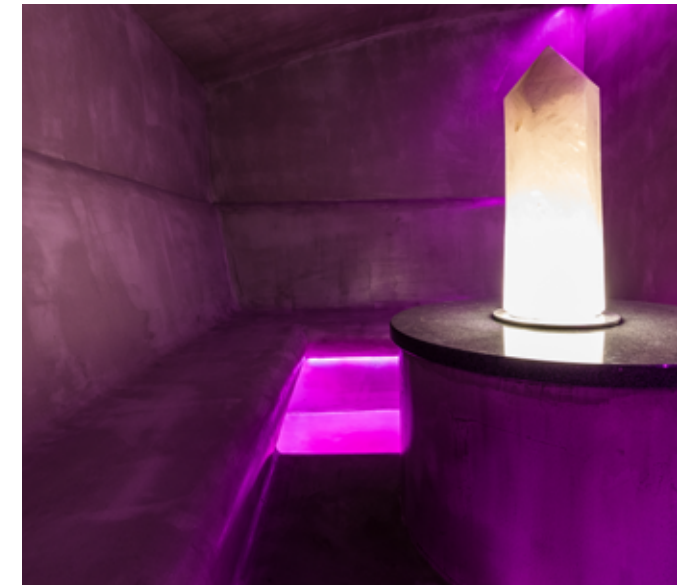

There are different types of sauna:

- Smoke sauna (original form)
- Traditional Finnish sauna
- Electrically heated sauna
- Wood-fired sauna
- Bio sauna
- Hybrid sauna

STEAM BATH

Steam baths are also hot and cause you to sweat. One difference between steam baths and saunas is the temperature. In a steam bath, the temperature is lower (45–55 °C) but the humidity is higher, at almost 100%. A steam bath can have especially positive health benefits for rheumatic complaints and cold symptoms.

There are also different types of steam bath:

- Traditional steam bath
- Herbal / aromatherapy
- Salt mist applications
- Hammam

INFRARED

With an infrared full spectrum radiator, you can bring the sun into your home. The temperature in an infrared cabin is 30 – 45 °C (according to ÖNORM M6219-4). The body does not have to expend extra energy to warm up or cool down.