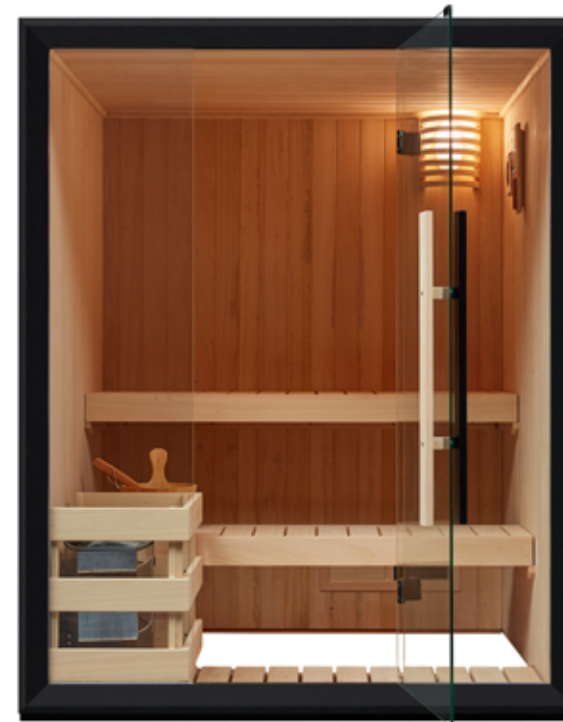

Onni

46 mm

590 x 1915 x 8 mm

Datasheet

Features:

- Element cabin made of abachi
- Black aluminium frame (for the glass front)
- Interior made of abachi
 - 2 benches (1 x 50 cm and 1x 40 cm)
 - Ventilation slide
 - Heater protection grille
 - Floor grid
- Lamp protection grille (incl. lamp)