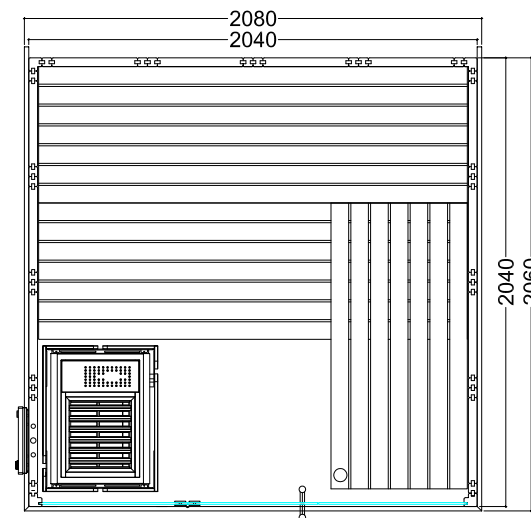

Recommended heating output: 3.6 kW
 Item no. ALASKA-MN-IR+ / 1-030-245
 Cabin height: 2040 mm
 Mirrored assembly option
 Person capacity: 2

Alaska Corner

Datasheet

Features:

- Cabin made of solid spruce
- Solid roof element with roof rim
- "Prestige" interior made of linden
 - 3 x 620 mm benches
 - 2 headrests
 - Ventilation slit
 - Backrests
 - Intermediate bench panel
 - Heater protection grille (W 530 x D 455 x H 750 mm)
 - Floor grid
 - Lamp with protection without bulb
- Optional:
 - LED set for coloured light in your cabin (item no. LED-AL-C / 1-053-360)

Product details:

- Dimensions 2060 x 2060 mm
- Doors made of single pane safety glass (680 x 1915 x 8 mm) left or right hinged
- Single pane safety glass element, clear (755 x 1945 x 8 mm)
- 3 silicon cables 5 x 2.5 mm² for sauna heater
- 3 silicon cables 3 x 1.5 mm² for sauna light
- Assembly material and instructions

Recommended heating output: 7.5 – 9 kW
 Item no. ALASKA-C / 1-030-269
 Cabin height: 2040 mm
 Mirrored assembly option
 Person capacity: 5

Alaska View

Datasheet

Features:

- Cabin made of solid spruce
- Solid roof element with roof rim
- "Prestige" interior made of linden
 - 3 x 620 mm benches
 - 2 headrests
 - Ventilation slit
 - Backrests
 - Intermediate bench panel
 - Heater protection grille (W 530 x D 455 x H 750 mm)
 - Floor grid
 - Lamp with protection without bulb
- Optional:
 - LED set for coloured light in your cabin (item no. LED-AL-V / 1-053-361)

Product details:

- Dimensions 2080 x 2060 mm
- Door made of single pane safety glass (590 x 1915 x 8 mm)
- Single pane safety glass element, clear (674 x 1945 x 8 mm)
- 3 silicon cables 5 x 2.5 mm² for sauna heater
- 3 silicon cables 3 x 1.5 mm² for sauna light
- Assembly material and instructions