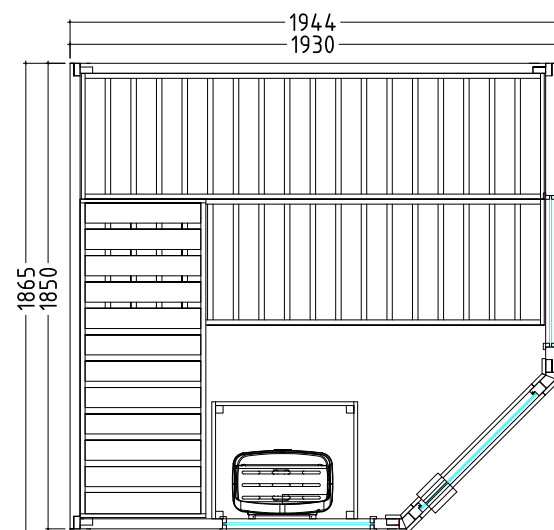

Recommended heating output: 7.5 – 9 kW
Item no. BASIC-C / 1-048-896
Cabin height: 2040 mm
Person capacity: 5