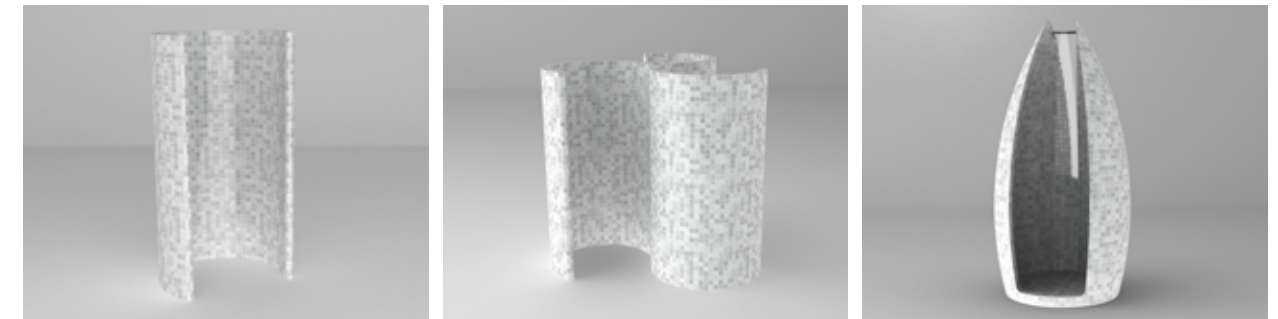

sentiotec Spa Modules for your wellness area.

Showers are part of every wellness area. The sentiotec Spa Module showers make it easy and straightforward to plan and install your showers. Snail shaped showers or round ones, with or without curves, our modules let you structure your wellness area individually, even at home.

We currently offer 3 different models:

- "Round" shower - 2100 mm high
- "Snail" shower - 2100 mm high
- "Tulip" shower - 2500 mm high
- Customised models available