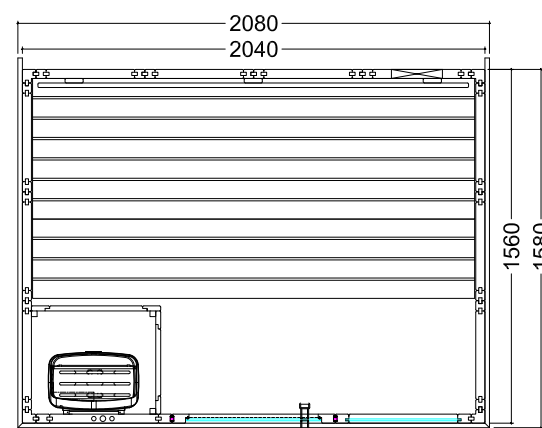

Product details:

- Dimensions 2060 x 2060 mm
- Door made of single pane safety glass (680 x 1915 x 8 mm) left or right hinged
- Single pane safety glass element, clear (755 x 1945 x 8 mm)
- 2 IR red-light, full-spectrum radiators, each 350 W (incl. wooden backrest)
- Control unit for infrared radiators (1 circuit)
- 3 silicon cables 5 x 2.5 mm² for sauna heater
- 3 silicon cables 3 x 1.5 mm² for sauna lamp
- Assembly material and instructions

Product details:

- Dimensions 2080 x 2060 mm
- Door made of single pane safety glass (590 x 1915 x 8 mm) left or right hinged
- Single pane safety glass element, clear (506 x 1776 x 8 mm)
- 3 silicon cables 5 x 2.5 mm² for sauna heater
- 3 silicon cables 3 x 1.5 mm² for sauna light
- Assembly material and instructions

Recommended heating output: 7.5 – 9 kW
 Item no. COMFORT-L / 1-030-273
 Cabin height: 2040 mm
 Mirrored assembly option
 Person capacity: 5

Komfort Small

Datasheet

Features:

- Cabin made of solid spruce
- Solid roof element with roof rim
- "Prestige" interior made of linden
 - 2 benches (1 x 620 mm and 1 x 530 mm)
 - 1 headrest
 - Ventilation slit
 - Backrests
 - Intermediate bench panel
 - Heater protection grille (W 550 x D 455 x H 750 mm)
 - Floor grid
 - Lamp with protection without bulb
- Optional:
 - LED set for coloured light in your cabin (item no. LED-KO-S / 1-053-368)

Product details:

- Dimensions 2080 x 1580 mm
- Door made of single pane safety glass (590 x 1915 x 8 mm) left or right hinged
- Single pane safety glass element, clear (506 x 1776 x 8 mm)
- 3 silicon cables 5 x 2.5 mm² for sauna heater
- 3 silicon cables 3 x 1.5 mm² for sauna light
- Assembly material and instructions