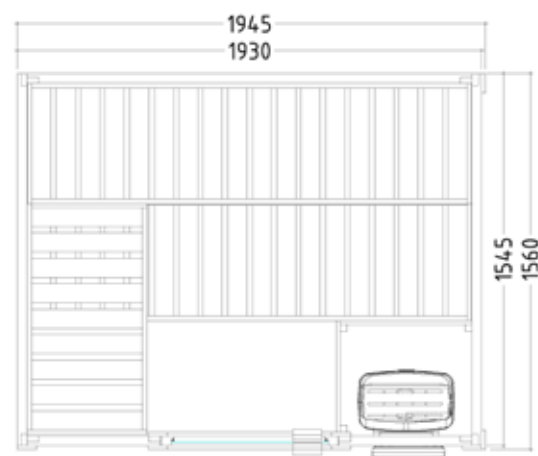

Recommended heating output: 7.5 – 9 kW
 Item no. ALASKA-V / 1-040-132
 Cabin height: 2040 mm
 Mirrored assembly option
 Person capacity: 5

Alaska Mini

Datasheet

Features:

- Cabin made of solid spruce
- Solid roof element with roof rim
- "Prestige" interior made of linden
 - 1 x 620 mm bench, 1 x 350 mm footstep
 - 1 headrest
 - Ventilation slit
 - Backrests
 - Intermediate bench panel
 - Heater protection grille (W 625 x D 355 mm)
 - Lamp with protection without bulb
- Optional:
 - LED set for coloured light in your cabin (item no. LED-AL-M / 1-053-362)

Product details:

- Dimensions 1945 x 1865 mm
- Door made of single pane safety glass (647 x 1695 x 8 mm) left or right hinged
- 3 silicon cables 5 x 2.5 mm² for sauna heater
- 3 silicon cables 3 x 1.5 mm² for sauna light
- Assembly material and instructions

Recommended heating output: 7.5 – 9 kW
 Item no. BASIC-L / 1-030-306
 Cabin height: 2040 mm
 Mirrored assembly option
 Person capacity: 5

Basic Medium

Datasheet

Features:

- Cabin made of solid spruce
- Roof element
- "Wellfun" interior made of linden
 - 3 x 500 mm wide benches
 - 1 headrest
 - Ventilation slit
 - Heater protection grille (W 550 x D 450 x H 730 mm)
 - Lamp protection with lamp, no bulb
- Optional:
 - LED set for coloured light in your cabin (item no. LED-BA-M / 1-053-374)

Product details:

- Dimensions 1945 x 1560 mm
- Door made of single pane safety glass (647 x 1695 x 8 mm) left or right hinged
- 3 silicon cables 5 x 2.5 mm² for sauna heater
- 3 silicon cables 3 x 1.5 mm² for sauna light
- Assembly material and instructions