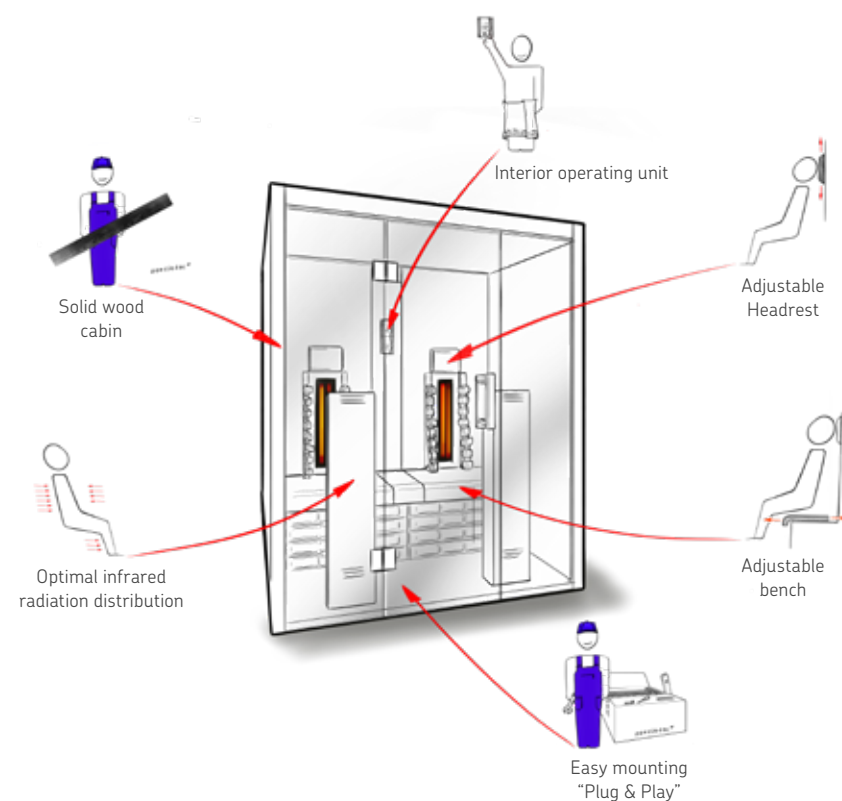

MiniMy

Features:

- Sauna cabin dimensions: 1030 x 1250 x 2020 mm (WxDxH)
- IR control unit (PRO D Infra) with 2 dimmable heating circuits, IR plate can also be connected
- Dimmable LED lighting (warm white)
- 1x 350 W ECO full-spectrum radiators (back)
- 1x 500 W ECO full-spectrum radiators (front)
- 1x 100 W infrared heat plate (for calves)
- 1x vent (round) – available as an option: Fan
- 1x soapstone bowl for sauna fragrances
- Infrared radiation with glass: A 24%, B 55%, C 21%
- Single pane safety glass element, clear
- Door made of single pane safety glass incl. wooden handle (590 x 1915 x 8 mm)
- 1 ergonomic backrest

Product details:

- Capacity: 1 people
- Sauna size: 1030 mm x 1250 mm
- Room length: 1150 mm

Item no. MINIMY-120-B, 1-045-570

Item no. MINIMY-120-B, 1-045-570
Cabin height: 2020 mm
Person capacity: 1