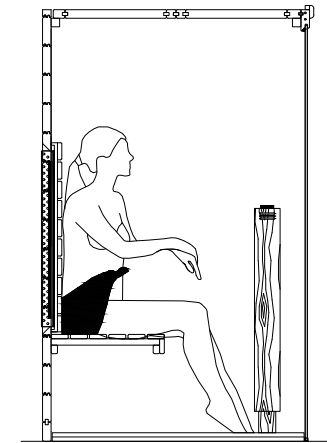

■ Style IR cabin made to measure