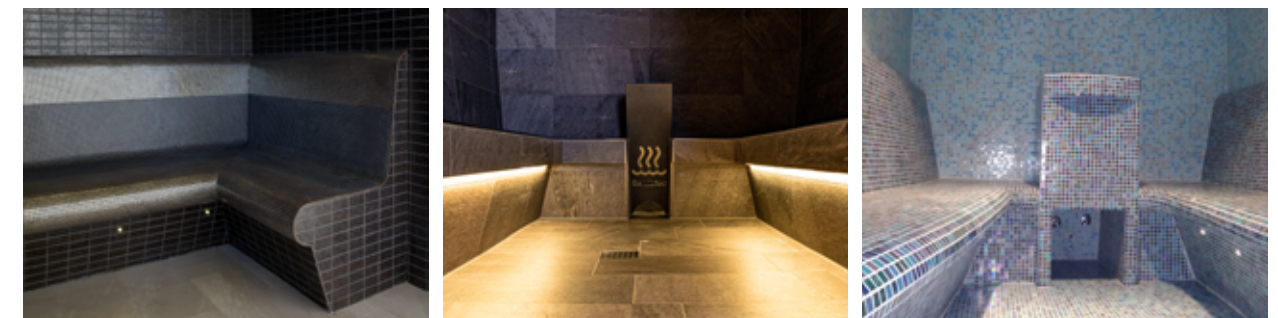

sentiotec Spa Module benches aren't just comfortable but also stylish.

It doesn't matter how long and wide your steam bath is, we can adapt the size to your individual requirements. They are easy to tile to suit your requirements. Tiles are not included – please explore your creativity!