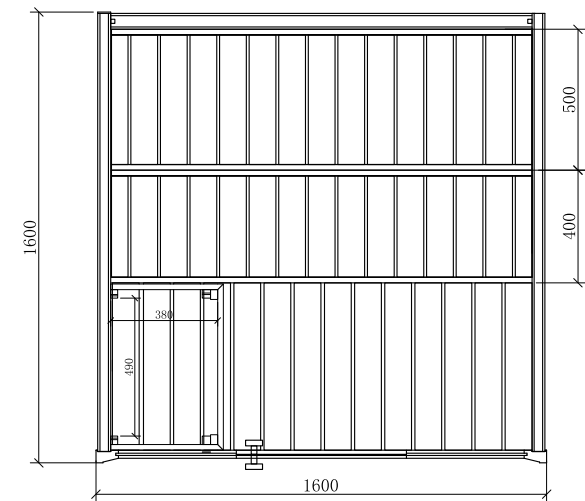

Recommended heating output: 7.5 – 9 kW
Item no. S-ONNI-160-160, 1-053-080
Cabin height: 2000 mm
Person capacity: 4