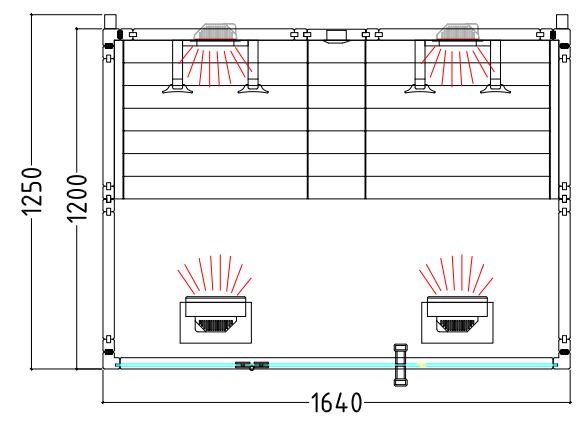

-  40 mm
- 
-  230 V AC
- 
- 
-  590 x 1915 x 8 mm
- 
- 

Datasheet

Features:

- Sauna cabin dimensions: 1640 x 1250 x 2020 mm (WxDxH)
- Door made of single pane safety glass incl. wooden handle (590 x 1915 x 8 mm)
- Single pane safety glass element, clear (2x 474 x 1945 x 8 mm)
- IR control unit (PRO D Infra) with 2 dimmable heating circuits, IR plates can also be connected
- Dimmable LED lighting (warm white)
- 2x 350 W ECO full-spectrum radiators (back)
- 2x 500 W ECO full-spectrum radiators (front)
- 2x 100 W infrared heat plates (for calves)
- 1x vent (round) – available as an option: Fan
- 2x soapstone bowl for sauna fragrance oils
- Infrared radiation with glass: A 24%, B 55%, C 21%
- 2 ergonomic backrests
- Individually adjustable benches

Product details:

- Sauna size: 1640 mm x 1250 mm
- Room length: 1200 mm

Item no. VITAMY-164-B, 1-037-765
 Cabin height: 2020 mm
 Person capacity: 2

MiniMy

Datasheet

Features:

- Sauna cabin dimensions: 1030 x 1250 x 2020 mm (WxDxH)
- IR control unit (PRO D Infra) with 2 dimmable heating circuits, IR plate can also be connected
- Dimmable LED lighting (warm white)
- 1x 350 W ECO full-spectrum radiators (back)
- 1x 500 W ECO full-spectrum radiators (front)
- 1x 100 W infrared heat plate (for calves)
- 1x vent (round) – available as an option: Fan
- 1x soapstone bowl for sauna fragrances
- Infrared radiation with glass: A 24%, B 55%, C 21%
- Single pane safety glass element, clear
- Door made of single pane safety glass incl. wooden handle (590 x 1915 x 8 mm)
- 1 ergonomic backrest