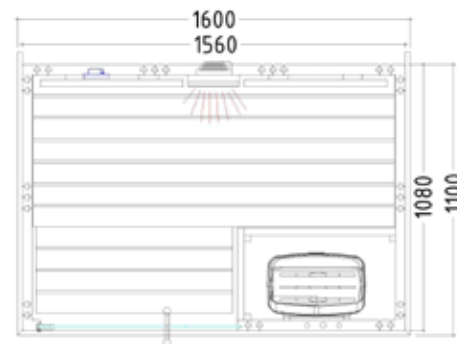

Product details:

- Dimensions 2060 x 2060 mm
- Door made of single pane safety glass (680 x 1915 x 8 mm) left or right hinged
- Single pane safety glass element, clear (755 x 1945 x 8 mm)
- 2 IR red-light, full-spectrum radiators, each 350 W (incl. wooden backrest)
- Control unit for infrared radiators (1 circuit)
- 3 silicon cables 5 x 2.5 mm² for sauna heater
- 3 silicon cables 3 x 1.5 mm² for sauna lamp
- Assembly material and instructions

Recommended heating output: 7.5 – 9 kW
 Item no. ALASKA-C-IR+ / 1-030-267
 Cabin height: 2040 mm
 Mirrored assembly option
 Person capacity: 5

Alaska Mini Infra+

Datasheet

Features:

- Cabin made of solid spruce
- Solid roof element with roof rim
- "Prestige" interior made of linden
 - 1 x 620 mm bench, 1 x 350 mm footstep
 - 1 headrest
 - Ventilation slit
 - Backrests
 - Intermediate bench panel
 - Heater protection grille (W 625 x D 355 mm)
 - Lamp with protection without bulb
- Optional:
 - LED set for coloured light in your cabin (item no. LED-AL-M-IR / 1-053-359)

Product details:

- Dimensions 1600 x 1100 mm
- Door made of single pane safety glass (590 x 1915 x 8 mm)
- Single pane safety glass element, clear (365 x 1945 x 8 mm)
- 1 IR red-light, full-spectrum radiator, 350 W (incl. wooden backrest)
- Control unit for infrared radiator (1 circuit)
- 3 silicon cables 5 x 2.5 mm² for sauna heater
- 3 silicon cables 3 x 1.5 mm² for sauna light
- Assembly material and instructions