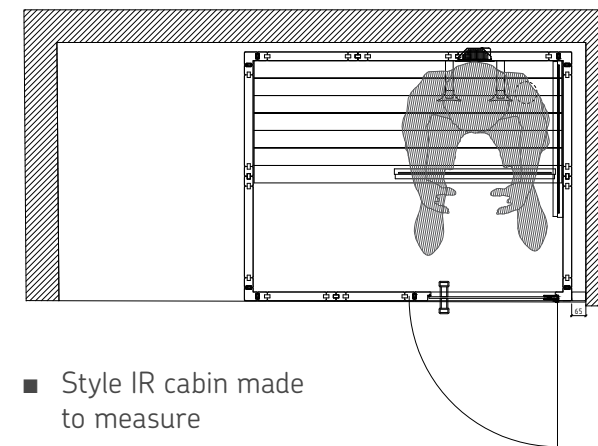

■ Style IR cabin made to measure

■ Style IR cabin made to measure

■ Carat IR cabin made to measure

STEAM BATHS

CUSTOM-MADE SAUNAS

<i>Spa modules</i>	74
<i>Showers & benches</i>	75
<i>Relax module, door & lighting</i>	76