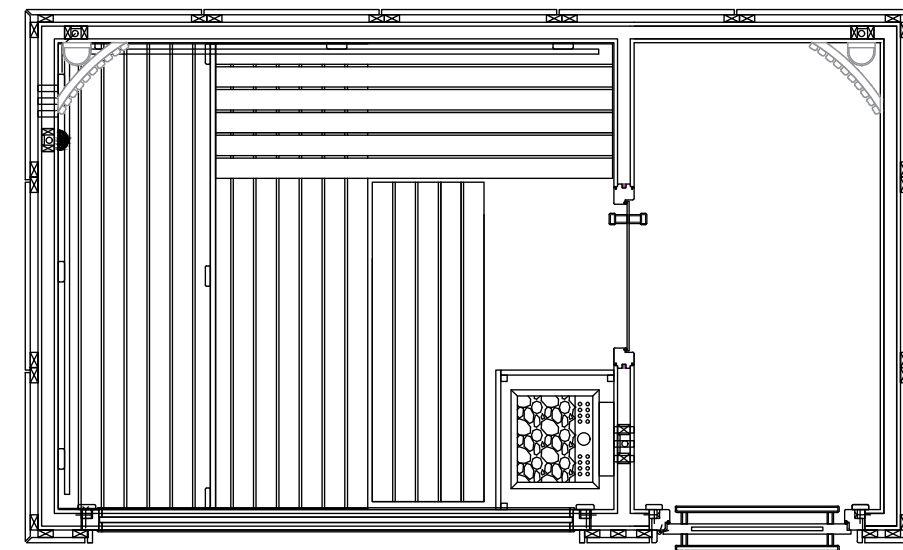

Sauna cabins for the garden

Element and solid wood sauna

Solid cabin "Style 70 Outdoor"

Basic configuration:

- 50 or 80 mm insulation (element cabin)
- Lockable wooden door with glass insert
- 19 mm floor boards as base
- Impregnated base frame
- Prestige interior made of linden
- Benches
- Headrests
- Backrests
- Bench screen

Element cabin "Alpina Outdoor"

- Ventilation slide
- Heater protection grille
- Floor grid
- Lamp protection with lamp, no bulb
- Roofing felt and mounting material
- On-site roof covering
- Rhomboid cladding 20 mm in spruce incl. façade with rear ventilation or with the on-site décor option

Dimensions:

- With an individual height and variable floor space
- Floor plan max. 5 x 3.5 m
- the lobby can be adapted individually

This way to the enquiry form:

Element cabin: Interior woods and façades:

Element cabin: Rhomboid cladding colour options*: