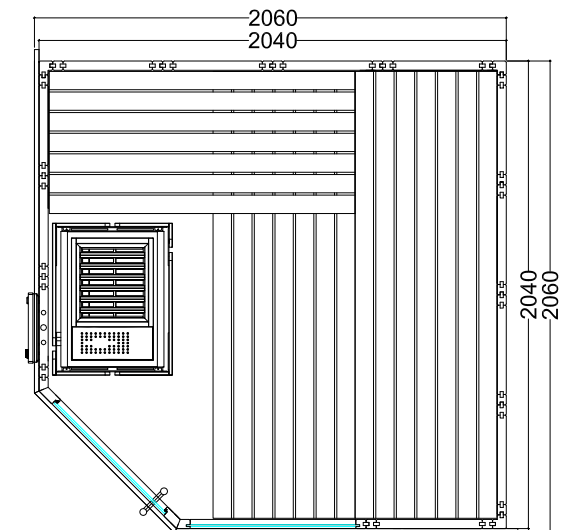

Product details:

- Dimensions 1600 x 1100 mm
- Door made of single pane safety glass (590 x 1915 x 8 mm)
- Single pane safety glass element, clear (365 x 1945 x 8 mm)
- 1 IR red-light, full-spectrum radiator, 350 W (incl. wooden backrest)
- Control unit for infrared radiator (1 circuit)
- 3 silicon cables 5 x 2.5 mm² for sauna heater
- 3 silicon cables 3 x 1.5 mm² for sauna light
- Assembly material and instructions

Recommended heating output: 3.6 kW
 Item no. ALASKA-MN-IR+ / 1-030-245
 Cabin height: 2040 mm
 Mirrored assembly option
 Person capacity: 2

Alaska Corner

Datasheet

Features:

- Cabin made of solid spruce
- Solid roof element with roof rim
- "Prestige" interior made of linden
 - 3 x 620 mm benches
 - 2 headrests
 - Ventilation slit
 - Backrests
 - Intermediate bench panel
 - Heater protection grille (W 530 x D 455 x H 750 mm)
 - Floor grid
 - Lamp with protection without bulb
- Optional:
 - LED set for coloured light in your cabin (item no. LED-AL-C / 1-053-360)

Product details:

- Dimensions 2060 x 2060 mm
- Doors made of single pane safety glass (680 x 1915 x 8 mm) left or right hinged
- Single pane safety glass element, clear (755 x 1945 x 8 mm)
- 3 silicon cables 5 x 2.5 mm² for sauna heater
- 3 silicon cables 3 x 1.5 mm² for sauna light
- Assembly material and instructions