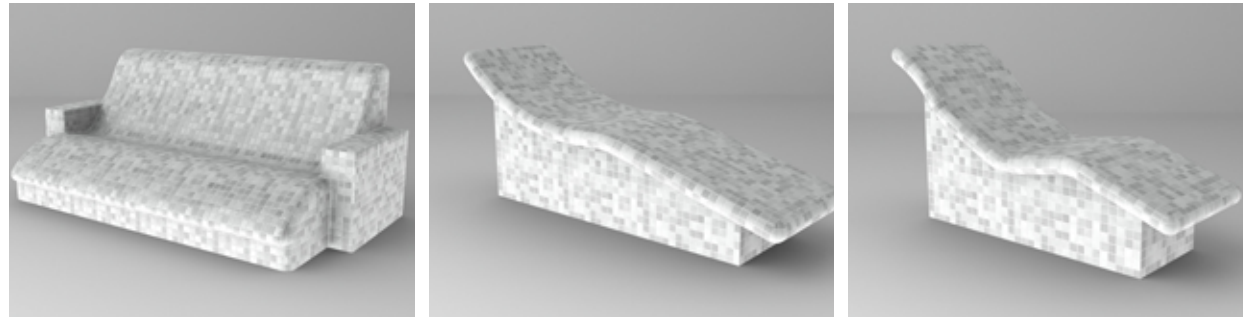

It doesn't matter how long and wide your steam bath is, we can adapt the size to your individual requirements. They are easy to tile to suit your requirements. Tiles are not included – please explore your creativity!

We currently offer five different benches:

- Bench Basic without backrest
- Bank Basic
- Bank Basic 1
- Bank Basic 2
- Bank DeLuxe

Custom-made Spa Modules

Steam baths made to measure

Relax modules

Relax modules will tempt you to take a break. The lightweight modules can be placed wherever you like, and be tiled individually. (Tiles are not included – please explore your creativity!)

We currently offer 3 different types of relax modules:

- “Relax”
- “Sleep”
- “Couch”
- All our relax modules are available with or without integrated electric heating.

Door with aluminium frame

The door with an aluminium frame is an excellent solution for steam baths. They were specifically developed for steam bath conditions. They create a uniform appearance throughout your entire wellness area. The glass door is made of 8 mm thick safety glass.