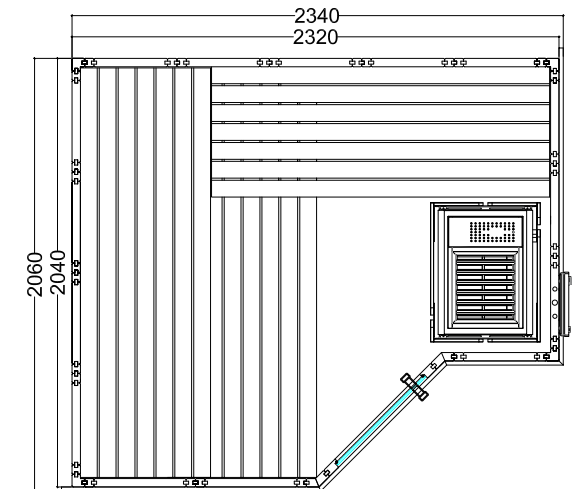

Recommended heating output: 7.5 – 9 kW
Item no. POLARIS-L / 1-030-277
Cabin height: 2040 mm
Mirrored assembly option
Person capacity: 5