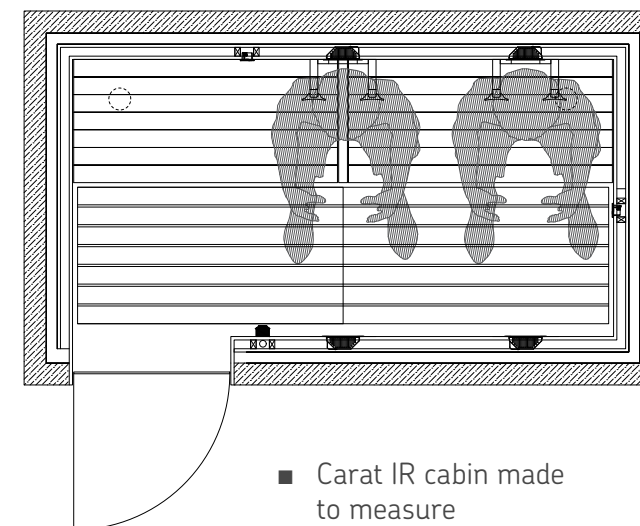

Optional equipment: deep infrared warmth

- Infrared full spectrum radiator, control unit, frame and installation

- Infrared heating plates

Ergonomic infrared backrest

- Available in 2 types of wood (light and dark)

■ Style IR cabin made to measure

■ Style IR cabin made to measure

■ Carat IR cabin made to measure

STEAM BATHS

CUSTOM-MADE SAUNAS

<i>Spa modules</i>	74
<i>Showers & benches</i>	75
<i>Relax module, door & lighting</i>	76

Custom-made Spa Modules

Steam baths made to measure

sentiotec Spa Modules for your wellness area.

The Spa Modules allow you to have your dream steam bath configured by us; from the walls to the interior fittings. The compact design allows them to be customised for small spaces and makes the modules quick and easy to install. Showers and pools won't be a problem for the flexible modules made of extruded polystyrene (XPS) either.