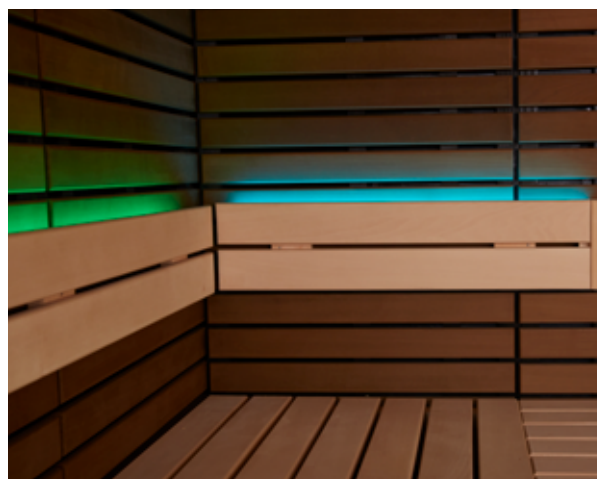

Where there is light, there must also be sound!

Good sound quality in your sauna is guaranteed with the smart solutions from sentiotec. Even operating your sauna by voice control is no longer a dream of the future and can be made reality in your dream sauna.