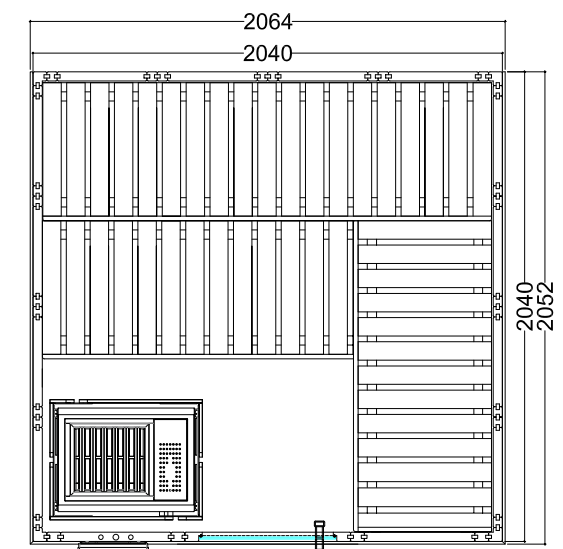

Product details:

- Dimensions 2080 x 2060 mm
- Door made of single pane safety glass (590 x 1915 x 8 mm)
- Single pane safety glass element, clear (674 x 1945 x 8 mm)
- 3 silicon cables 5 x 2.5 mm² for sauna heater
- 3 silicon cables 3 x 1.5 mm² for sauna light
- Assembly material and instructions

Product details:

- Dimensions 2052 x 2052 mm
- Door made of single pane safety glass (590 x 1915 x 8 mm) left or right hinged
- 3 silicon cables 5 x 2.5 mm² for sauna heater
- 3 silicon cables 3 x 1.5 mm² for sauna light
- Assembly material and instructions

Recommended heating output: 7.5 – 9 kW
 Item no. WELLFUN-C / 1-030-303
 Cabin height: 2040 mm
 Mirrored assembly option
 Person capacity: 5

Wellfun Large

Datasheet

Features:

- Cabin made of solid spruce
- Solid roof element with roof rim
- "Wellfun" interior made of linden
 - 3 x 600 mm benches
 - 2 headrests
 - Ventilation slit
 - Backrests
 - Intermediate bench panel
 - Heater protection grille (W 550 x D 455 x H 750 mm)
 - Floor grid
 - Lamp with protection without bulb
- Optional:
 - LED set for coloured light in your cabin (item no. LED-WE-L / 1-053-370)

Product details:

- Dimensions 2064 x 2052 mm
- Door made of single pane safety glass (590 x 1915 x 8 mm) left or right hinged
- 3 silicon cables 5 x 2.5 mm² for sauna heater
- 3 silicon cables 3 x 1.5 mm² for sauna light
- Assembly material and instructions