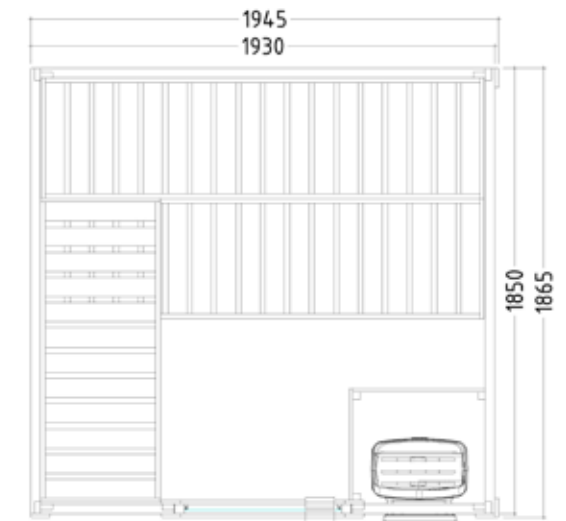

Product details:

- Dimensions 2340 x 2060 mm
- Door made of single pane safety glass (590 x 1915 x 8 mm) left or right hinged
- 3 silicon cables 5 x 2.5 mm² for sauna heater
- 3 silicon cables 3 x 1.5 mm² for sauna light
- Assembly material and instructions

Product details:

- Dimensions 1944 x 1865 mm
- Door made of single pane safety glass (647 x 1695 x 8 mm) left or right hinged
- 3 silicon cables 5 x 2.5 mm² for sauna heater
- 3 silicon cables 3 x 1.5 mm² for sauna light
- Assembly material and instructions

Basic Large

Datasheet

Features:

- Cabin made of solid spruce
- Roof element
- "Basic" interior made of spruce
 - 3 x 500 mm wide benches
 - 1 headrest
 - Ventilation slit
 - Heater protection grille (W 550 x D 450 x H 730 mm)
 - Lamp protection with lamp, no bulb
- Optional:
 - LED set for coloured light in your cabin (item no. LED-BA-L / 1-053-373)

Product details:

- Dimensions 1945 x 1865 mm
- Door made of single pane safety glass (647 x 1695 x 8 mm) left or right hinged
- 3 silicon cables 5 x 2.5 mm² for sauna heater
- 3 silicon cables 3 x 1.5 mm² for sauna light
- Assembly material and instructions