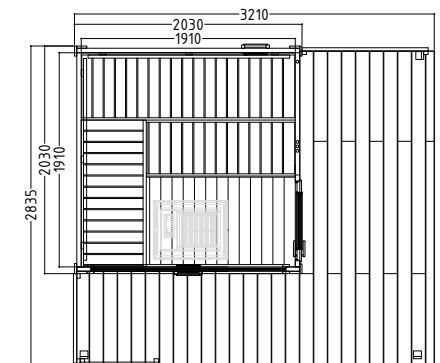

Product details:

- Dimensions 1450 x 1450 mm
- Door made of single pane safety glass (590 x 1915 x 8 mm) left or right hinged
- 3 silicon cables 5 x 2.5 mm² for sauna heater
- 3 silicon cables 3 x 1.5 mm² for sauna light
- Assembly material and instructions

Product details:

- Dimensions 4070 x 2835 mm
- Door (706 x 1886 x 40 mm) right with double-glazed glass
- 3 silicon cables 5 x 2.5 mm² for sauna heater
- 3 silicon cables 3 x 1.5 mm² for sauna light
- Roofing felt and fixing material for initial roofing – final roofing on site
- Assembly material and instructions

Product details:

- Dimensions 3210 x 2835 mm
- Door (706 x 1886 x 40 mm) left with double-glazed glass
- 3 silicon cables 5 x 2.5 mm² for sauna heater
- 3 silicon cables 3 x 1.5 mm² for sauna light
- Roofing felt and fixing material for initial roofing – final roofing on site
- Assembly material and instructions