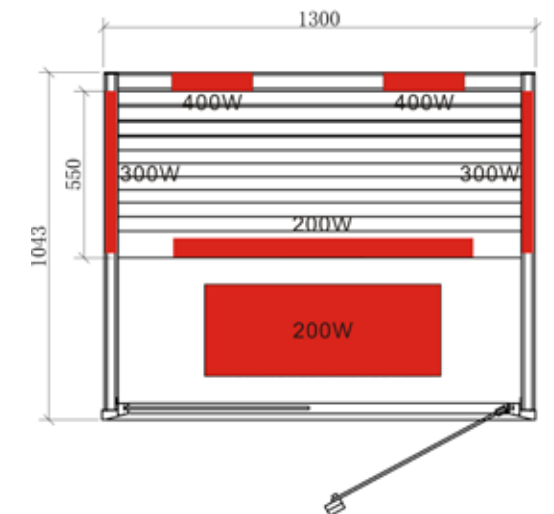

-  40 mm
- 
-  230 V AC
- 
- 
-  590 x 1915 x 8 mm
- 
- 

Datasheet

Features:

- Sauna cabin dimensions: 1640 x 1250 x 2020 mm (WxDxH)
- Door made of single pane safety glass incl. wooden handle (590 x 1915 x 8 mm)
- Single pane safety glass element, clear (2x 474 x 1945 x 8 mm)
- IR control unit (PRO D Infra) with 2 dimmable heating circuits, IR plates can also be connected
- Dimmable LED lighting (warm white)
- 2x 350 W ECO full-spectrum radiators (back)
- 2x 500 W ECO full-spectrum radiators (front)
- 2x 100 W infrared heat plates (for calves)
- 1x vent (round) – available as an option: Fan
- 2x soapstone bowl for sauna fragrance oils
- Infrared radiation with glass: A 24%, B 55%, C 21%
- 2 ergonomic backrests
- Individually adjustable benches

Venus Vital

Datasheet

Features:

- Dimensions: 1286 x 907 x 1900 mm (WxDxH)
- Hemlock on inside and outside
- With adjustable heating elements
- Bench made of hemlock

Product details:

- Door made of single pane safety glass (572 x 1725 x 6 mm)
- 2x IR red-light full-spectrum radiators 400 W (back)
- 2x 250 W heat plates (side)
- 1x 300 W heat plate (calves)
- 2x 100 W heat plates (floor)
- Interior digital control unit
- Colour light (7 colours, 2 programs)
- Fan
- Door hinge on right
- Infrared radiation with glass: A 9%, B 24%, C 67%

Onni Small

46 mm 230 V AC 592 x 1866 x 6 mm

Datasheet

Features:

- Element cabin made of abachi
- Dimensions: 1300 x 1043 x 2000 mm
- 2x 400 W IR red-light full-spectrum radiators dimmable (back)
- 2x 300 W heat plates (side)
- 1x 200 W heat plate (calves)
- 1x 200 W heat plates (floor)
- Aspen wood
- Interior digital control unit
- Reading light
- Coloured light
- Radio and MP3 player (USB port and Bluetooth)
- Door hinge on right
- Infrared radiation with glass: A 5 %, B 24 %, C 71 %