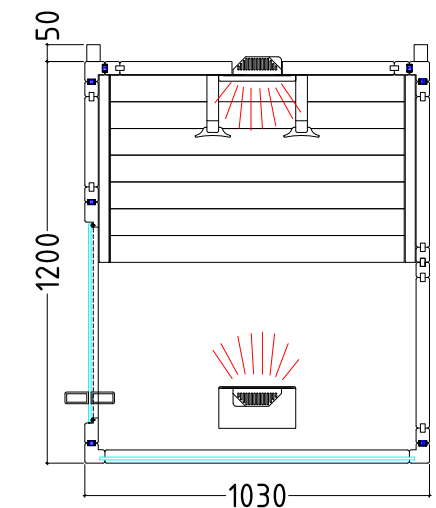

Item no. MINIMY-120-B, 1-045-570
Cabin height: 2020 mm
Person capacity: 1