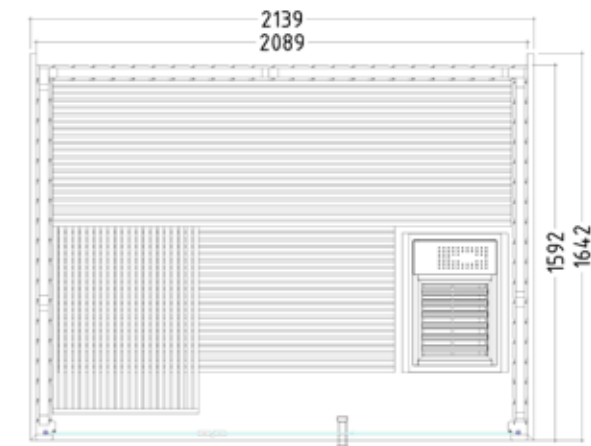

Product details:

- Dimensions 2139 x 2152 mm
- Door made of single pane safety glass (590 x 1915 x 8 mm) left or right hinged
- Single pane safety glass elements, clear (694 x 1952 x 8 mm)
- 12.5 mm sturdy tongue and groove boards
- 3 silicon cables 5 x 2.5 mm² for sauna heater
- 3 silicon cables 3 x 1.5 mm² for sauna light
- Assembly material and instructions

Recommended heating output: 7.5 – 9 kW
 Item no. PANORAMA-L / 1-038-850
 Cabin height: 2010 mm
 Mirrored assembly option
 Person capacity: 5

Panorama Small

Datasheet

Features:

- Element cabin made of spruce
- Roof element with roof rim
- "Panorama" interior made of linden
 - 3 x 620 mm benches
 - 2 headrests
 - Ventilation slit
 - Backrests
 - Intermediate bench panel
 - Heater protection grille (W 526 x D 455 x H 580 mm)
 - Floor grid
 - Lamp with protection without bulb
- Optional:
 - LED set for coloured light in your cabin (item no. LED-PA-S / 1-053-376)

Product details:

- Dimensions 2139 x 1642 mm
- Door made of single pane safety glass (590 x 1915 x 8 mm) left or right hinged
- Single pane safety glass elements, clear (694 x 1952 x 8 mm)
- 12.5 mm sturdy tongue and groove boards
- 3 silicon cables 5 x 2.5 mm² for sauna heater
- 3 silicon cables 3 x 1.5 mm² for sauna light
- Assembly material and instructions