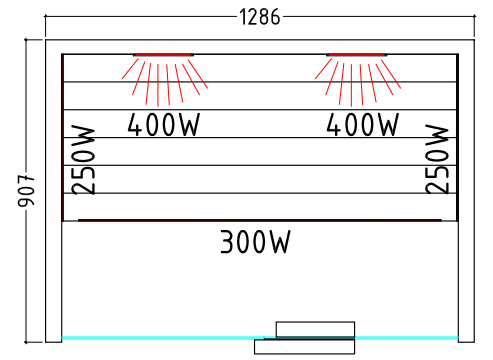

Venus Vital

Datasheet

Features:

- Dimensions: 1286 x 907 x 1900 mm (WxDxH)
- Hemlock on inside and outside
- With adjustable heating elements
- Bench made of hemlock

Product details:

- Door made of single pane safety glass (572 x 1725 x 6 mm)
- 2x IR red-light full-spectrum radiators 400 W (back)
- 2x 250 W heat plates (side)
- 1x 300 W heat plate (calves)
- 2x 100 W heat plates (floor)
- Interior digital control unit
- Colour light (7 colours, 2 programs)
- Fan
- Door hinge on right
- Infrared radiation with glass: A 9%, B 24%, C 67%