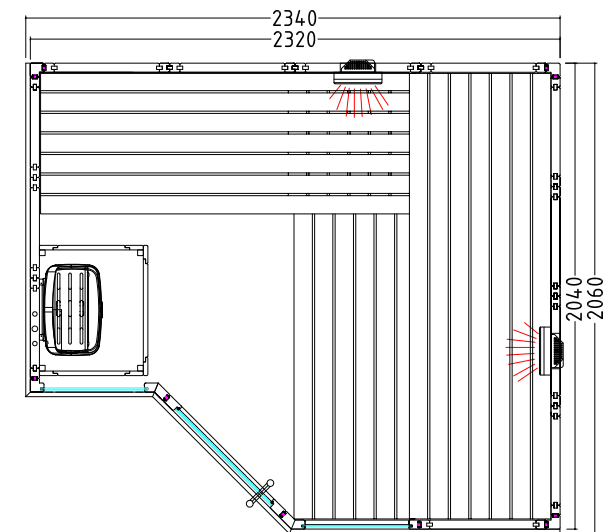

Recommended heating output: 7.5 – 9 kW
Item no. ALASKA-IR+ / 1-030-271
Cabin height: 2040 mm
Mirrored assembly option
Person capacity: 5