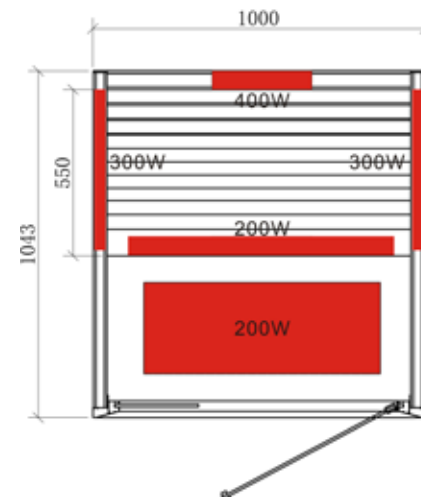

-  40 mm
- 
-  230 V AC
- 
- 
-  590 x 1915 x 8 mm
- 
- 

Datasheet

Features:

- Sauna cabin dimensions: 1640 x 1250 x 2020 mm (WxDxH)
- Door made of single pane safety glass incl. wooden handle (590 x 1915 x 8 mm)
- Single pane safety glass element, clear (2x 474 x 1945 x 8 mm)
- IR control unit (PRO D Infra) with 2 dimmable heating circuits, IR plates can also be connected
- Dimmable LED lighting (warm white)
- 2x 350 W ECO full-spectrum radiators (back)
- 2x 500 W ECO full-spectrum radiators (front)
- 2x 100 W infrared heat plates (for calves)
- 1x vent (round) – available as an option: Fan
- 2x soapstone bowl for sauna fragrance oils
- Infrared radiation with glass: A 24%, B 55%, C 21%
- 2 ergonomic backrests
- Individually adjustable benches

Venus Vital

Datasheet

Features:

- Dimensions: 1286 x 907 x 1900 mm (WxDxH)
- Hemlock on inside and outside
- With adjustable heating elements
- Bench made of hemlock

Product details:

- Door made of single pane safety glass (572 x 1725 x 6 mm)
- 2x IR red-light full-spectrum radiators 400 W (back)
- 2x 250 W heat plates (side)
- 1x 300 W heat plate (calves)
- 2x 100 W heat plates (floor)
- Interior digital control unit
- Colour light (7 colours, 2 programs)
- Fan
- Door hinge on right
- Infrared radiation with glass: A 9%, B 24%, C 67%

Item no. IR-ONNI-130-104, 1-053-079
Cabin height: 2000 mm
Person capacity: 2

Onni Mini

Datasheet

Features:

- Element cabin made of abachi
- Dimensions: 1000 x 1043 x 2000 mm
- 1x 400 W IR red-light full-spectrum radiators dimmable (back)
- 2x 300 W heat plates (side)
- 1x 200 W heat plate (calves)
- 1x 200 W heat plates (floor)
- Aspen wood
- Interior digital control unit
- Reading light
- Coloured light
- Radio and MP3 player (USB port and Bluetooth)
- Door hinge on right
- Infrared radiation with glass: A 5 %, B 24 %, C 71 %