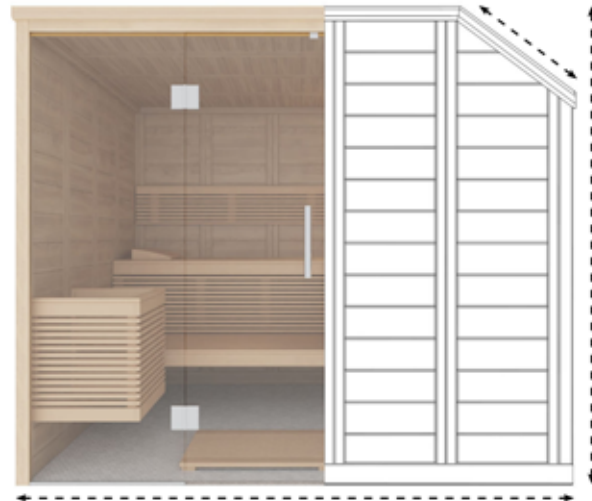

Indoor sauna cabins

Element and solid wood sauna