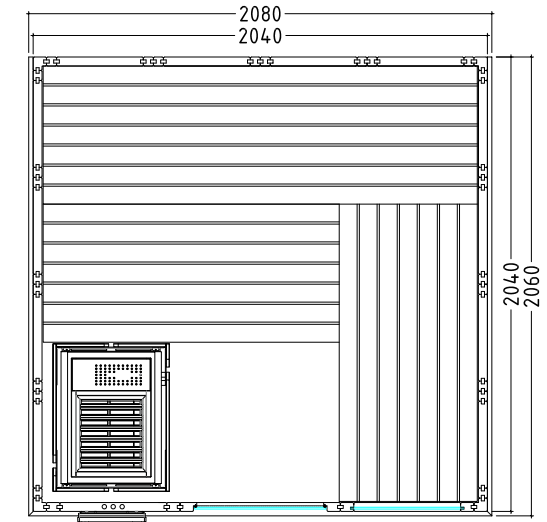

Product details:

- Dimensions 2060 x 2060 mm
- Door made of single pane safety glass (680 x 1915 x 8 mm) left or right hinged
- Single pane safety glass element, clear (755 x 1945 x 8 mm)
- 2 IR red-light, full-spectrum radiators, each 350 W (incl. wooden backrest)
- Control unit for infrared radiators (1 circuit)
- 3 silicon cables 5 x 2.5 mm² for sauna heater
- 3 silicon cables 3 x 1.5 mm² for sauna lamp
- Assembly material and instructions

Product details:

- Dimensions 2060 x 2060 mm
- Door made of single pane safety glass (590 x 1915 x 8 mm) left or right hinged
- Single pane safety glass element, clear (346 x 1776 x 8 mm)
- 3 silicon cables 5 x 2.5 mm² for sauna heater
- 3 silicon cables 3 x 1.5 mm² for sauna light
- Assembly material and instructions

Recommended heating output: 7.5 – 9 kW
 Item no. COMFORT-C / 1-030-274
 Cabin height: 2040 mm
 Mirrored assembly option
 Person capacity: 5

Komfort Large

Datasheet

Features:

- Cabin made of solid spruce
- Solid roof element with roof rim
- "Prestige" interior made of linden
 - 3 x 620 mm benches
 - 2 headrests
 - Ventilation slit
 - Backrests
 - Intermediate bench panel
 - Heater protection grille (W 530 x D 455 x H 750 mm)
 - Floor grid
 - Lamp with protection without bulb
- Optional:
 - LED set for coloured light in your cabin (item no. LED-KO-L / 1-053-367)

Product details:

- Dimensions 2080 x 2060 mm
- Door made of single pane safety glass (590 x 1915 x 8 mm) left or right hinged
- Single pane safety glass element, clear (506 x 1776 x 8 mm)
- 3 silicon cables 5 x 2.5 mm² for sauna heater
- 3 silicon cables 3 x 1.5 mm² for sauna light
- Assembly material and instructions