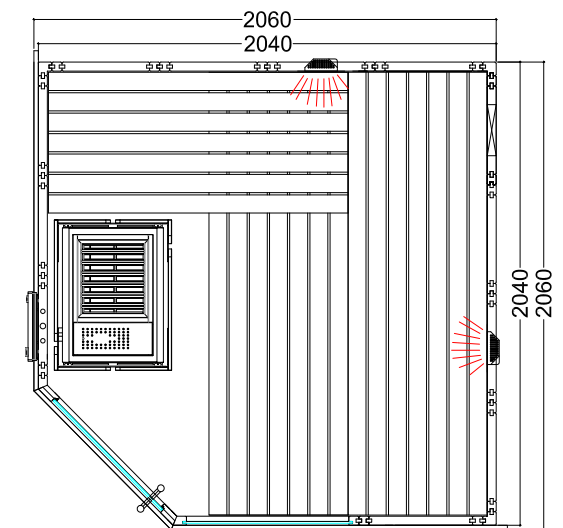

ALASKA

Alaska Corner Infra+

-  40 mm
- 
-  2x 350 W
- 
- 
-  680 x 1915 x 8 mm
- 
-  Optional
- 

Datasheet

Features:

- Cabin made of solid spruce
- Solid roof elements with roof rim
- "Prestige" interior made of linden
 - 3 x 620 mm benches
 - Adjustable head piece
 - 2 headrests
 - Ventilation slit
 - Backrests
 - Intermediate bench panel
 - Heater protection grille (W 530 x D 455 x H 750 mm)
 - Floor grid
 - Lamp with protection without bulb
- Optional:
 - LED set for coloured light in your cabin (item no. LED-AL-C-IR / 1-053-358)

Product details:

- Dimensions 2060 x 2060 mm
- Door made of single pane safety glass (680 x 1915 x 8 mm) left or right hinged
- Single pane safety glass element, clear (755 x 1945 x 8 mm)
- 2 IR red-light, full-spectrum radiators, each 350 W (incl. wooden backrest)
- Control unit for infrared radiators (1 circuit)
- 3 silicon cables 5 x 2.5 mm² for sauna heater
- 3 silicon cables 3 x 1.5 mm² for sauna lamp
- Assembly material and instructions

Recommended heating output: 7.5 – 9 kW
 Item no. ALASKA-C-IR+ / 1-030-267
 Cabin height: 2040 mm
 Mirrored assembly option
 Person capacity: 5

Alaska Mini Infra+

Datasheet

Features:

- Cabin made of solid spruce
- Solid roof element with roof rim
- "Prestige" interior made of linden
 - 1 x 620 mm bench, 1 x 350 mm footstep
 - 1 headrest
 - Ventilation slit
 - Backrests
 - Intermediate bench panel
 - Heater protection grille (W 625 x D 355 mm)
 - Lamp with protection without bulb
- Optional:
 - LED set for coloured light in your cabin (item no. LED-AL-M-IR / 1-053-359)