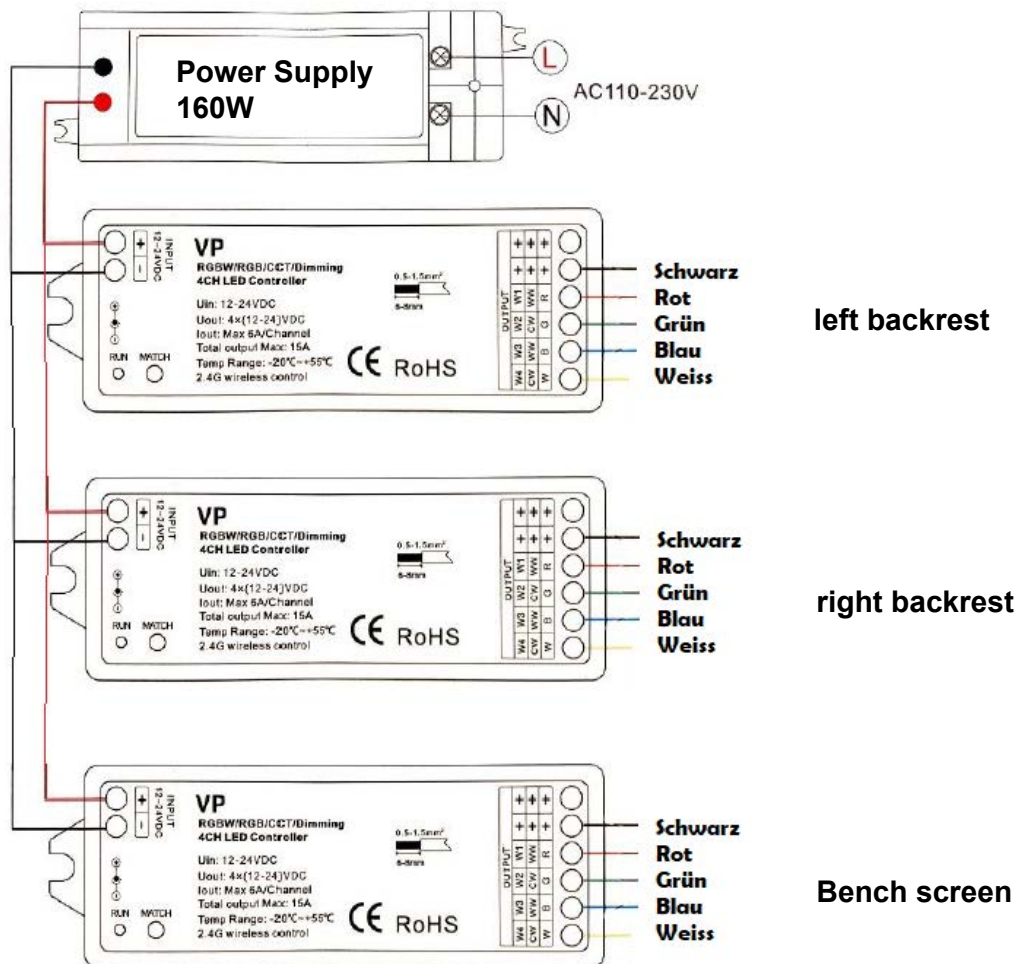

# LED-Set Wellfun Corner

1-053-369

Pcs	Description	Keyword	Art.-Nr.
3	LED Tube 1,8m	LED-TB-18	1-047-863
1	Power supply	LED-PWS-24-160	1-052-974
1	Remote unit with 4 zone	LR-4Z	1-052-087
3	Wireless driver	LC-CV-VP	1-051-767

## Bench screen

 DIVISION OF HARVIA GROUP	LED-Set Wellfun Corner Wellfun Eck 205,2x205,2x204cm		LED -WE-C / 1-053-369
	Maßstab:		Datum 17.07.2019
	Gez. Schachermair		Letzte Änd.