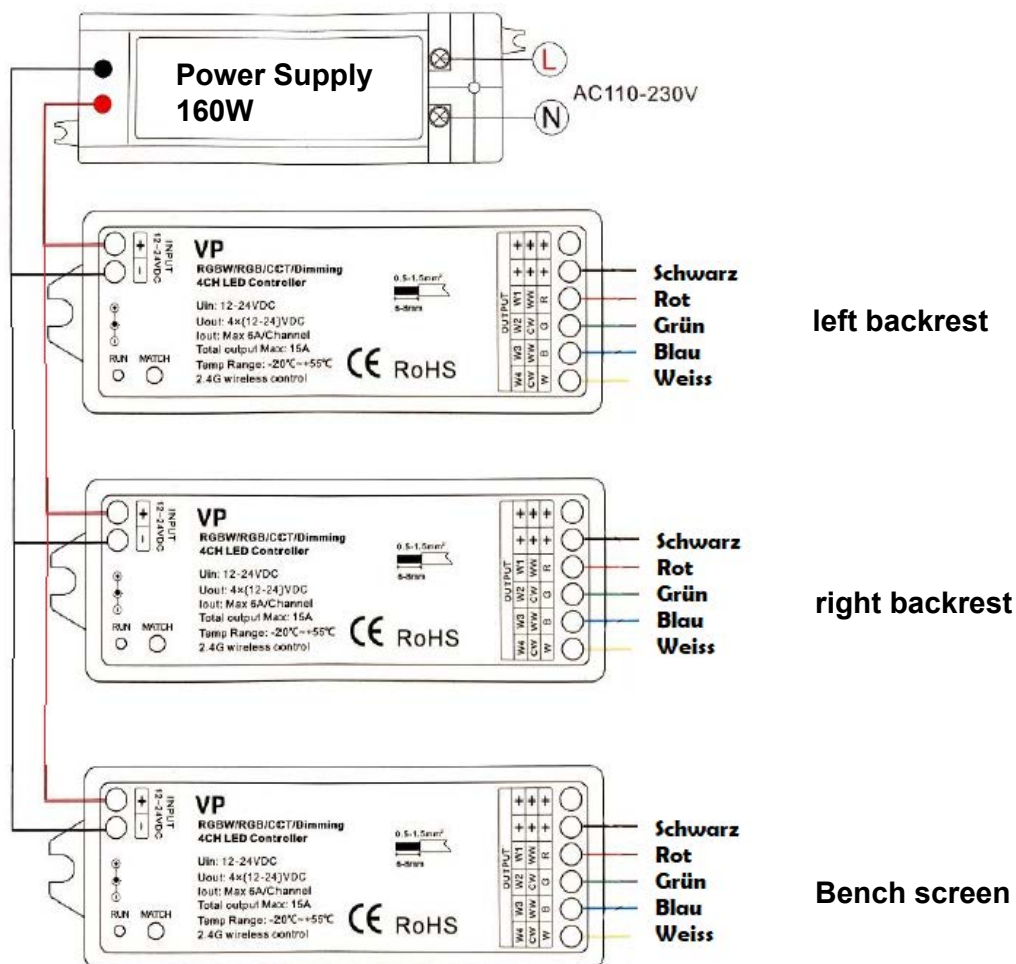

LED-Set Scala Large

1-053-379

Pcs	Description	Keyword	Art.-Nr.
3	LED Tube 1,8m	LED-TB-18	1-047-863
1	Power supply	LED-PWS-24-160	1-052-974
1	Remote unit with 4 zone	LR-4Z	1-052-087
3	Wireless driver	LC-CV-VP	1-051-767

Backrest

1800

2x 1-047-863 / LED-TB18 32,4W

Bench screen

1800

1x 1-047-863 / LED-TB18 32,4W

LED-Set Scala Large		LED -SC-L / 1-053-379	
Scala Large			
Maßstab:	Gez. Schachermaier	Datum: 25.07.2022	Letzte Änd.: