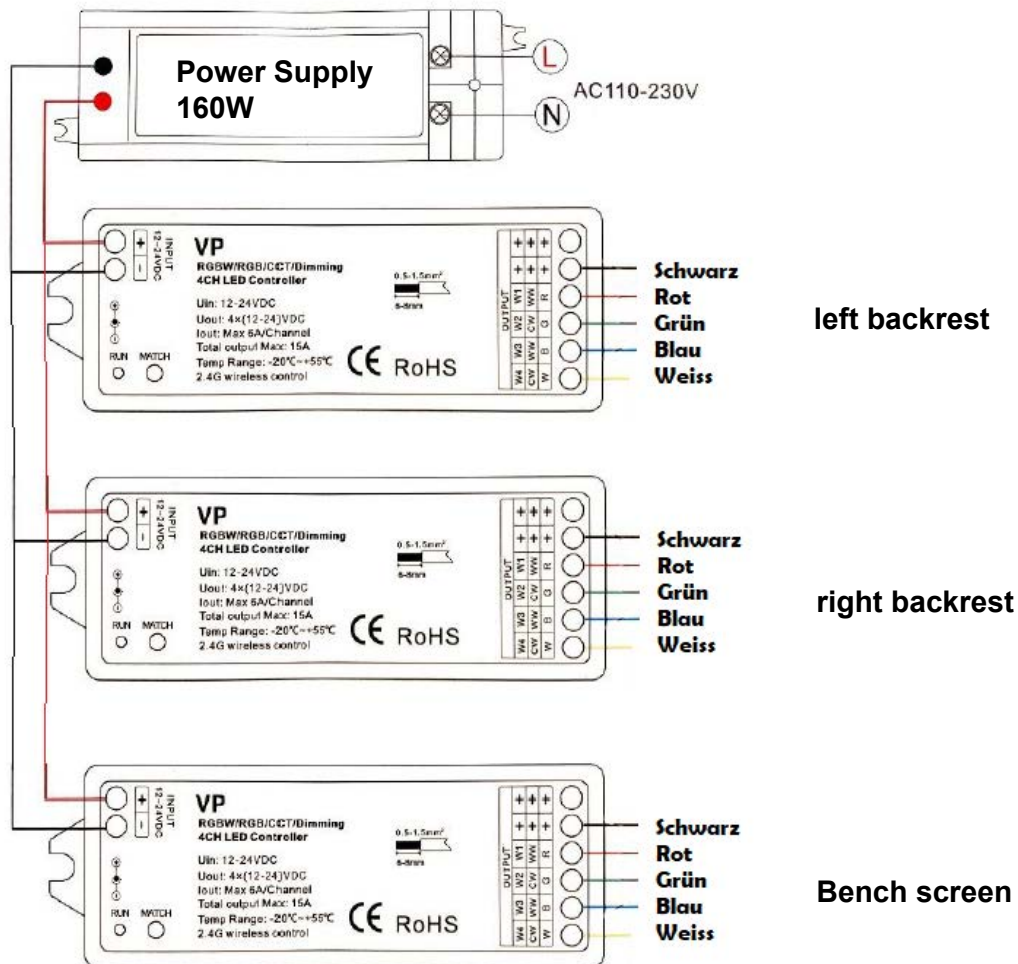

LED-Set Lava

1-053-377

Pcs	Description	Keyword	Art.-Nr.
3	LED Tube 1,8m	LED-TB-18	1-047-863
1	Power supply	LED-PWS-24-160	1-052-974
1	Remote unit with 4 zone	LR-4Z	1-052-087
3	Wireless driver	LC-CV-VP	1-051-767

  DIVISION OF HARVIA GROUP	LED-Sets Lava	LED-LAVA / 1-053-377	
	Lava		
	Maßstab:	Gez. Schachermair	Datum 17.07.2019 Letzte Änd.