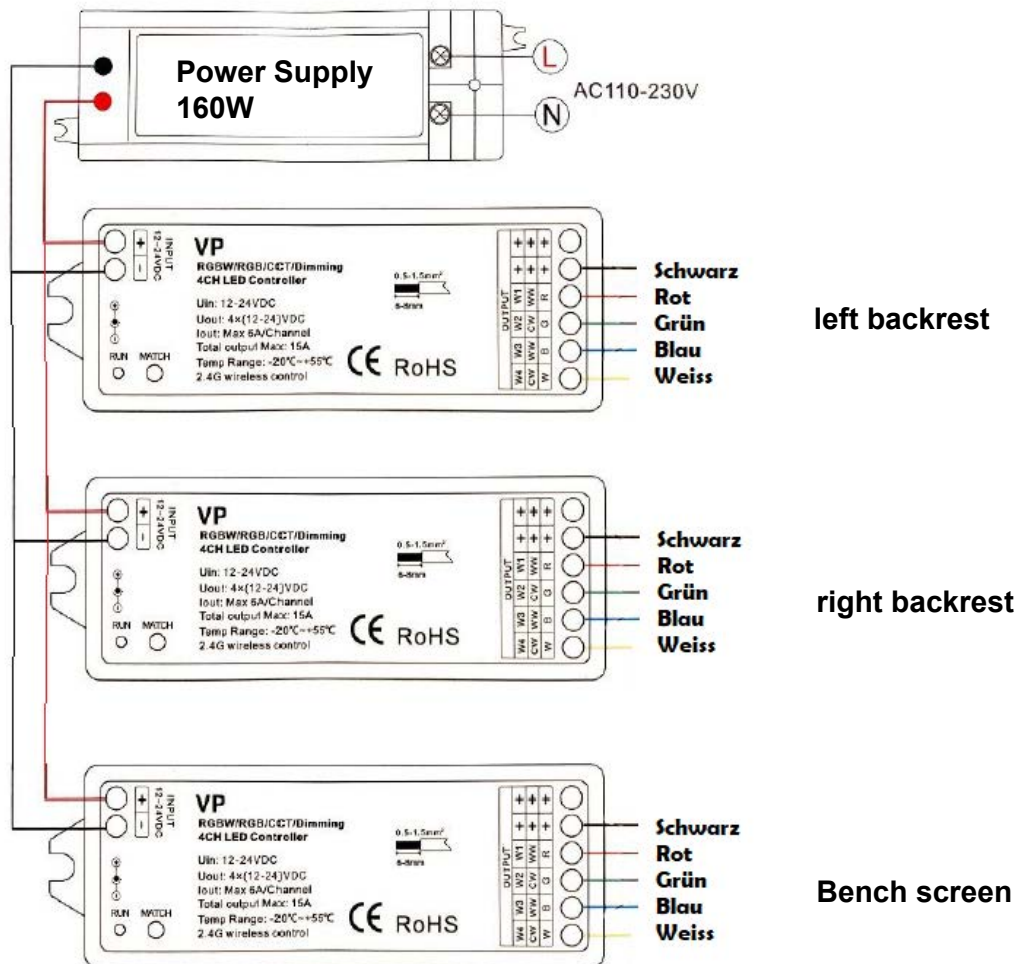

LED-Set Komfort Large

1-053-367

Pcs	Description	Keyword	Art.-Nr.
3	LED Tube 1,8m	LED-TB-18	1-047-863
1	Power supply	LED-PWS-24-160	1-052-974
1	Remote unit with 4 zone	LR-4Z	1-052-087
3	Wireless driver	LC-CV-VP	1-051-767

Backrest

2x  1-047-863 / LED-TB18 32,4W

Bench screen

1x  1-047-863 / LED-TB18 32,4W

  DIVISION OF HARVIA GROUP	LED-Set Komfort Large Komfort Large 208x206x204cm		LED-KO-L / 1-053-367
	Maßstab:	Gez. Schachermair	Datum 17.07.2019 Letzte Änd.