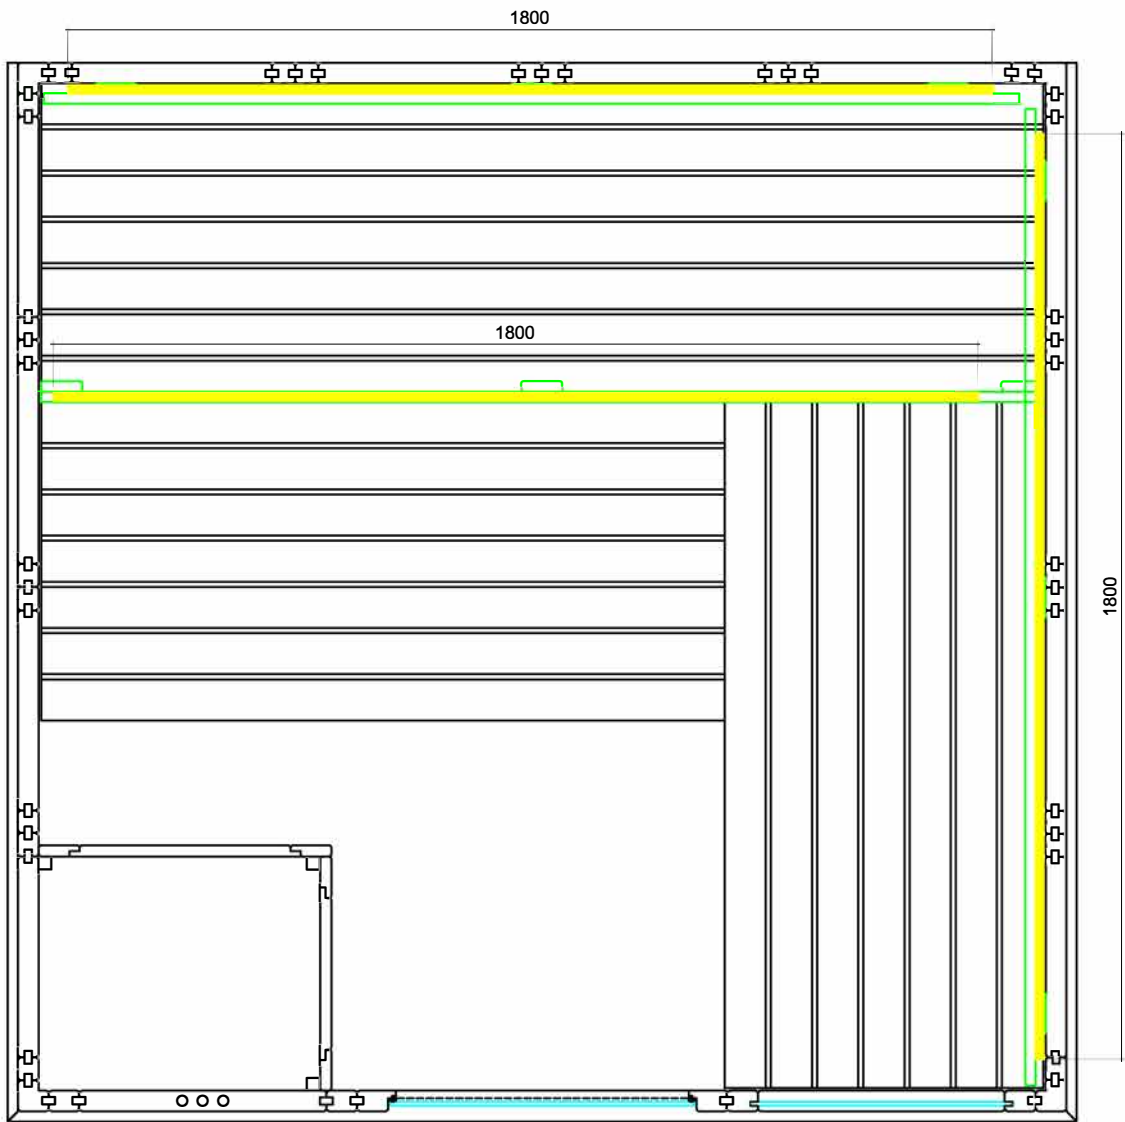

LED-Set Komfort Large

1-053-367

Pcs	Description	Keyword	Art.-Nr.
3	LED Tube 1,8m	LED-TB-18	1-047-863
1	Power supply	LED-PWS-24-160	1-052-974
1	Remote unit with 4 zone	LR-4Z	1-052-087
3	Wireless driver	LC-CV-VP	1-051-767

Backrest

2x  1-047-863 / LED-TB18 32,4W

Bench screen

1x  1-047-863 / LED-TB18 32,4W

  DIVISION OF HARVIA GROUP	LED-Set Komfort Large Komfort Large 208x206x204cm		LED-KO-L / 1-053-367
	Maßstab:	Gez. Schachermair	Datum 17.07.2019 Letzte Änd.