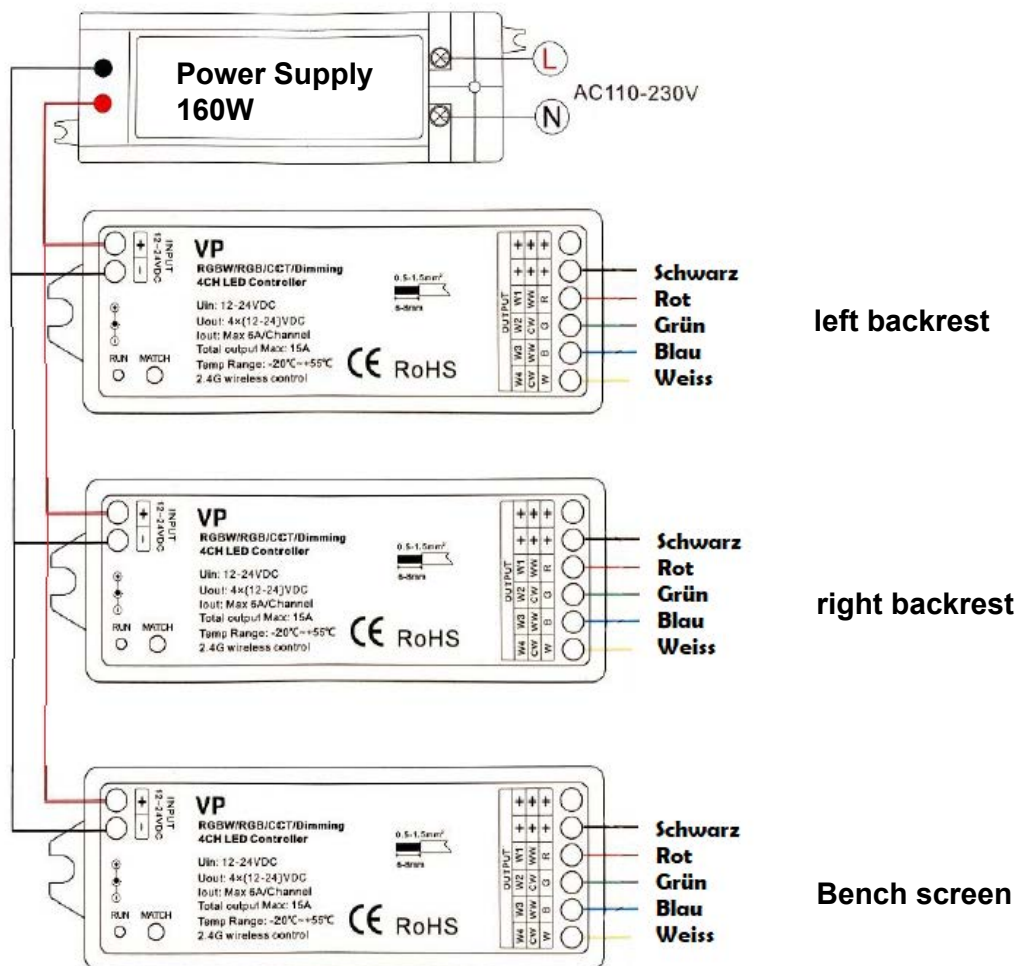

LED-Set Komfort Corner

1-053-366

Pcs	Description	Keyword	Art.-Nr.
3	LED Tube 1,8m	LED-TB-18	1-047-863
1	Power supply	LED-PWS-24-160	1-052-974
1	Remote unit with 4 zone	LR-4Z	1-052-087
3	Wireless driver	LC-CV-VP	1-051-767

Backrest

2x 
 1-047-863 / LED-TB18 32,4W

Bench screen

1x 
 1-047-863 / LED-TB18 32,4W

  DIVISION OF HARVIA GROUP	LED-Set Komfort Corner	LED-KO-C / 1-053-366
	Komfort Corner 206x206x204 cm	
	Maßstab:	Gez. Schachermair