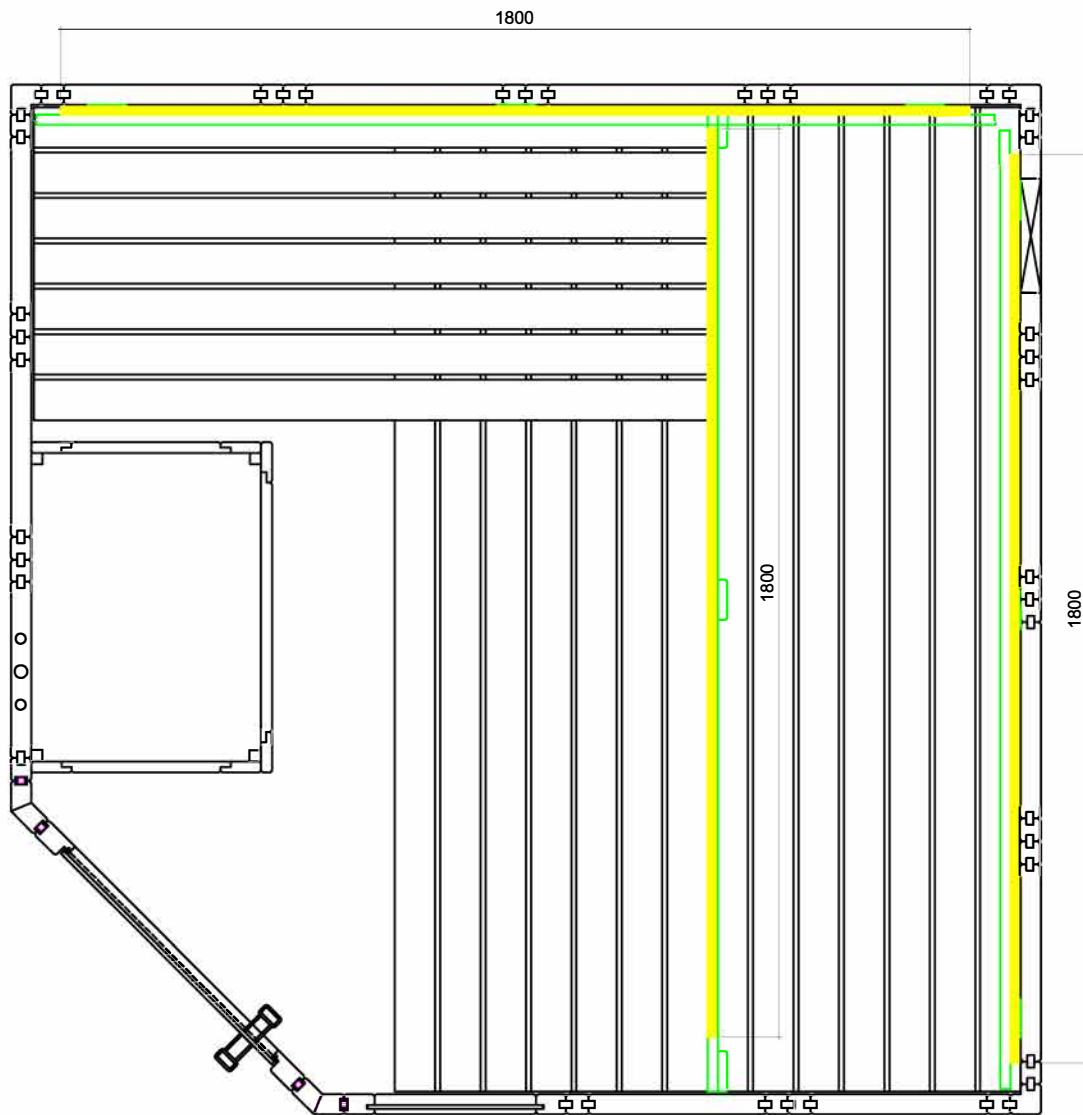

LED-Set Komfort Corner

1-053-366

Pcs	Description	Keyword	Art.-Nr.
3	LED Tube 1,8m	LED-TB-18	1-047-863
1	Power supply	LED-PWS-24-160	1-052-974
1	Remote unit with 4 zone	LR-4Z	1-052-087
3	Wireless driver	LC-CV-VP	1-051-767

Backrest

2x 
 1-047-863 / LED-TB18 32,4W

Bench screen

1x 
 1-047-863 / LED-TB18 32,4W

  DIVISION OF HARVIA GROUP	LED-Set Komfort Corner	LED-KO-C / 1-053-366
	Komfort Corner 206x206x204 cm	
	Maßstab:	Gez. Schachermair