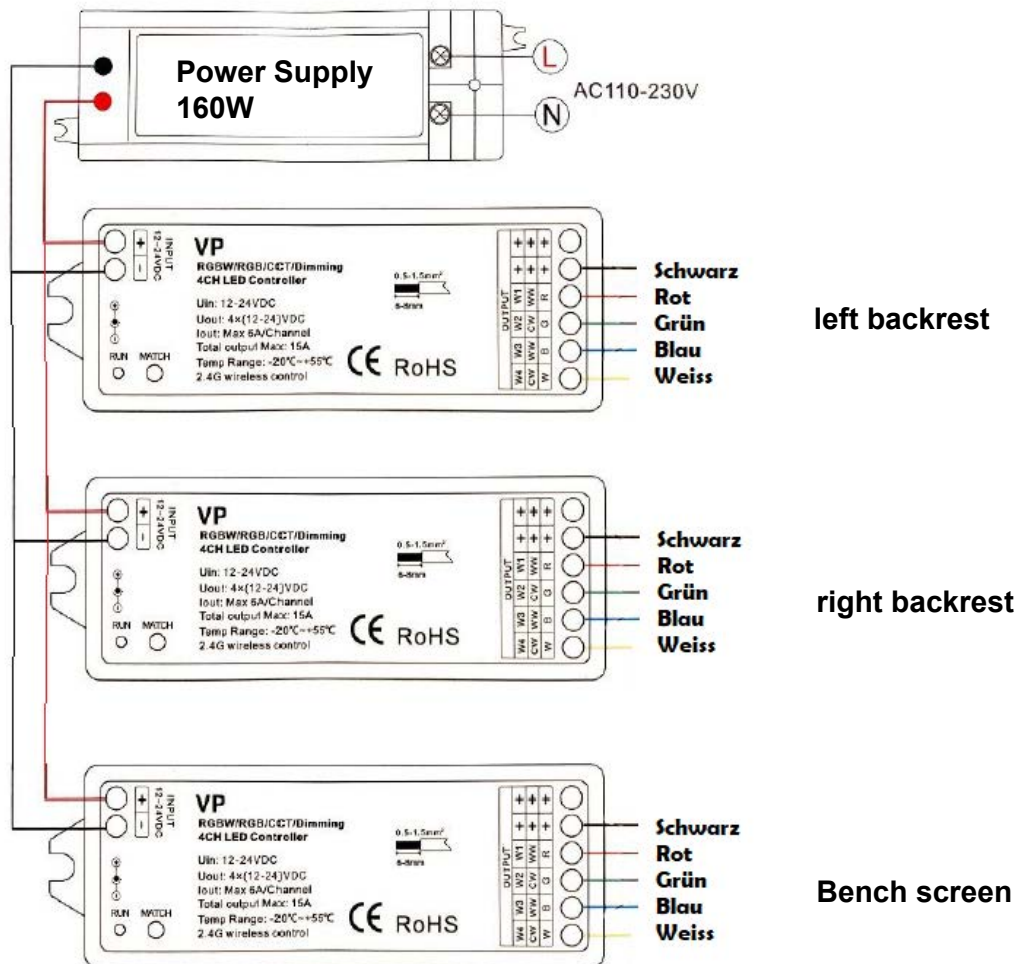

LED-Set Country

1-053-378

Pcs	Description	Keyword	Art.-Nr.
3	LED Tube 1,8m	LED-TB-18	1-047-863
1	Power supply	LED-PWS-24-160	1-052-974
1	Remote unit with 4 zone	LR-4Z	1-052-087
3	Wireless driver	LC-CV-VP	1-051-767

Backrest

2x  1800
 1-047-863 / LED-TB18 32,4W

Bench screen

1x  1800
 1-047-863 / LED-TB18 32,4W

  DIVISION OF HARVIA GROUP	LED-Set Country		LED-COUNTRY / 1-053-378	
	Country			
	Maßstab:		Datum 17.07.2019	
			Gez. Schachermair Letzte Änd.	