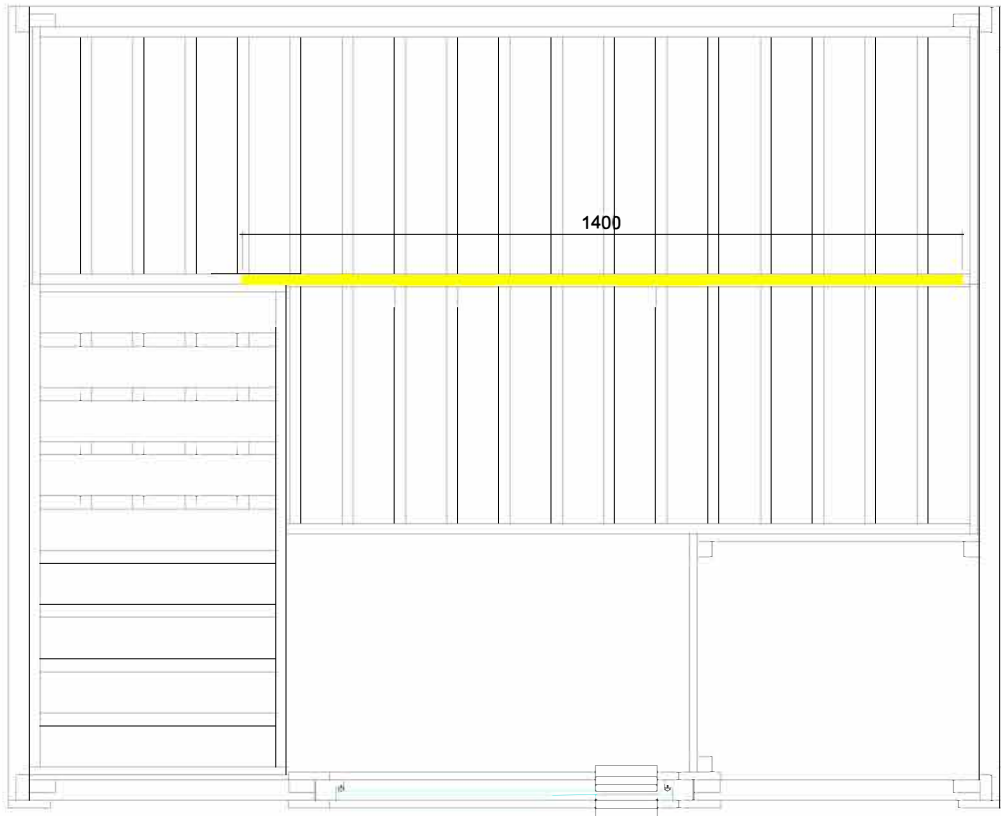

# LED-Set Basic Medium

1-053-374

| Pcs | Description             | Keyword       | Art.-Nr.  |
|-----|-------------------------|---------------|-----------|
| 1   | LED Tube 1,4m           | LED-TB-14     | 1-047-862 |
| 1   | Power supply            | LED-PWS-24-40 | 1-052-972 |
| 1   | Remote unit with 1 zone | LR-1Z         | 1-051-771 |
| 1   | Wireless driver         | LC-CV-VP      | 1-051-767 |

## Bench screen

|   |                                   |                      |
|---|-----------------------------------|----------------------|
|  <br>DIVISION OF HARVIA GROUP | LED-Set Basic Medium              | LED-BA-M / 1-053-374 |
|   | Basic Massiv Medium 195x156x204cm |                      |
|   | Maßstab:                          | Gez. Schachermair    |