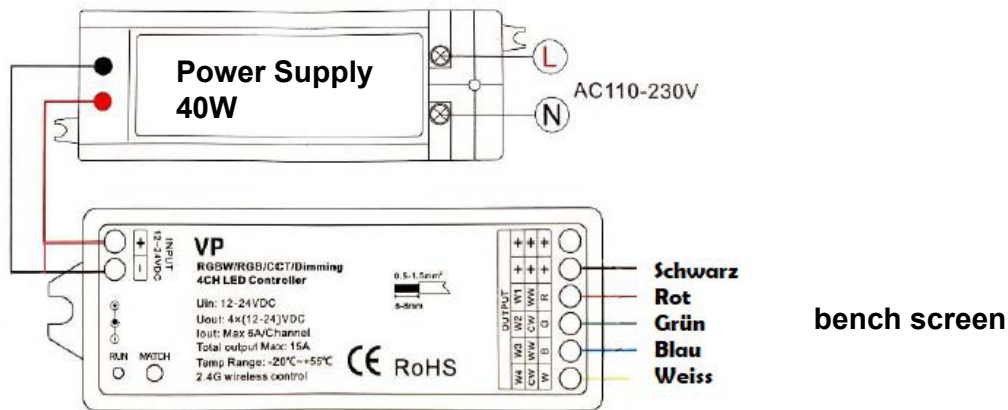

# LED-Set Basic Medium

1-053-374

| Pcs | Description             | Keyword       | Art.-Nr.  |
|-----|-------------------------|---------------|-----------|
| 1   | LED Tube 1,4m           | LED-TB-14     | 1-047-862 |
| 1   | Power supply            | LED-PWS-24-40 | 1-052-972 |
| 1   | Remote unit with 1 zone | LR-1Z         | 1-051-771 |
| 1   | Wireless driver         | LC-CV-VP      | 1-051-767 |

## Bench screen

|   |                                   |                      |
|---|-----------------------------------|----------------------|
|  <br>DIVISION OF HARVIA GROUP | LED-Set Basic Medium              | LED-BA-M / 1-053-374 |
|   | Basic Massiv Medium 195x156x204cm |                      |
|   | Maßstab:                          | Gez. Schachermair    |