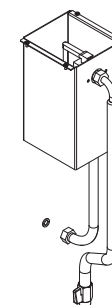

Festwasseranschluss

CP-RC-AF