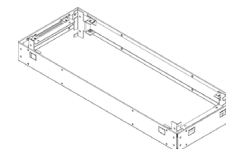

Bracket set for heater railing

CP-RMC-HSR