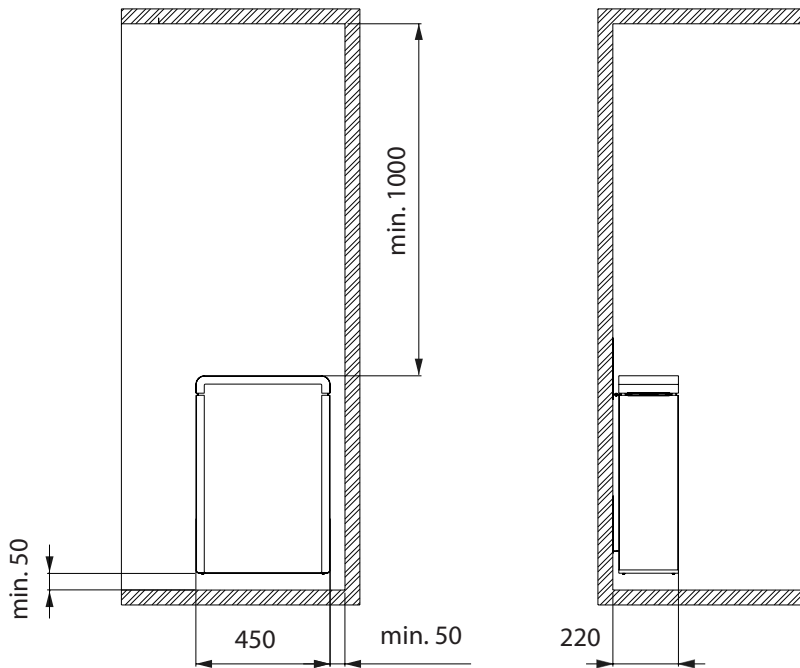

## Details

Art.-Nr.	1-027-762
	CP-25-STP-B
Color	black
Power rating [kW]	2,5
Dimensions (BxTxH) [mm]	220 x 450 x 692
Weight [kg]	18
Power supply	230 V AC 1N~
Fuse [A]	1 x 13

## Dimensions

## Abmessungen