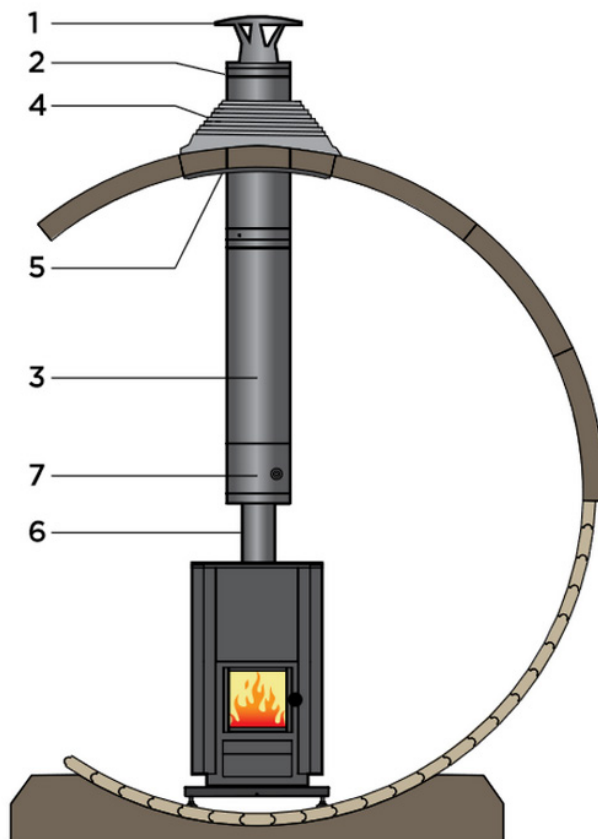

Damper plate (Nr. 7)

(WHP270SP; WHP270SPM black;)