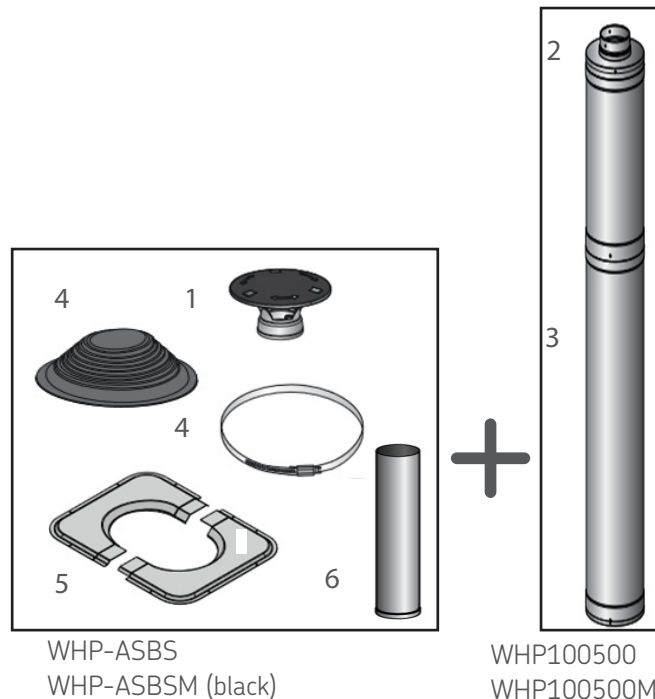

## Article number

- Art.-Nr.: 1-053-308 / WHP1500BS steel
- Art.-Nr.: 1-053-305 / WHP1500BSM black

## Description

Chimney set for a Barrel sauna

Scope of delivery - two packages:

WHP1500BS = WHP-ASBS + WHP1000500

WHP1500BSM = WHP-ASBSM + WHP1000500M