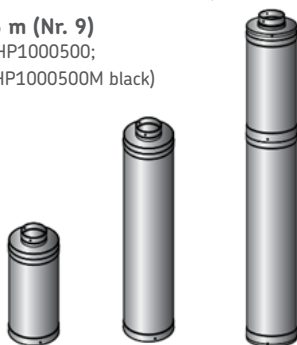

Scope of delivery - two packages:
WHP1500 = WHP-AS + WHP1000500
WHP1500M = WHP-ASM + WHP1000500M

WHP-AS
WHP-ASM (black)

WHP1000500
WHP1000500M

Details

1. Rain cap (WX139; WX139M black)
2. Upper end
3. Steel chimney 1.5 m (WHP1000500; WHP100500M black)
4. Rain flange rubber (WHM22) and clamp (WHM22)
5. Lead-through protector (3xZSHP-712) with clamp (2xZSHP-210)
6. Lead-through insulation (ZHS-200)
7. Lead-through flange (ZSHP-711; ZSHP-711M black)
8. Uninsulated flue pipe 1 m (WZ115100; WZ100M black) (cut to suitable length)

Optional Accessories

Extension for steel chimney

- 0.5 m (Nr. 9)**
(WHP500; WHP500M black)
- 1.0 m (Nr. 9)**
(WHP1000; WHP1000M black)
- 1.5 m (Nr. 9)**
(WHP1000500;
WHP1000500M black)

Damper plate (Nr. 10)