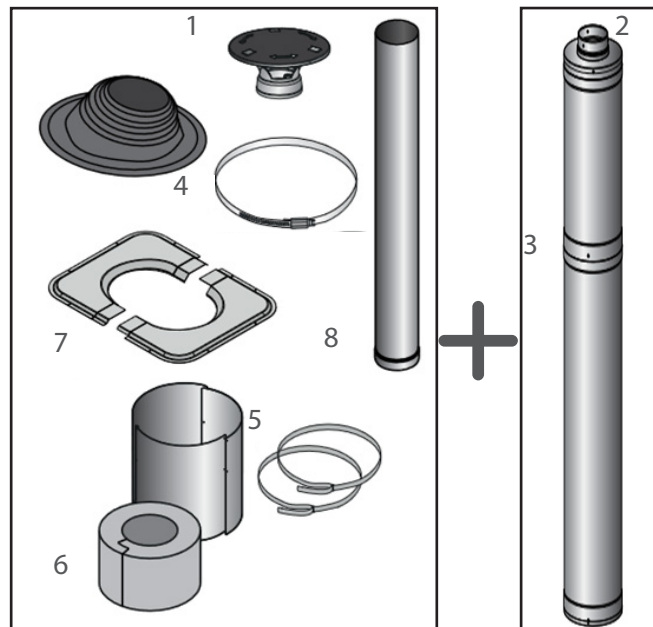

CHIMNEY SET WHP1500

HARVIA

Sauna & Spa

Let's sauna.

Article number

- Art.-Nr.: 1-043-869 / WHP1500 steel
- Art.-Nr.: 1-043-872 / WHP1500M black

Description

Chimney set for sloping roofs - suitable for roof pitches of 10° and above.
For a straight roof an optional roof flange is available.

Scope of delivery - two packages:
WHP1500 = WHP-AS + WHP1000500
WHP1500M = WHP-ASM + WHP1000500M

WHP-AS
WHP-ASM (black)

WHP1000500
WHP1000500M

Details

1. Rain cap (WX139; WX139M black)
2. Upper end
3. Steel chimney 1.5 m (WHP1000500; WHP100500M black)
4. Rain flange rubber (WHM22) and clamp (WHM22)
5. Lead-through protector (3xZSHP-712) with clamp (2xZSHP-210)
6. Lead-through insulation (ZHS-200)
7. Lead-through flange (ZSHP-711; ZSHP-711M black)
8. Uninsulated flue pipe 1 m (WZ115100; WZ100M black) (cut to suitable length)

Optional Accessories

Extension for steel chimney

- 0.5 m (Nr. 9)**
(WHP500; WHP500M black)
- 1.0 m (Nr. 9)**
(WHP1000; WHP1000M black)
- 1.5 m (Nr. 9)**
(WHP1000500;
WHP1000500M black)

Damper plate (Nr. 10)