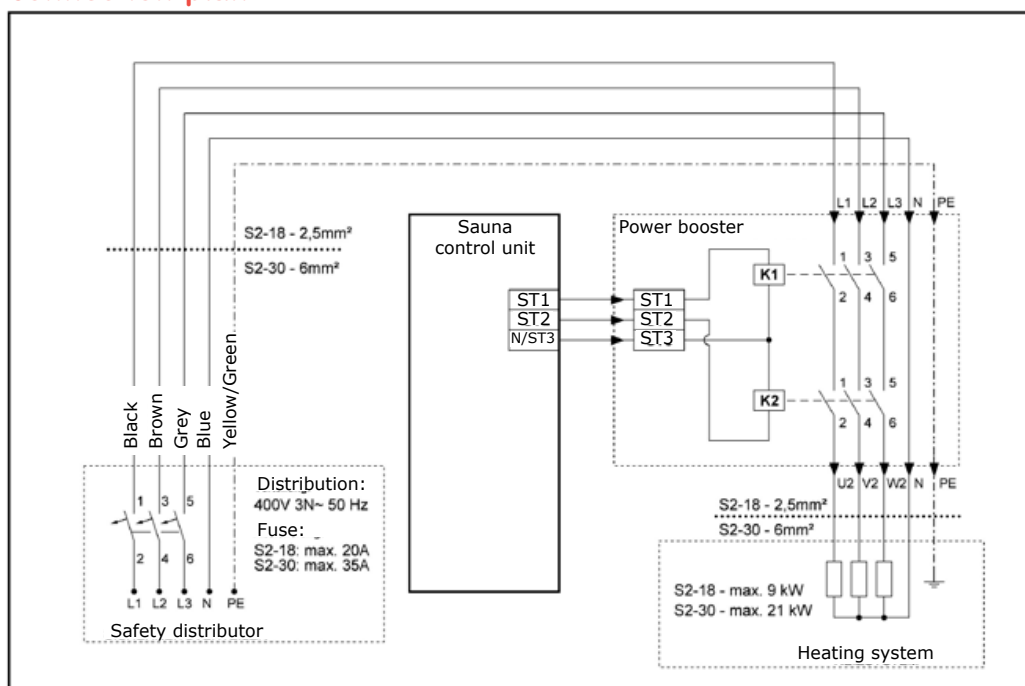

Connection plan