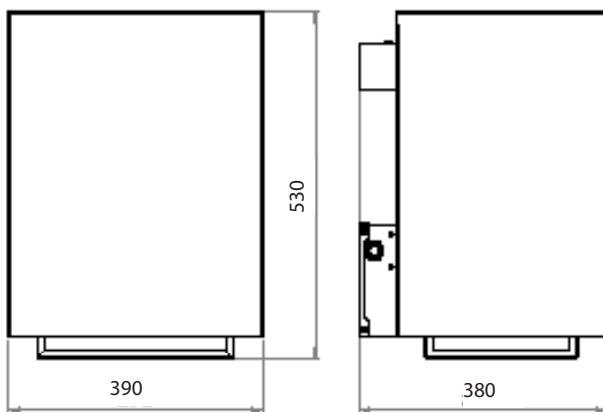

Details

Item number	1-039-794	1-039-795	1-039-796	1-039-797	
	HOME-F45	HOME-F60	HOME-F75	HOME-F90	
Color	black	black	black	black	
Power rating [kW]	4,5	6	7,5	9	
Cabine volume [m ³]	3 - 6	5 - 9	7 - 13	8 - 14	
Vaporator internal [kW]	No	No	No	No	
Dimensions (BxTxH) [mm]	390 x 380 x 530	390 x 380 x 530	390 x 380 x 530	390 x 380 x 530	
Weight [kg]	15	15	15	15	
Stone weight [kg]	20 / 30	20 / 30	20 / 30	20 / 30	
Supply voltage	380 - 415V 3N~ 230V 1N~ 230V 3~	380 - 415V 3N~ 230V 1N~ 230V 3~	380 - 415V 3N~ 230V 1N~ 230V 3~	380 - 415V 3N~ 230V 1N~ 230V 3~	
Fuse [A]	3 x 10 3 x 10 with adapter	3 x 10 3 x 10 with adapter	3 x 16 3 x 16 with adapter	3 x 16 3 x 16 with adapter	Connection adapter 400V 3N~ / 230V 1N~ (1-052-781)

HOME FIN

HARVIA

Sauna & Spa

Let's sauna.

Safety distances

Dimensions

HOME FIN

HARVIA