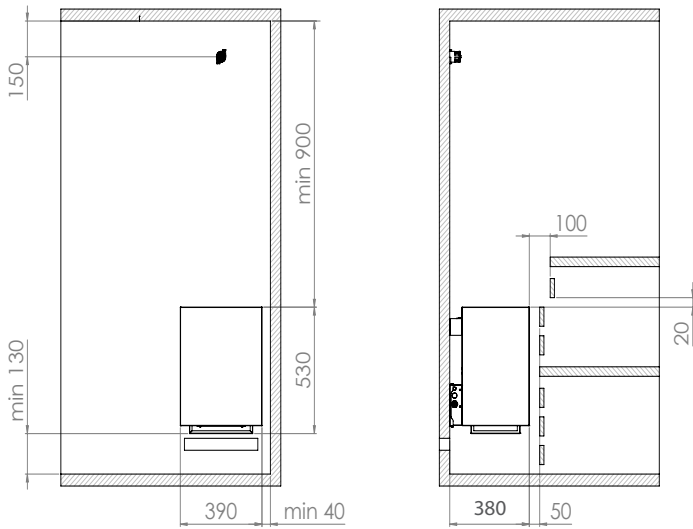

Description

The Home fin is the perfect choice for small to large saunas.

Innovative technology:

- Sauna heater capacity: 4.5 kW, 6 kW, 7.5 kW and 9 kW
- Powder coated exterior parts
- Interior parts made of stainless steel
- Adjustable stone tray volume
- External control unit
- Rust and scale-free heating rods
- Integrated water drip tray
- Suitable for monophase connection
- Quick and easy assembly

Details

Item number	1-039-794	1-039-795	1-039-796	1-039-797	
	HOME-F45	HOME-F60	HOME-F75	HOME-F90	
Color	black	black	black	black	
Power rating [kW]	4,5	6	7,5	9	
Cabine volume [m ³]	3 - 6	5 - 9	7 - 13	8 - 14	
Vaporator internal [kW]	No	No	No	No	
Dimensions (BxTxH) [mm]	390 x 380 x 530	390 x 380 x 530	390 x 380 x 530	390 x 380 x 530	
Weight [kg]	15	15	15	15	
Stone weight [kg]	20 / 30	20 / 30	20 / 30	20 / 30	
Supply voltage	380 - 415V 3N~ 230V 1N~ 230V 3~	380 - 415V 3N~ 230V 1N~ 230V 3~	380 - 415V 3N~ 230V 1N~ 230V 3~	380 - 415V 3N~ 230V 1N~ 230V 3~	
Fuse [A]	3 x 10 3 x 10 with adapter	3 x 10 3 x 10 with adapter	3 x 16 3 x 16 with adapter	3 x 16 3 x 16 with adapter	Connection adapter 400V 3N~ / 230V 1N~ (1-052-781)

HOME FIN

HARVIA

Sauna & Spa

Let's sauna.

Safety distances

Dimensions

HOME FIN

HARVIA

Details

Art.-Nr.	1-039-794	1-039-795	1-039-796	1-039-797
	HOME-F45	HOME-F60	HOME-F75	HOME-F90
Farbe	schwarz	schwarz	schwarz	schwarz
Leistung [kW]	4,5	6	7,5	9
Kabinenvolumen [m ³]	3 - 6	5 - 9	7 - 13	8 - 14
Verdampfer integriert [kW]	Nein	Nein	Nein	Nein
Abmessungen (BxTxH) [mm]	390 x 380 x 530	390 x 380 x 530	390 x 380 x 530	390 x 380 x 530
Masse [kg]	15	15	15	15
Steinmenge [kg]	20 / 30	20 / 30	20 / 30	20 / 30
Versorgung	380 - 415V 3N~ 230V 1N~ 230V 3~	380 - 415V 3N~ 230V 1N~ 230V 3~	380 - 415V 3N~ 230V 1N~ 230V 3~	380 - 415V 3N~ 230V 1N~ 230V 3~
Absicherung [A]	3 x 10 3 x 10 mit Adapter	3 x 10 3 x 10 mit Adapter	3 x 16 3 x 16 mit Adapter	3 x 16 3 x 16 mit Adapter