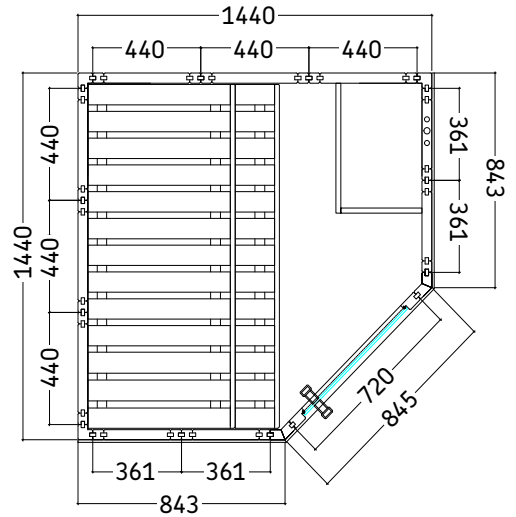

## Features

- Cabin made of solid spruce
- Solid roof element with roof rim
- "Wellfun" interior made of lime wood
- 2 benches (1 x 600 mm and 1 x 310 mm)
- 1 headrest
- Ventilation slit
- Backrests
- Intermediate bench panel
- Heater protection grille (W 490 x D 350 x H 80 mm)
- Floor grid
- Lamp with protection without bulb
- Door made of single pane safety glass

## Details

Art.-Nr.	1-030-304 WELLFUN-MN
Dimensions [mm]	1450 x 1450 x 2040
Construction	Solide
Wall thickness [mm]	40
Type of wood outside	Spruce
Type of wood ininside	Spruce
Type of wood interior	Lime
Interior fittings	Wellfun
Benches number (top / above)	1/1
Adjustable headboard on a bench	No
Door dimensions [mm]	590 x 1915 x 8
Door hinge left and right	Yes
Glass elements dimensions [mm]	-
Infrared full spectrum heater [W]	No
Headrests number	1
Heater safety guard [mm]	490 x 350 x 80
Floor grid [mm]	700 x 500
Silicone cables for Saunaheater 5x2,5mm <sup>2</sup>	3 m
Silicone cables for Saunalight 3x1,5mm <sup>2</sup>	3 m
Persons	3
Volume [m <sup>3</sup> ]	4,2
recommended Heater power electro [kW]	3,6
Mirror structure	Yes

## Floor plan

Structure left

Structure right

## Details

Art.-Nr.	1-030-304 WELLFUN-MN
Abmessungen [mm]	1450 x 1450 x 2040
Bauweise	massiv
Wandstärke [mm]	40
Holzart außen	Fichte
Holzart innen	Fichte
Holzart Inneneinrichtung	Linde
Inneneinrichtung	Wellfun
Bänke Anzahl (oben / unten)	1/1
Verstellbares Kopfteil bei einer Bank	Nein
Türe Abmessungen [mm]	590 x 1915 x 8
Türanschlag links und rechts	Ja
Glaselemente Abmessungen [mm]	-
Infrarot-Vollspektrumstrahler [W]	Nein
Kopfstützen Anzahl	1
Ofenschutzgitter [mm]	490 x 350 x 80
Bodenrost [mm]	700 x 500
Silikonkabel für Saunaofen 5x2,5mm <sup>2</sup>	3 m
Silikonkabel für Saunalicht 3x1,5mm <sup>2</sup>	3 m
Personen	3
Volumen [m <sup>3</sup> ]	4,2
empf. Ofenleistung elektro [kW]	3,6
Spiegelverkehrter Aufbau	Ja