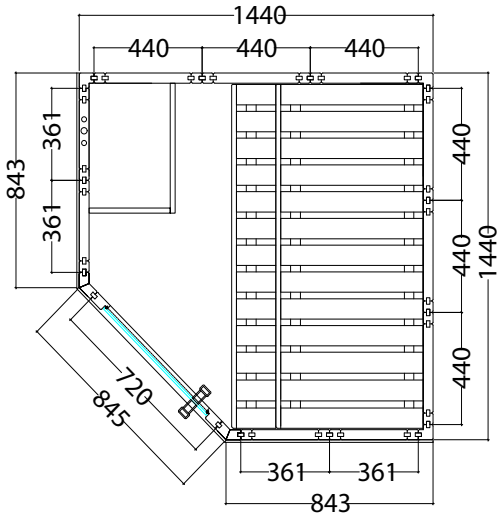

## Features

- Cabin made of solid spruce
- Solid roof element with roof rim
- "Wellfun" interior made of lime wood
- 2 benches (1 x 600 mm and 1 x 310 mm)
- 1 headrest
- Ventilation slit
- Backrests
- Intermediate bench panel
- Heater protection grille (W 490 x D 350 x H 80 mm)
- Floor grid
- Lamp with protection without bulb
- Door made of single pane safety glass

## Details

Art.-Nr.	1-030-304 WELLFUN-MN
Dimensions [mm]	1450 x 1450 x 2040
Construction	Solide
Wall thickness [mm]	40
Type of wood outside	Spruce
Type of wood ininside	Spruce
Type of wood interior	Lime
Interior fittings	Wellfun
Benches number (top / above)	1/1
Adjustable headboard on a bench	No
Door dimensions [mm]	590 x 1915 x 8
Door hinge left and right	Yes
Glass elements dimensions [mm]	-
Infrared full spectrum heater [W]	No
Headrests number	1
Heater safety guard [mm]	490 x 350 x 80
Floor grid [mm]	700 x 500
Silicone cables for Saunaheater 5x2,5mm <sup>2</sup>	3 m
Silicone cables for Saunalight 3x1,5mm <sup>2</sup>	3 m
Persons	3
Volume [m <sup>3</sup> ]	4,2
recommended Heater power electro [kW]	3,6
Mirror structure	Yes

## Floor plan

Structure left

Structure right

## Details

Art.-Nr.	1-030-304 WELLFUN-MN
Abmessungen [mm]	1450 x 1450 x 2040
Bauweise	massiv
Wandstärke [mm]	40
Holzart außen	Fichte
Holzart innen	Fichte
Holzart Inneneinrichtung	Linde
Inneneinrichtung	Wellfun
Bänke Anzahl (oben / unten)	1/1
Verstellbares Kopfteil bei einer Bank	Nein
Türe Abmessungen [mm]	590 x 1915 x 8
Türanschlag links und rechts	Ja
Glaselemente Abmessungen [mm]	-
Infrarot-Vollspektrumstrahler [W]	Nein
Kopfstützen Anzahl	1
Ofenschutzgitter [mm]	490 x 350 x 80
Bodenrost [mm]	700 x 500
Silikonkabel für Saunaofen 5x2,5mm <sup>2</sup>	3 m
Silikonkabel für Saunalicht 3x1,5mm <sup>2</sup>	3 m
Personen	3
Volumen [m <sup>3</sup> ]	4,2
empf. Ofenleistung elektro [kW]	3,6
Spiegelverkehrter Aufbau	Ja