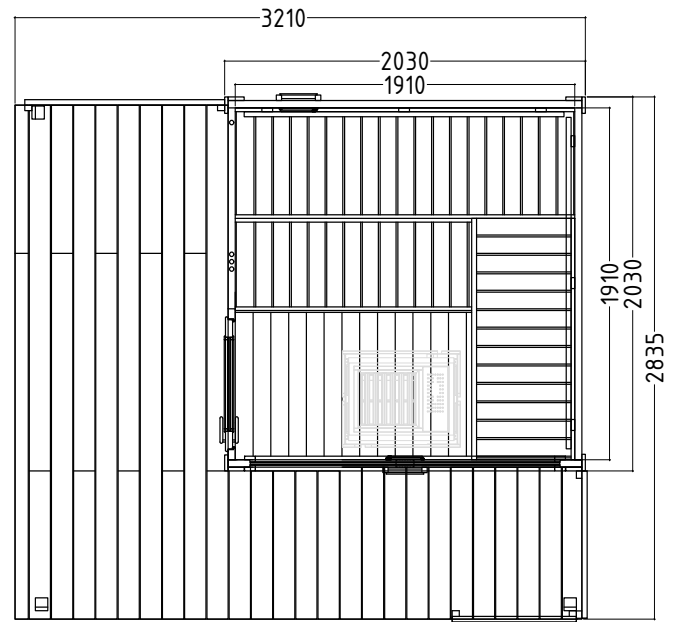

SCALA MEDIUM

Grundriss

right

left

Installationsplan Zubehör