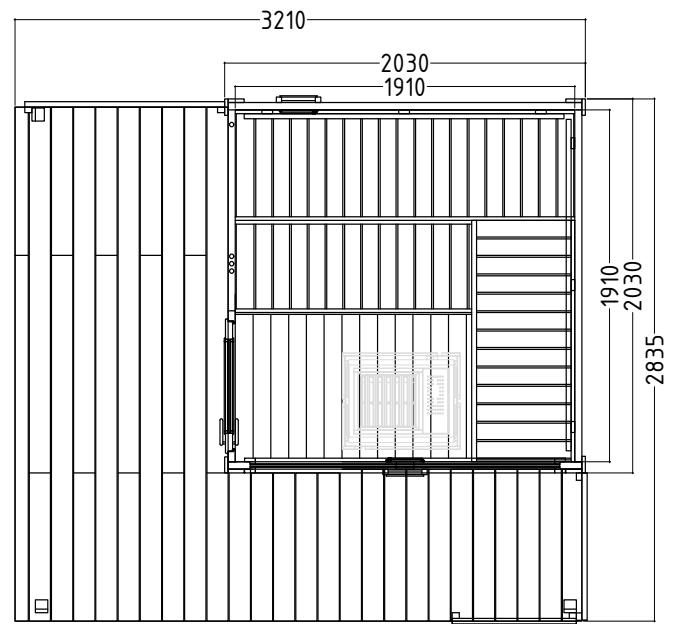

SCALA MEDIUM

Floor plan

left

Installation plan accessories