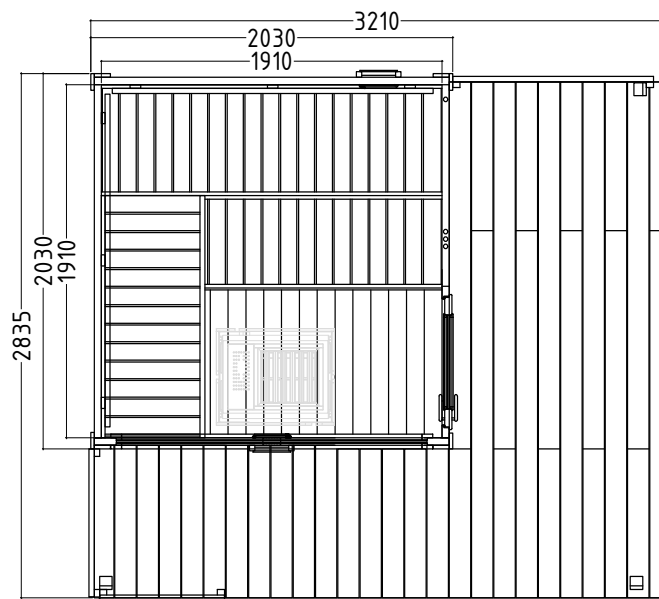

SCALA MEDIUM

Floor plan

right