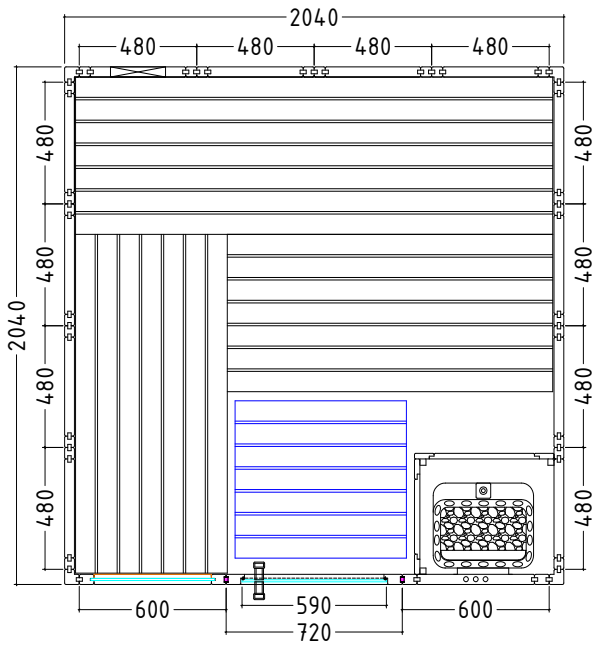

KOMFORT LARGE

Features

- Cabin made of solid spruce
- Solid roof element with roof rim
- "Prestige" interior made of lime wood
- 3 x 620 mm benches
- 2 headrests
- Ventilation slit
- Backrests
- Intermediate bench panel
- Heater protection grille (W 530 x D 455 x H 750 mm)
- Floor grid
- Lamp with protection without bulb
- Door made of single pane safety glass

Details

Art.-Nr.	1-030-273 KOMFORT-L
Dimensions [mm]	2080 x 2060 x 2040 mm
Construction	Solide
Wall thickness [mm]	40
Type of wood outside	Spruce
Type of wood ininside	Spruce
Type of wood interior	Lime
Interior fittings	Prestige
Benches number (top / above)	2/1
Adjustable headboard on a bench	No
Door dimensions [mm]	590 x 1915 x 8
Door hinge left and right	Ja
Glass elements dimensions [mm]	346 x 1776 x 8
Infrared full spectrum heater [W]	No
Headrests number	2
Heater safety guard [mm]	530 x 455 x 750
Floor grid [mm]	700 x 500
Silicone cables for Saunaheater 5x2,5mm ²	3 m
Silicone cables for Saunalight 3x1,5mm ²	3 m
Persons	5
Volume [m ³]	8,7
recommended Heater power electro [kW]	7,5 - 9
Mirror structure	Yes

Accessoires

LED-Set
LED-KO-L

datasheet

KOMFORT LARGE

Floor plan

Structure left

Structure right

Installation plan accessories

Details

Art.-Nr.	1-030-273 KOMFORT-L
Abmessungen [mm]	2080 x 2060 x 2040
Bauweise	massiv
Wandstärke [mm]	40
Holzart außen	Fichte
Holzart innen	Fichte
Holzart Inneneinrichtung	Linde
Inneneinrichtung	Prestige
Bänke Anzahl (oben / unten)	2/1
Verstellbares Kopfteil bei einer Bank	Nein
Türe Abmessungen [mm]	590 x 1915 x 8
Türanschlag links und rechts	Ja
Glaselemente Abmessungen [mm]	506 x 1776 x 8
Infrarot-Vollspektrumstrahler [W]	Nein
Kopfstützen Anzahl	2
Ofenschutzgitter [mm]	530 x 455 x 750
Bodenrost [mm]	700 x 530 x 40
Silikonkabel für Saunaofen 5x2,5mm ²	3 m
Silikonkabel für Saunalicht 3x1,5mm ²	3 m
Personen	5
Volumen [m ³]	8,7
empf. Ofenleistung elektro [kW]	7,5 - 9
Spiegelverkehrter Aufbau	Ja