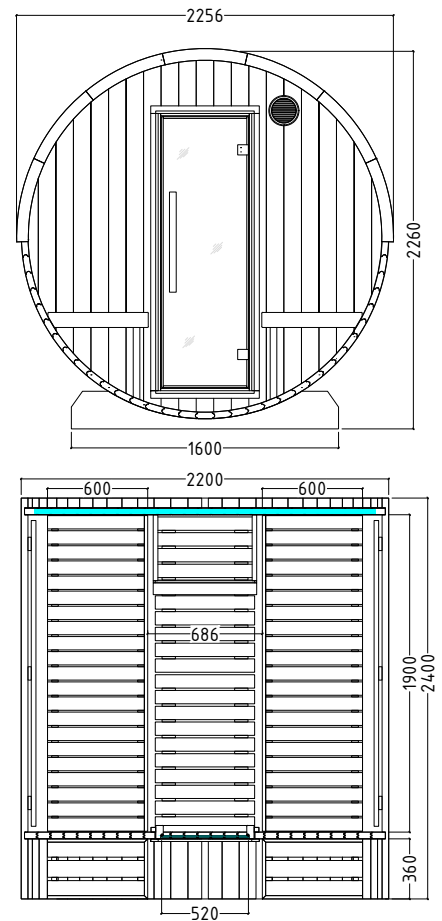

## Description

- Barrel sauna made of thermo-pine, staves 40mm
- Interior made of lime wood
- 2 benches 600mm
- 2 backrests
- LED strip whitelight, dimmable, 760mm
- Incl. roof covering - black bitumen roof shingle
- Feet made of impregnated wood
- Heater protection grille
- 2-part floor grid
- Suitable for electric and wood-fired heaters
- Door made of 8mm single pane safety glass

### Kaski Panorama:

Art.-Nr.	1-053-431	1-053-432	1-053-433
	<b>KASKI-180-P</b>	<b>KASKI-220-P</b>	<b>KASKI-240-P-C</b>
Art.-Nr. mounted	1-053-628	1-053-629	1-053-630
	<b>KASKI-180-P-A</b>	<b>KASKI-220-P-A</b>	<b>KASKI-240-P-C-A</b>
Dimensions [cm]	Ø220 x 180	Ø220 x 220	Ø220 x 240
Type of wood	Thermo-pine	Thermo-pine	Thermo-pine
Interior fittings	Lime	Lime	Lime
Room length	160	200	190
Volume [m <sup>3</sup> ]	5,6	7	6,5
Terrace (Canopy)	No	No	Yes
Persons	up to 4	up to 6	up to 6
Recommended Heater power electro [kW]	6 - 8	7 - 9	7 - 9

### Kaski View:

Art.-Nr.	1-053-434	1-053-435	1-053-436
	<b>KASKI-180-V</b>	<b>KASKI-220-V</b>	<b>KASKI-240-V-C</b>
Art.-Nr. mounted	1-053-630	1-053-632	1-053-633
	<b>KASKI-180-V-A</b>	<b>KASKI-220-V-A</b>	<b>KASKI-240-V-C-A</b>
Dimensions [cm]	Ø220 x 180	Ø220 x 220	Ø220 x 240
Type of wood	Thermo-pine	Thermo-pine	Thermo-pine
Interior fittings	Lime	Lime	Lime
Room length	160	200	190
Volume [m <sup>3</sup> ]	5,6	7	6,5
Terrace (Canopy)	No	No	Yes
Persons	up to 4	up to 6	up to 6
Recommended Heater power electro [kW]	6 - 8	7 - 9	7 - 9

## Floor plan

Kaski 180

Kaski 220

Kaski 240