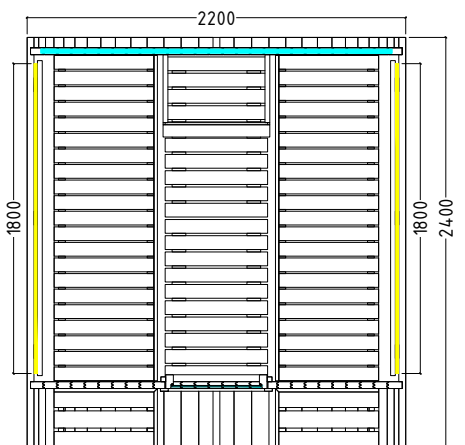

KASKI

Floor plan

Installation plan opt. accessories

Kaski 240