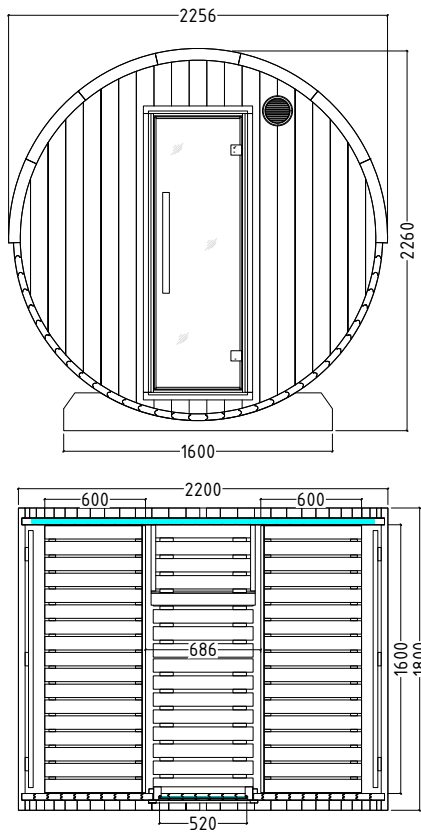

KASKI

Floor plan

Kaski 180