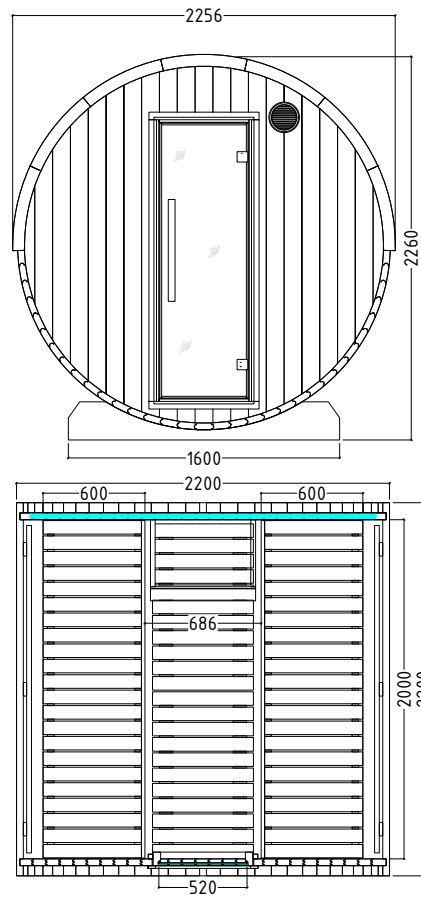

KASKI

Floor plan

Kaski 220

Installation plan opt. accessories