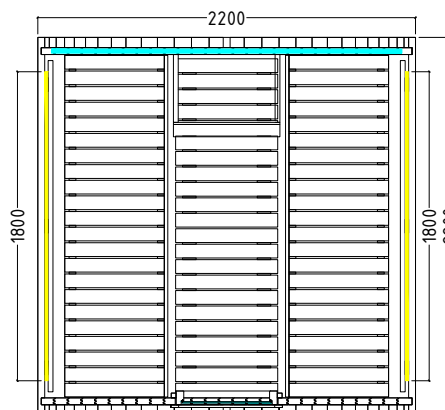

KASKI

Floor plan

Installation plan opt. accessories

Kaski 220