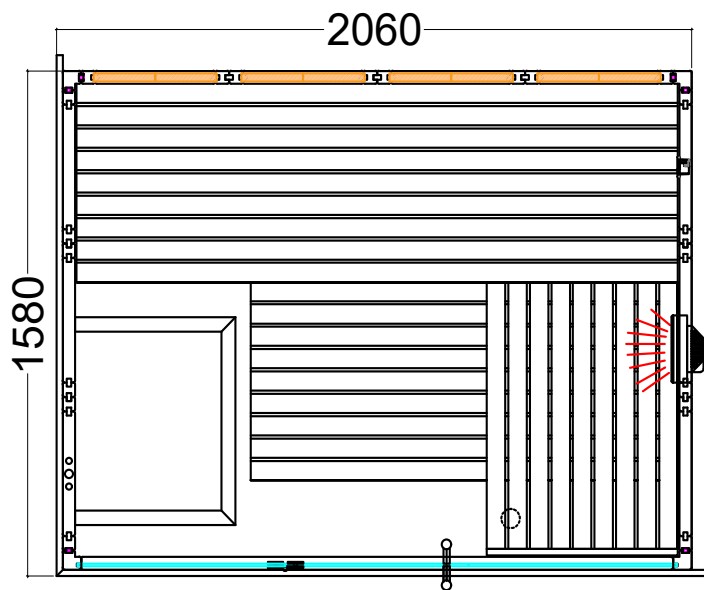

HIMALAYA SMALL INFRA+

Floor plan