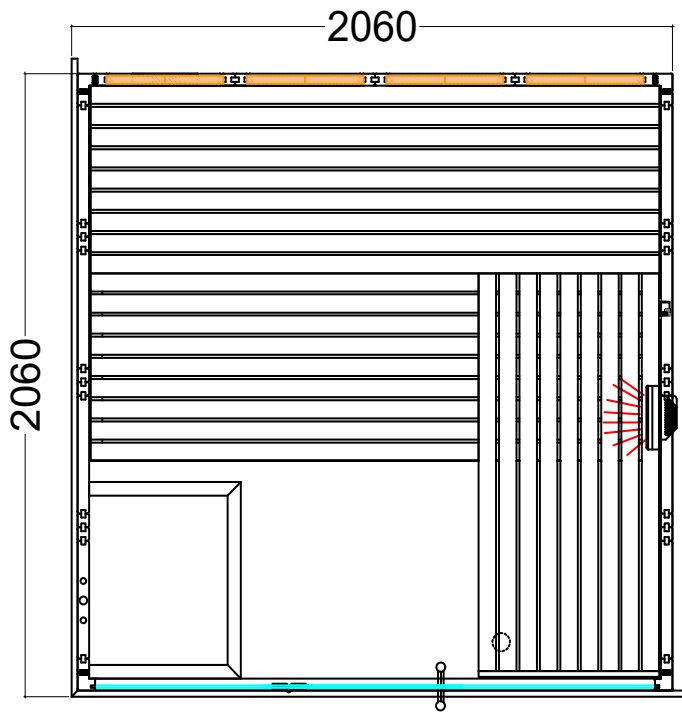

HIMALAYA LARGE INFRA+

Floor plan